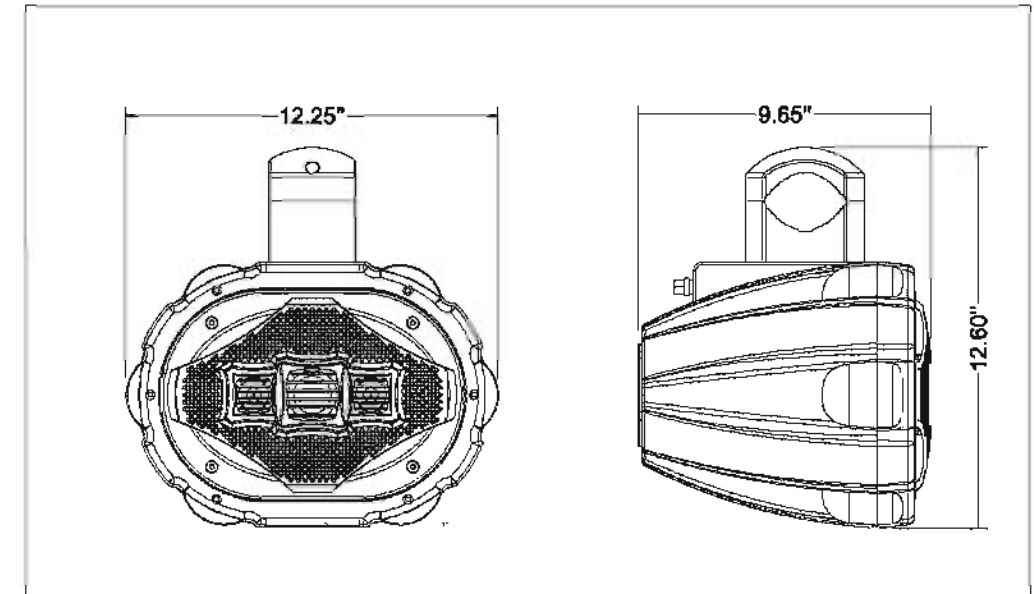

www.lanzar.com

AQWB69W

6" x 9" 4 - Way Marine Wake Board
Speaker (White Color)

AQWB69B

6" x 9" 4 - Way Marine Wake Board
Speaker (Black Color)

INSTALLATION MANUAL

INSTALLATION INSTRUCTIONS :

WIRING :

DIMENSIONS :

6" x 9" 4 - WAY MARINE WAKE BOARD SPEAKER

- Excellent for monitor or surround sound applications
- 6" x 9" High quality polypropylene cone
- Butyl rubber surround
- Water - resistant construction
- 1.25" High temperature kapton voice coil
- 2" Cone midrange + 0.5" superior dome tweeter and sub-tweeter
- 40 Oz magnet structure
- 600 Watts rated peak power
- Frequency response: 60 - 20K Hz
- 4 Ohm impedance
- Sensitivity: 93 dB
- Heavy duty plastic cabinet
- Gold plated plug terminals
- 2" ~ 3" Tube mounting bracket included
- Includes custom grills, Installation hardware
- Sold as : Piece