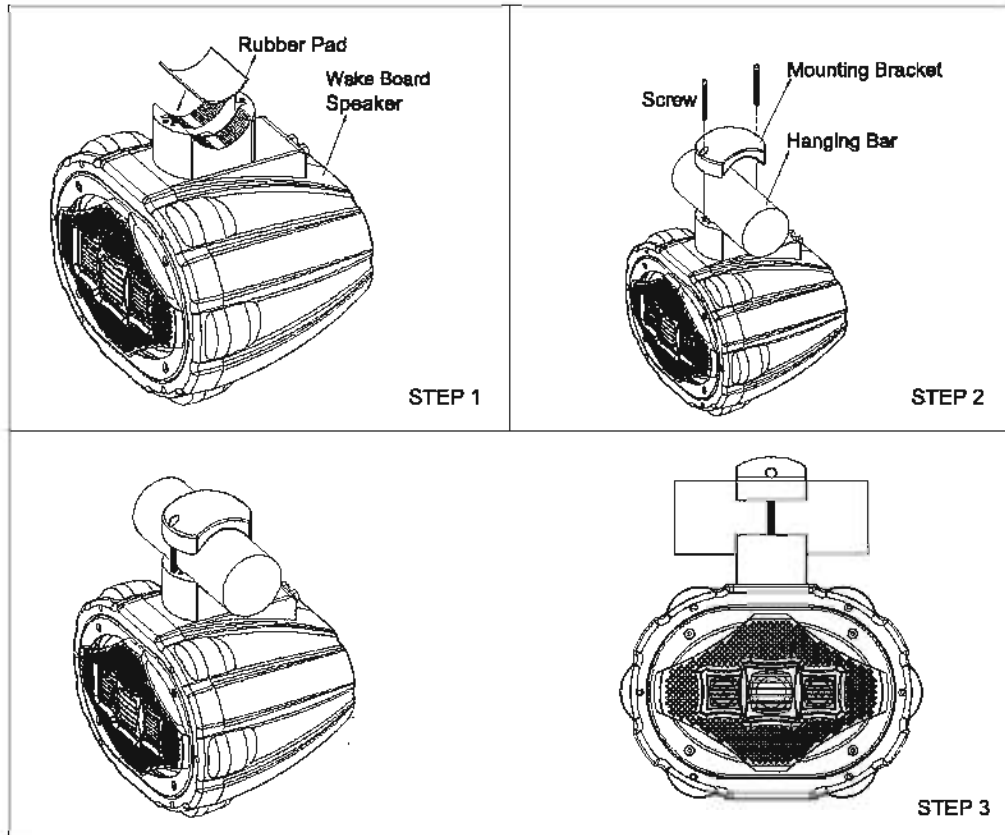

www.lanzar.com

AQWB69W

6" x 9" 4 - Way Marine Wake Board
Speaker (White Color)

AQWB69B

6" x 9" 4 - Way Marine Wake Board
Speaker (Black Color)

INSTALLATION MANUAL

INSTALLATION INSTRUCTIONS :

WIRING :

DIMENSIONS :

6" x 9" 4 - WAY MARINE WAKE BOARD SPEAKER

- Excellent for monitor or surround sound applications
- 6" x 9" High quality polypropylene cone
- Butyl rubber surround
- Water - resistant construction
- 1.25" High temperature kapton voice coil
- 2" Cone midrange + 0.5" superior dome tweeter and sub-tweeter
- 40 Oz magnet structure
- 600 Watts rated peak power
- Frequency response: 60 - 20K Hz
- 4 Ohm impedance
- Sensitivity: 93 dB
- Heavy duty plastic cabinet
- Gold plated plug terminals
- 2" ~ 3" Tube mounting bracket included
- Includes custom grills, Installation hardware
- Sold as : Piece