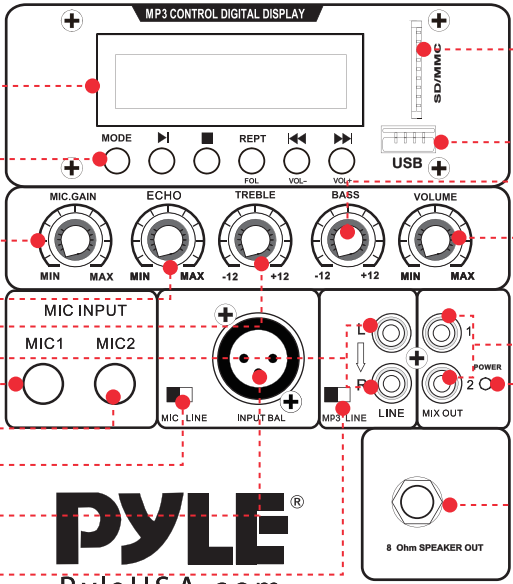

- 3
- 4
- 5
- 6
- 7
- 14
- 10
- 11
- 12
- 13
- 18

- 1
- 2
- 8
- 9
- 15
- 16
- 17

Model:
EUPPHP1249KT

MADE IN CHINA

CAUTION

Risk of electric shock.
Do Not Open.

AC:115/230V,60/50Hz

- 21
- 19
- 20