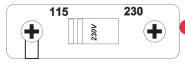

- 3
- 4
- 5
- 6
- 7
- 14
- 10
- 11
- 12
- 13
- 18

- 1
- 2
- 8
- 9
- 15
- 16
- 17

Model:
EUPPHP1249KT

MADE IN CHINA

CAUTION

Risk of electric shock.
Do Not Open.

AC:115/230V,60/50Hz

- 21
- 19
- 20