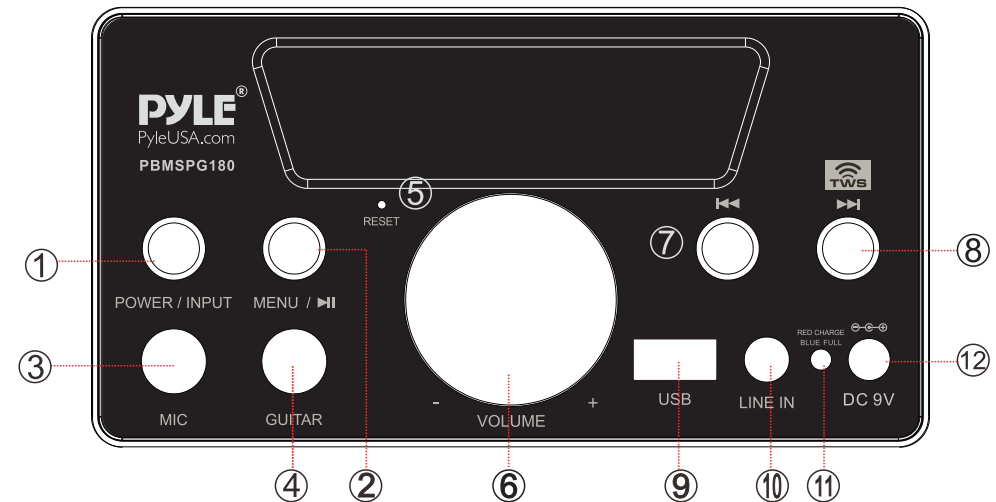

- H: Music "treble" volume adjustment
- d: Music "bass" volume adjustment
- N1: Microphone volume adjustment
- EC: Microphone echo volume adjustment
- N2: Guitar volume adjustment
- LED: LED turn on/off
- OP: Microphone priority turn on/off
- U: Music master volume

## TWS FUNCTIONS

**For increase sound effect, our unit provides TWS function as follows:**

**Step-1:** Turn ON BT mode on your device and PBMSPG180.

**Step-2:** Press and hold one of control board/remote control "▶▶" button more than 3'S, and you will see "E- 5", on display, unit will start to connect the other unit automatically, then connect wireless BT on unit, now you can enjoy stereo sound, and adjusting one unit volume will affect the other unit.

## Control Board Functions

1. Press and hold to power **ON/OFF**, short press to choose input signal AUX/BT, when USB is inserted to play MP3, USB will be priority.
2. Press and hold to **STOP/PLAY** on USB/BT mode, short press function as follows:
  - H:** Music “**treble**” volume adjustment
  - d:** Music “**bass**” volume adjustment
  - N1:** Microphone volume adjustment
  - EC:** Microphone echo volume adjustment
  - N2:** Guitar volume adjustment
  - LED:** LED turn on/off
  - OP:** Microphone priority turn on/off
  - U:** Music master volume
3. 6.5MM microphone input jack
4. 6.5MM guitar input jack
5. Reset button when unit crash
6. Master volume for music and adjust number 2 function
7. Last song on USB/BT mode
8. Short press for next song on USB/BT mode, press and hold for TWS function
9. USB input jack
10. 3.5MM aux input jack
11. Charge and full charge LED indicator
12. DC charge input jack