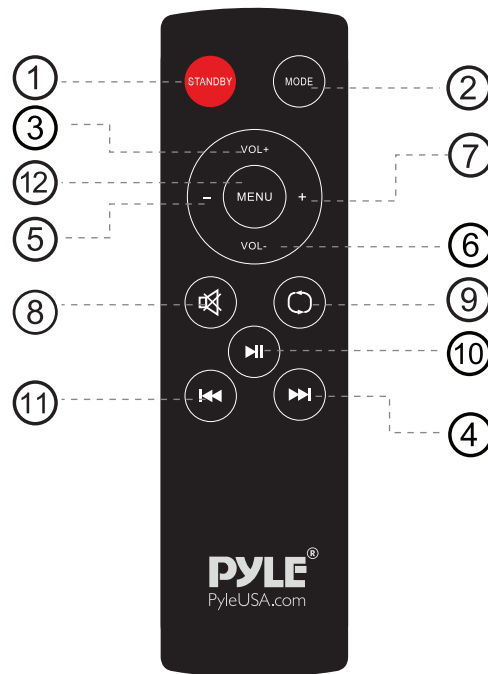

- H: Music "treble" volume adjustment
- d: Music "bass" volume adjustment
- N1: Microphone volume adjustment
- EC: Microphone echo volume adjustment
- N2: Guitar volume adjustment
- LED: LED turn on/off
- OP: Microphone priority turn on/off
- U: Music master volume