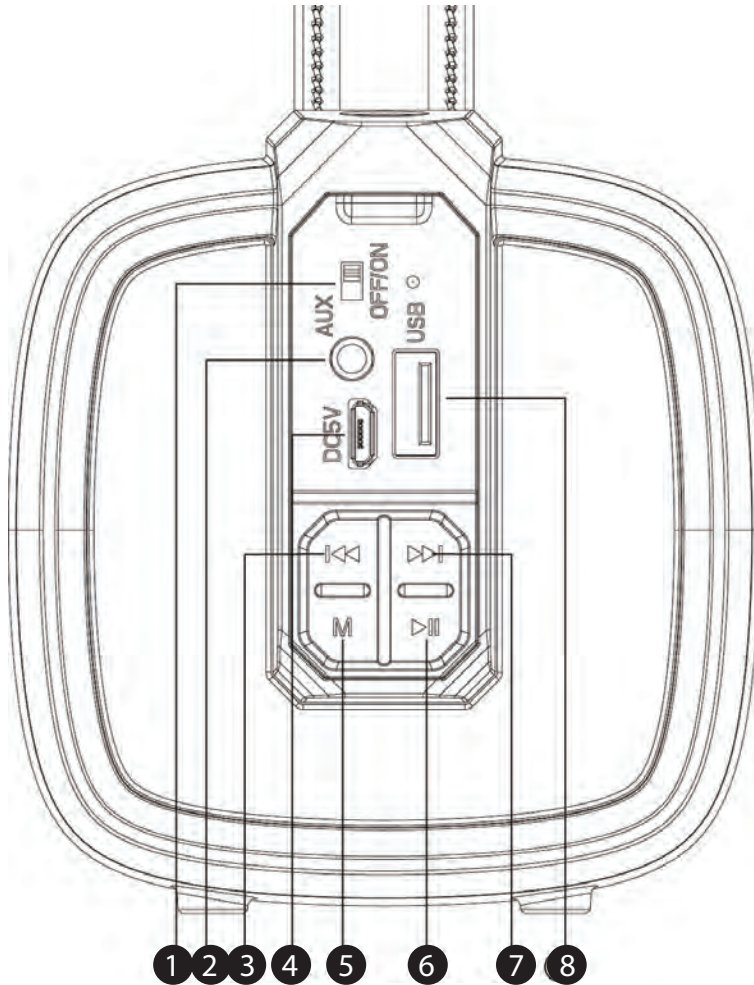

PYLE
PyleUSA.com

PBMSQG5

Compact & Portable Bluetooth Wireless Speaker
Built-in Rechargeable Battery, MP3/USB Reader, FM Radio

KEY INSTRUCTIONS:

1. ON/OFF
2. Aux-in jack
3. Previous/Volume Down
4. Charging jack
5. Mode (Switch Bluetooth, USB disk, FM and AUX-IN state)
6. Play/Pause
7. Next/Volume Up
8. USB port