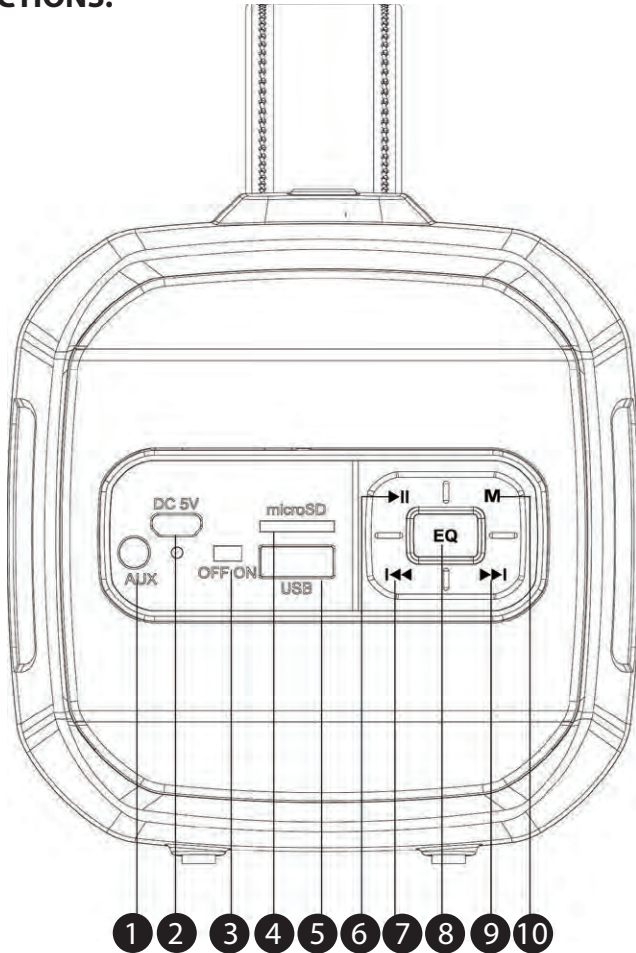

## KEY INSTRUCTIONS:

1. Aux-in jack
2. Charging Jack
3. ON/OFF
4. Micro SD slot
5. USB Port
6. Play/Pause
7. Previous/Volume Down
8. EQ
9. Next/Volume Up
10. Mode (Switch Bluetooth,USB disk,Micro SD, FM and AUX-IN state)