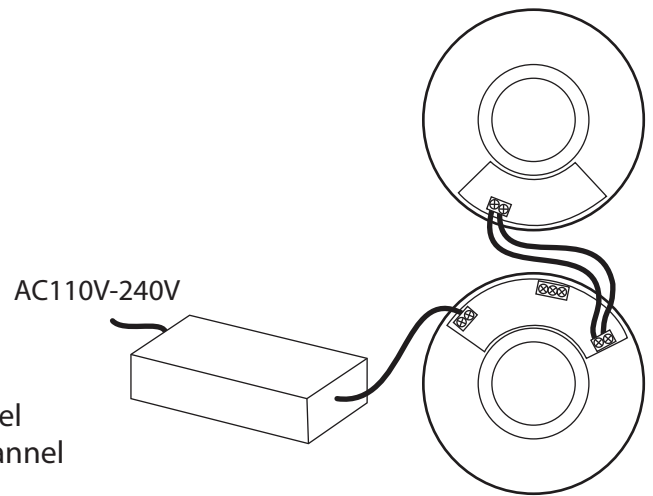

- **GROUP** Power ON / OFF
  Short press to join speaker group
  Long press to exit speaker group
- **EQ** Switch EQ Effect
- **VOL+** Volume UP
- **VOL-** Volume Down
- **⏮** Previous
- **⏸** Play / Pause
- **⏭** Next
- **CH +** Switch UP for the predefined Channel
- **CH -** Switch Down for the predefined Channel
- **BT** BT
  Short press for switch to the BT play mode
  Long press for switch to the BT pair mode
- **WiFi** Short press for connect the speaker to the WIFI
  Long press for restore to the factory settings
- **M** Switch between BT and WIFI