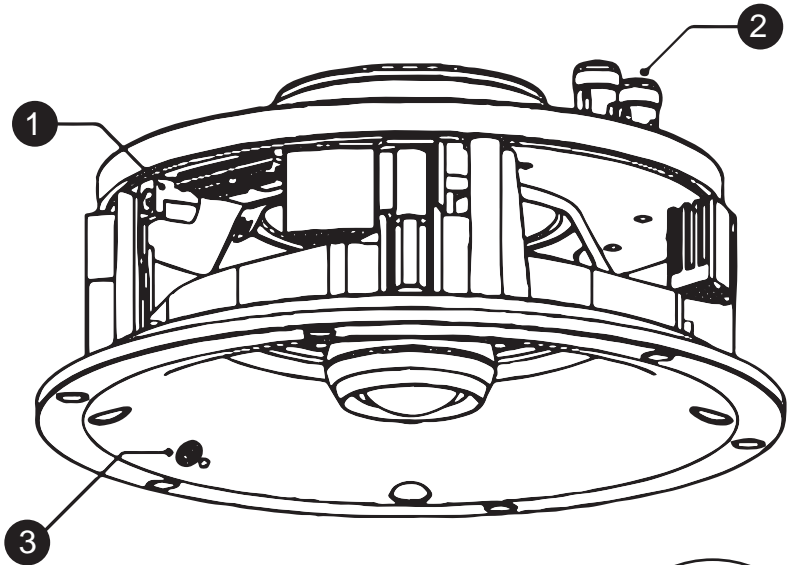

Home In-Wall / In-Ceiling Speakers

Built-in Bluetooth and WiFi Wireless Music Streaming

PART NAMES AND FUNCTIONS

1. DC Power Connector For The Adapter
2. Speaker Output Connector For The Passive Speaker
3. Infrared receiver and Status Indicator LED

Notes:

Because the metal ceiling will block the wireless signal, the installation is not recommended on metal ceiling. The top of the head needs at least a weight of more than 5KG, and the thickness of the opening edge is not less than 12mm, otherwise the speaker will not be installed fastening. Cannot be installed directly on the unreinforced drywall ceiling. If the speaker is not on the same AP or router as the phone's WIFI connection, MUZO may not be able to search