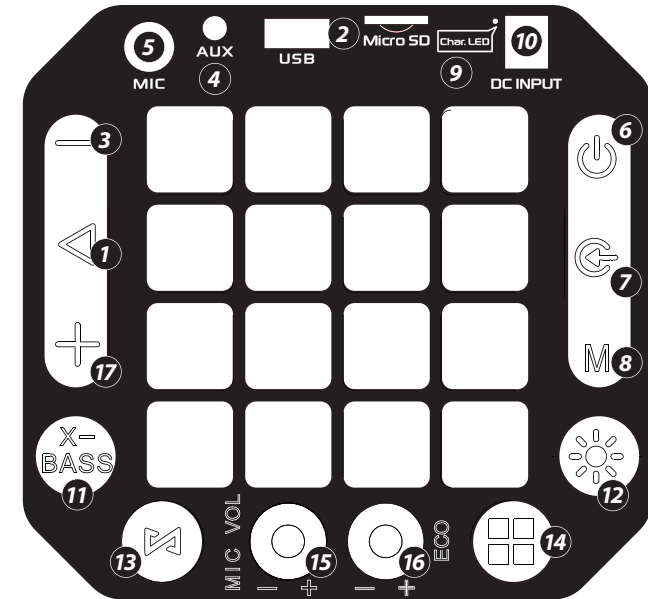

Illegal operation may cause personal injury, which could be fatal and may cause damage to property. For safety, we do not suggest to charge unit and use microphone together.

CONTROL BOARD FUNCTIONS

1. Play/stop music on USB/Micro SD/BT mode, scan FM channel on FM mode
2. USB and micro SD memory card input jack
3. Press and hold to decrease music volume, short press to choose last channel
4. 3.5MM AUX input jack
5. 6.5MM microphone input jack
6. Power switch button
7. **Mode button:** short press to select USB/Micro SD/AUX/BT/FM mode
8. **Menu button:** short press to select Bass (b) or Treble (E) or main volume (U), and then use Prev (-) or Next (+) button to decrease or increase
9. **Charge LED indicator:** Red light in charge, blue light full charge
10. DC 9V charge input jack
11. Increase bass effect button
12. LED mode and switch button
13. **TWS Function button:** Two unit both on Wireless BT mode, press this TWS button to start TWS pairing.
14. 4 kinds of DJ effect selecting button
15. Microphone volume knob
16. Microphone echo knob
17. Press and hold to increase music volume, short press to choose next channel

REMOTE CONTROL FUNCTIONS

1. Standby button
2. Choose input AUX/FM/BT/USB signal
3. Mute button
4. Play/Stop button on Mp3 mode, scan function on FM mode
5. Next song on USB/Micro SD Card, next channel on FM mode
6. Previous song of USB/Micro SD Card, last channel on FM mode
7. EQ effect on Mp3 mode
8. Increase speaker volume
9. Choose song number directly on Mp3 mode
10. Stop button
11. Decrease music volume
12. Repeat song on USB/Micro SD Card