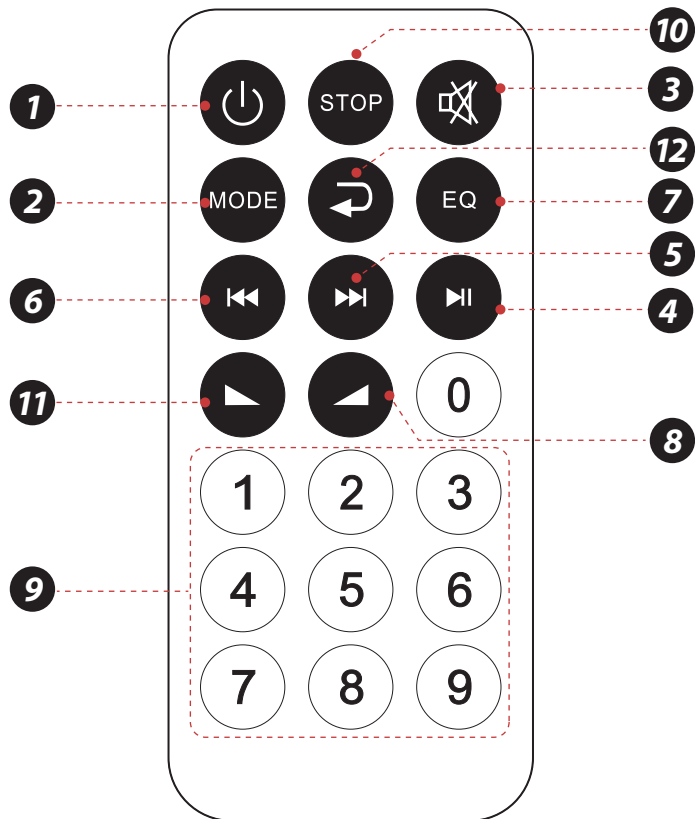

Illegal operation may cause personal injury, which could be fatal and may cause damage to property. For safety, we do not suggest to charge unit and use microphone together.

CONTROL BOARD FUNCTIONS

1. Play/stop music on USB/Micro SD/BT mode, scan FM channel on FM mode
2. USB and micro SD memory card input jack
3. Press and hold to decrease music volume, short press to choose last channel
4. 3.5MM AUX input jack
5. 6.5MM microphone input jack
6. Power switch button
7. **Mode button:** short press to select USB/Micro SD/AUX/BT/FM mode
8. **Menu button:** short press to select Bass (b) or Treble (E) or main volume (U), and then use Prev (-) or Next (+) button to decrease or increase
9. **Charge LED indicator:** Red light in charge, blue light full charge
10. DC 9V charge input jack
11. Increase bass effect button
12. LED mode and switch button
13. **TWS Function button:** Two unit both on Wireless BT mode, press this TWS button to start TWS pairing.
14. 4 kinds of DJ effect selecting button
15. Microphone volume knob
16. Microphone echo knob
17. Press and hold to increase music volume, short press to choose next channel

REMOTE CONTROL FUNCTIONS

1. Standby button
2. Choose input AUX/FM/BT/USB signal
3. Mute button
4. Play/Stop button on Mp3 mode, scan function on FM mode
5. Next song on USB/Micro SD Card, next channel on FM mode
6. Previous song of USB/Micro SD Card, last channel on FM mode
7. EQ effect on Mp3 mode
8. Increase speaker volume
9. Choose song number directly on Mp3 mode
10. Stop button
11. Decrease music volume
12. Repeat song on USB/Micro SD Card