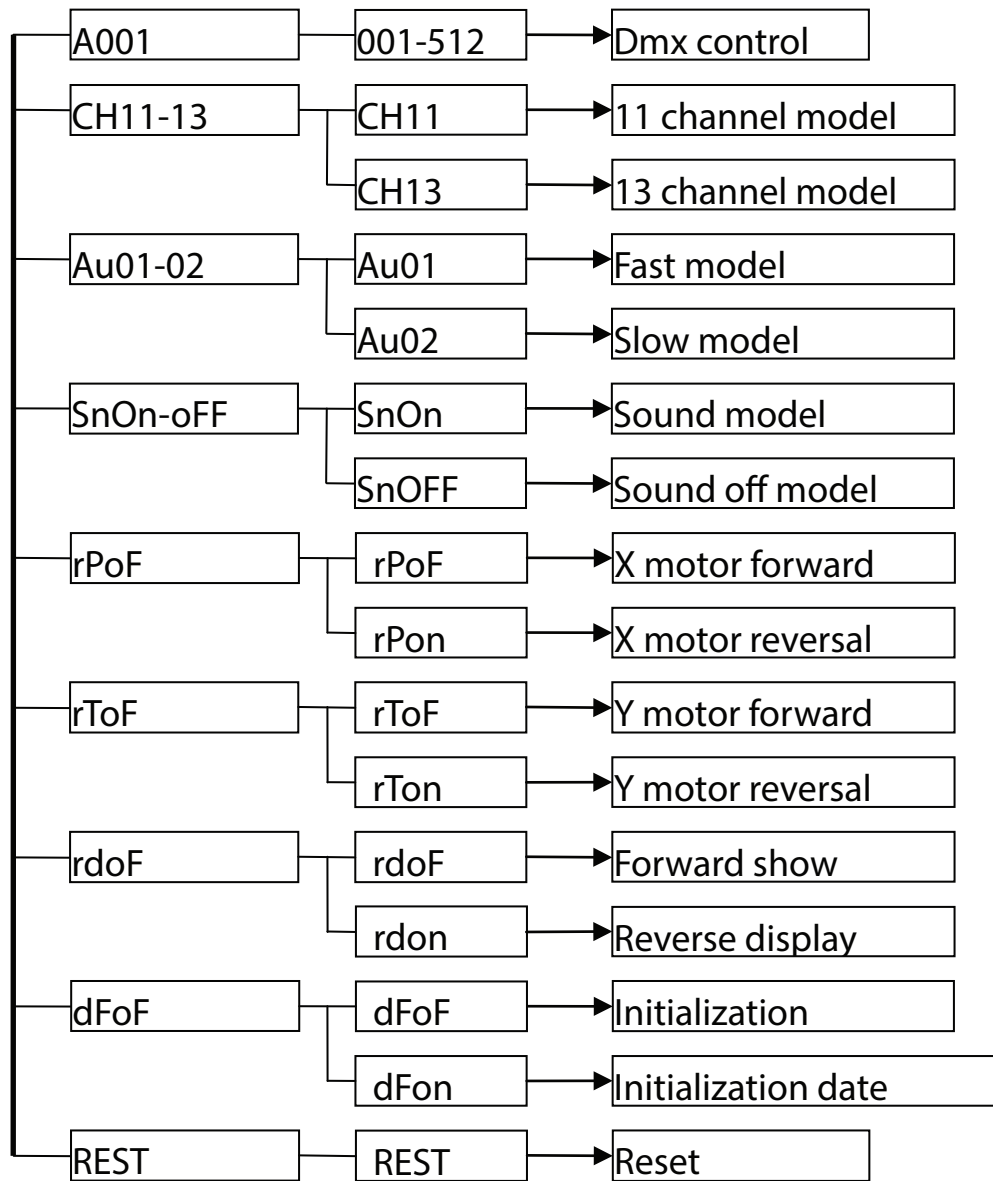

## MINI MOVING HEAD LIGHT **User Manual**

## OPERATE FUNCTION :

### 13 Channel mode

Channel		Function
1	0-255	<b>Level</b>
2	0-255	<b>Level of fine-tuning</b>
3	0-255	<b>Vertical</b>
4	0-255	<b>Vertical of fine-tuning</b>
5	0-255	<b>Speed</b>
6	0-255	<b>Dimming</b>
7	0-255	<b>Strobe</b>
8	0-255	<b>Red dimming</b>
9	0-255	<b>Green dimming</b>
10	0-255	<b>Blue dimming</b>
11	0-255	<b>White dimming</b>
12	0-255	<b>Self-propelled</b>
13	150-250	<b>Reset</b>

## TECHNICAL REFERENCE:

**Voltage:** AC900-240V, 50/60Hz

**POWER:** 20W

**Light Source:** 1PCS\* 10W RGBW 4 IN 1

**Control modes:** Auto-run, DMX512, voice control, Master-slave model

**DMX Channels:** 11/13 CH