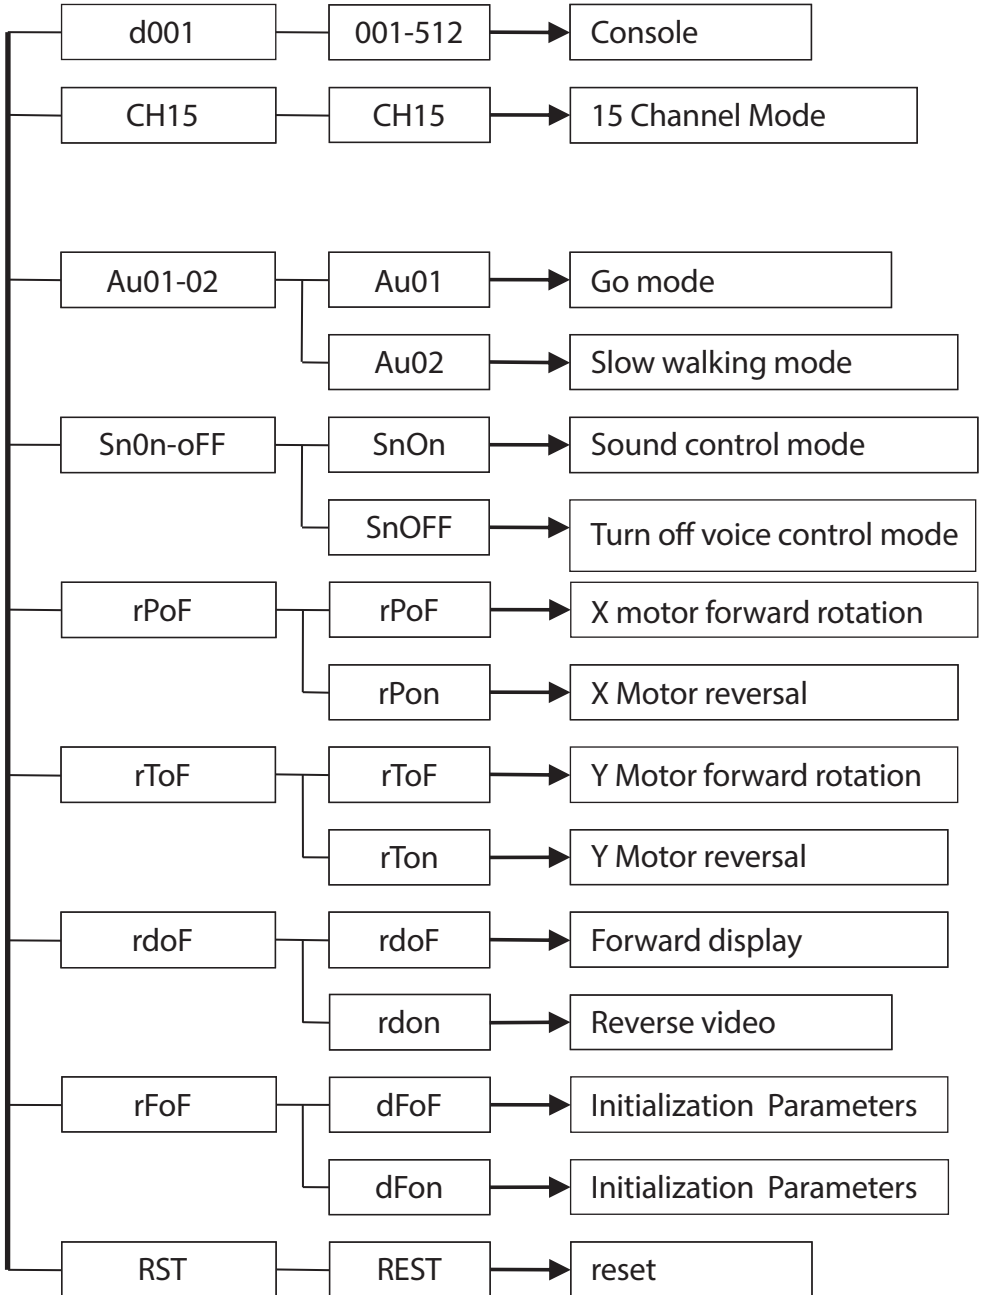

SETTING:

15 CHANNEL PATTERN

CHANNEL		FUNCTION
1	0-255	Horizontal
2	0-255	Horizontal fine tuning
3	0-255	perpendicular
4	0-255	Vertical fine tuning
5	0-255	Velocity
6	0-255	Total dimming
7	0-255	Stroboflash
8	0-255	Red dimming
9	0-255	Green dimming
10	0-255	Blue dimming
11	0-255	White dimming
12	0-255	Laser dimming
13	0-255	0-30 none 31-127 Self-walking1 128-249 Self-walking2 250-255sound control
14	0-255	0-4 Turn off the light belt 5-109 Lamp band color selection 110-255 Lamp belt self-walking
15	0-255	0-249 none 250-255 reset

California Prop 65 Warning

WARNING:

This product contains Phthalates which is known to the state of California to cause cancer birth defects and other reproductive harm. Do not ingest.

For more info go to: www.P65warnings.ca.gov

Questions? Comments?

We are here to help!

Phone: (1) 718-535-1800

Email: support@pyleusa.com