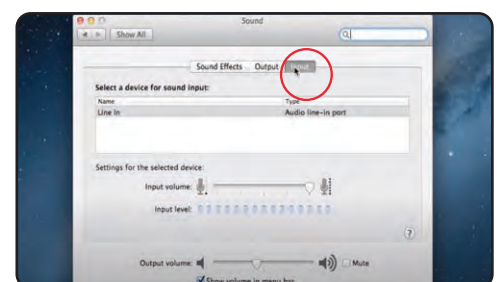

PDUSBPP10 Microphone XLR-to-USB Adaptor

USB Mic Interface with Volume Control, Easy USB Plug-and-Play (+48V Phantom Power)

User Manual

INSTALLATION- WINDOWS 7/8/10

Headphones icon

Windows taskbar: Speaker icon circled in red, mouse cursor over it.

Context menu: Playback devices circled in red.

Sound Control Panel: Playback tab, "Microphone Pyle USB Sound Card" selected and circled in red, "Set Default" button circled in red.

Microphone icon

Windows taskbar: Speaker icon circled in red, mouse cursor over it.

Context menu: Recording devices circled in red.

Sound Control Panel: Recording tab, "Microphone Pyle USB Sound Card" selected and circled in red, "Set Default" button circled in red.

CHANGE SOUND INPUT/OUTPUT ON MAC OS

1. On your Mac, choose Apple menu > System Preferences, click Sound, then click Output.
2. Select the device you want to use in the list of sound output devices.
  For any device plugged into the computer's sound port, choose Microphones.
3. Do any of the following to adjust your sound output settings:
  Adjust the balance or volume: Drag the volume slider.
  Show a volume control in the menu bar: Select the "Show volume in menu bar" tickbox so you can turn the volume up or down from anywhere.

To set a separate volume for alert sounds, click Sound Effects.