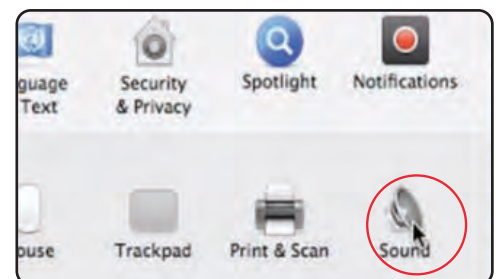

PDUSBPP10 Microphone XLR-to-USB Adaptor

USB Mic Interface with Volume Control, Easy USB Plug-and-Play (+48V Phantom Power)

User Manual

INSTALLATION- WINDOWS 7/8/10

Headphones icon

Windows taskbar: Speaker icon circled in red, mouse cursor over it.

Context menu: Playback devices circled in red.

Sound Control Panel: Playback tab, "Microphone Pyle USB Sound Card" selected and circled in red, "Set Default" button circled in red.

Microphone icon

Windows taskbar: Speaker icon circled in red, mouse cursor over it.

Context menu: Recording devices circled in red.

Sound Control Panel: Recording tab, "Microphone Pyle USB Sound Card" selected and circled in red, "Set Default" button circled in red.

CHANGE SOUND INPUT/OUTPUT ON MAC OS

1. On your Mac, choose Apple menu > System Preferences, click Sound, then click Output.
2. Select the device you want to use in the list of sound output devices.
  For any device plugged into the computer's sound port, choose Microphones.
3. Do any of the following to adjust your sound output settings:
  Adjust the balance or volume: Drag the volume slider.
  Show a volume control in the menu bar: Select the "Show volume in menu bar" tickbox so you can turn the volume up or down from anywhere.

To set a separate volume for alert sounds, click Sound Effects.