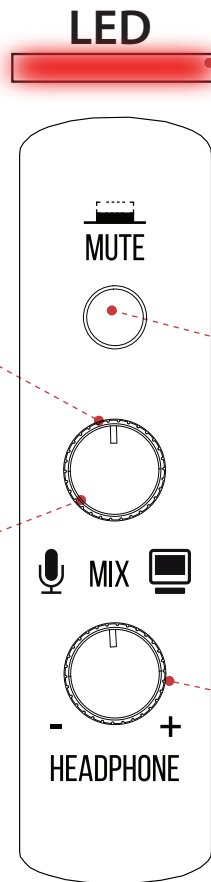

Headphone Volume Control