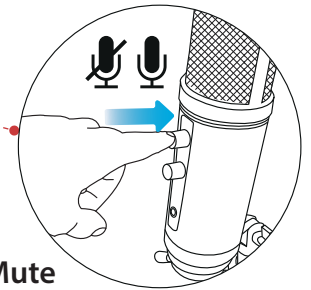

Context menu: Recording devices circled in red.

Sound Control Panel: Recording tab, "Microphone Pyle USB Sound Card" selected and circled in red, "Set Default" button circled in red.

CHANGE SOUND INPUT/OUTPUT ON MAC OS

1. On your Mac, choose Apple menu > System Preferences, click Sound, then click Output.
2. Select the device you want to use in the list of sound output devices.
For any device plugged into the computer's sound port, choose Microphones.
3. Do any of the following to adjust your sound output settings:
Adjust the balance or volume: Drag the volume slider.
Show a volume control in the menu bar: Select the "Show volume in menu bar" tickbox so you can turn the volume up or down from anywhere.

To set a separate volume for alert sounds, click Sound Effects.

VOLUME CONTROL

Mic Volume Control

Mute

Headphone Volume Control

Features:

- Universal USB Microphone Adapter
- Allows the Use of XLR Microphones on Your Computer
- Simple 'Plug-and-Play' Operation
- Provides +48V Phantom Power
- Connects to Computer via Included USB Cable
- Adjustable Headphone Volume & Mix Audio Control
- Compact, Mini USB Audio Interface Design
- Universal Computer Compatibility: Works with PC, Mac, Linux
- For Home, Office & Business Use