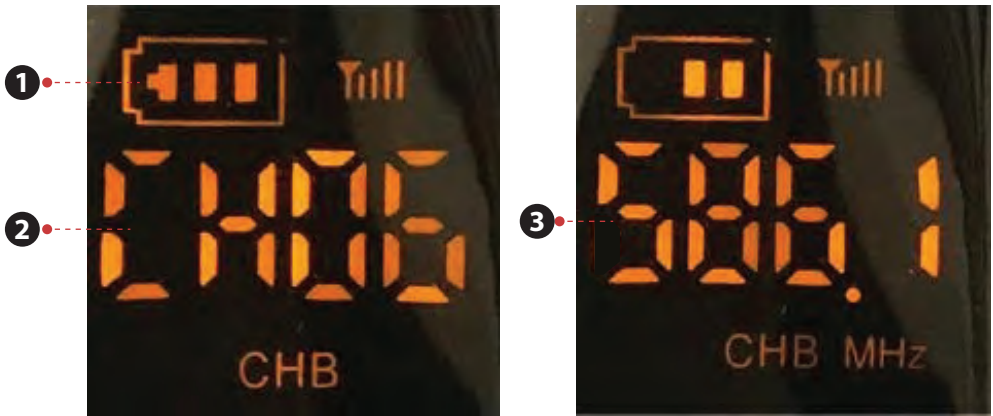

Transmitter Setting

Digital Display Introduction

1. **Battery Display (BATT):** Shows the battery dump energy. When the battery is low, this icon will flash, please replace with new batteries to ensure the transmitter is working normally.
2. **CHANEL:** Show the working channel of transmitter.
3. **FREQUENCY:** Show the working frequency.

Wireless BT Streaming Connection

1. Turn on Wireless BT of audio sources devices (e.g. Smart phone).
2. Search the Wireless BT name of receiver, named "PYLE".
3. Complete the pairing of audio sources devices (e.g. Smart phone) and receiver.
4. Then play the music from the source device. You will hear the music come out from the speaker.

Adjusting Suggestions

1. Wired microphone volume (MIC. VOL): 60%
2. Wireless microphone volume (VOL. A, VOL. B): 60%
3. BASS: 30%
4. TREBLE: 60%
5. ECHO: 60%