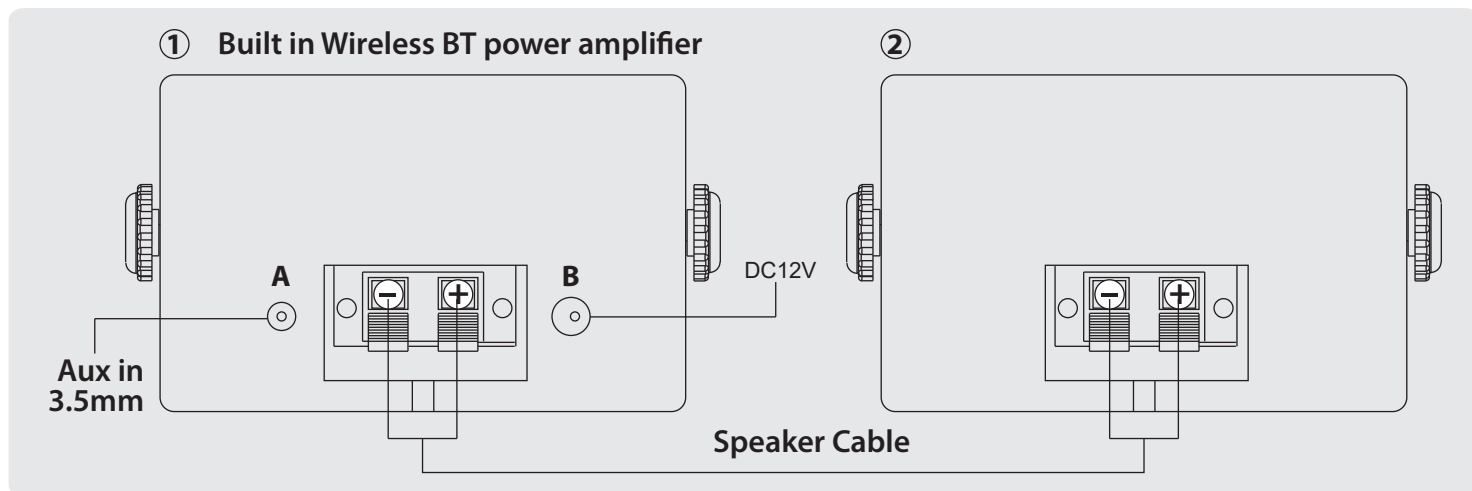

### Wireless BT Connection Diagram

- As shown in diagram, will be the first two speakers docking, red lead to the positive, black lead to the negative.
- As shown in diagram 1, A port is 3.5mm AUX IN, B port is DC12V, the connection is complete.