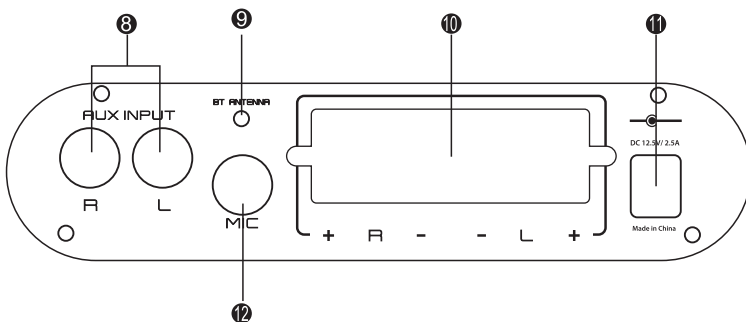

Technical Specs:

- Max Power Output: 90 Watt Output
- RMS Power Output: 10 Watt x 2 @ 4 Ohm
- RMS Power Output: 10 Watt x 2 @ 8 Ohm
- Max Power Output: 15 Watt x 2 @ 8 Ohm
- Frequency Response: 20Hz-20 kHz
- Speaker Impedance: 4-8Ω
- Class-T Circuit Design
- Rate Level Mic Input: 8mv/600 Ω
- Tone Control (Bass): +/- 8dB
- Tone Control (Treble): +/- 8dB
- Signal to Noise Ratio: >80dB
- Total Harmonic Distortion: <0.4%
- Input Power: DC 9 ~ 14.4V, 2A
- 12V AC/DC Power Adapter
- Dimensions (L x W x H): 6.0" x 4.6" x 1.6" -inches

PFA330BT

Wireless BT Mini Blue Compact Audio Amplifier
Aux (3.5mm) Input, Push-Type Speaker Terminals,
Includes Power Adapter, 90 Watt Amp

WIRELESS BT OPERATION INSTRUCTION:

External devices which have a built-in Wireless BT feature can be connected to this amplifier wirelessly to play through the amplifier's speakers. If your amp is connected to speakers, you will hear audible tones which will help for connecting.

1. At first be sure that the amplifier is powered on, and turn the volume to low. Please remember to connect the Wireless BT Antenna at the back panel for better receiving signal.
2. Press "BT WIRELESS/AUX/MP3" button on the front panel, the unit is automatically ready to pair with your devices when the Wireless BT indicator light is on.
3. Turn on the Wireless BT of your external device.
4. Search for available Bluetooth devices and make sure to be within range of your amp, and wait for your device to select "PYLE SPEAKER" on the pairing devices lists of Wireless BT networks.
5. Your amplifier will beep and the lights will flash once when pairing is successful.
6. You can now play music on your external device through the amplifier.

1. POWER ON/OFF
2. Wireless BT Indicator
3. Master Volume Control
- 4/5. Bass And Treble Tone Control
6. Wireless BT/ AUX-MP3 Input Button Switch
7. LineAUX/MP3 Input

8. Aux RCA Stereo Input
9. Wireless BT Antenna
10. Push Type Speaker L/R Terminals
11. DC 12V Input
12. 1/4" MIC Input Jack