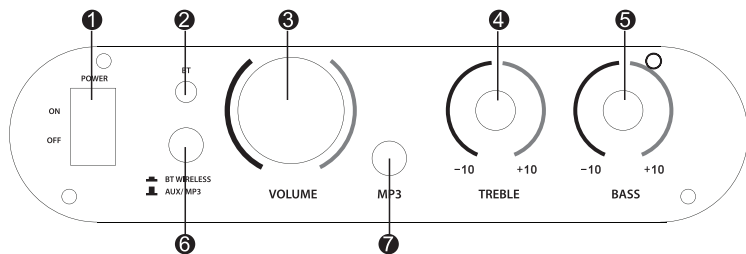

Technical Specs:

- Max Power Output: 90 Watt Output
- RMS Power Output: 10 Watt x 2 @ 4 Ohm
- RMS Power Output: 10 Watt x 2 @ 8 Ohm
- Max Power Output: 15 Watt x 2 @ 8 Ohm
- Frequency Response: 20Hz-20 kHz
- Speaker Impedance: 4-8Ω
- Class-T Circuit Design
- Rate Level Mic Input: 8mv/600 Ω
- Tone Control (Bass): +/- 8dB
- Tone Control (Treble): +/- 8dB
- Signal to Noise Ratio: >80dB
- Total Harmonic Distortion: <0.4%
- Input Power: DC 9 ~ 14.4V, 2A
- 12V AC/DC Power Adapter
- Dimensions (L x W x H): 6.0" x 4.6" x 1.6" -inches

PFA330BT

Wireless BT Mini Blue Compact Audio Amplifier
Aux (3.5mm) Input, Push-Type Speaker Terminals,
Includes Power Adapter, 90 Watt Amp

WIRELESS BT OPERATION INSTRUCTION:

External devices which have a built-in Wireless BT feature can be connected to this amplifier wirelessly to play through the amplifier's speakers. If your amp is connected to speakers, you will hear audible tones which will help for connecting.

1. POWER ON/OFF
2. Wireless BT Indicator
3. Master Volume Control
- 4/5. Bass And Treble Tone Control
6. Wireless BT/ AUX-MP3 Input Button Switch
7. LineAUX/MP3 Input

8. Aux RCA Stereo Input
9. Wireless BT Antenna
10. Push Type Speaker L/R Terminals
11. DC 12V Input
12. 1/4" MIC Input Jack