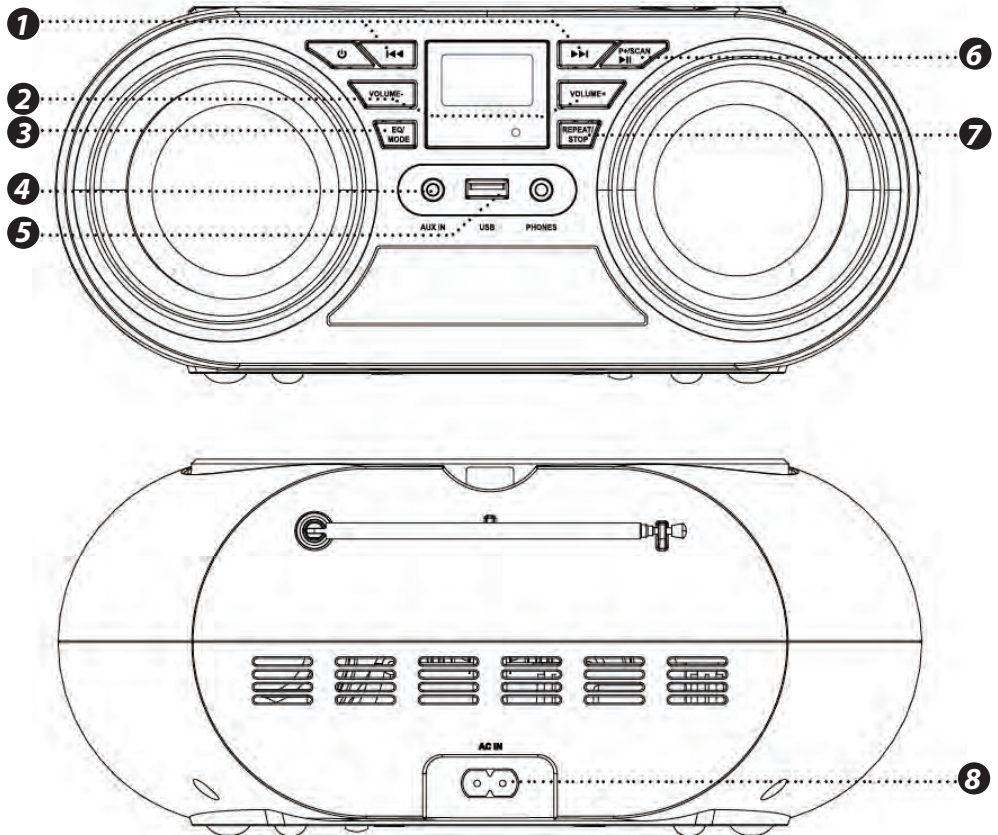

Control Definitions

1. PREV/NEXT

- **In Radio mode:** Press and hold to adjust the Tuning dial to tune the radio to the desired frequency.
- **CD/USB/BT mode:**
  1. Press the BACK button **◀◀** to go back to the start of the previous song.
  2. Press the NEXT button **▶▶** to jump to the start of the next song.

2. VOLUME +/- Button: Press to increase or decrease the volume in CD/MP3/USB mode.

In FM mode: Short press to add radio frequency, press and hold for semi-automatic searching. Max U32 display.