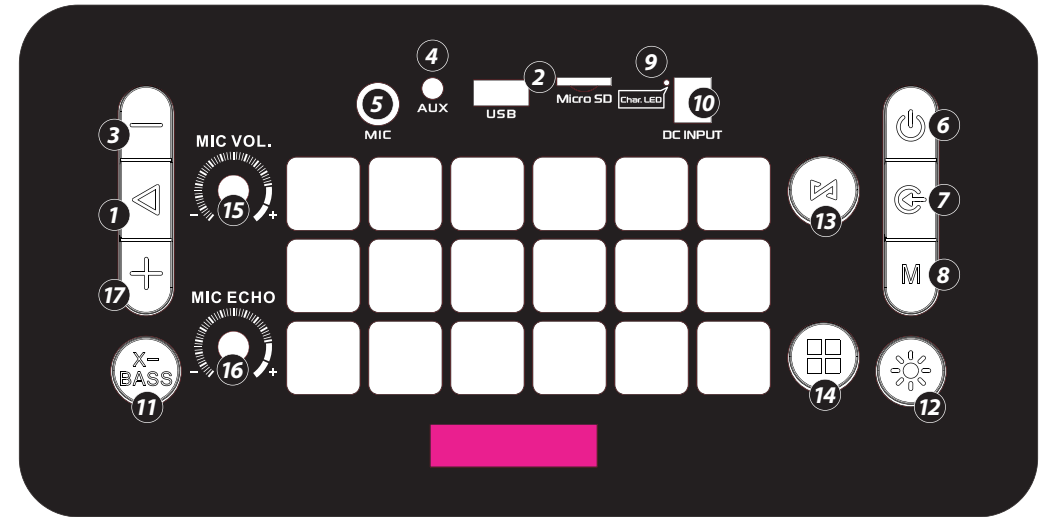

Illegal operation may cause personal injury, which could be fatal and may cause damage to property. For safety, we do not suggest to charge unit and use microphone together.

CONTROL BOARD FUNCTIONS

1. Play/stop music on USB/Micro SD/BT mode, scan FM channel on FM mode
2. USB and micro SD memory card input jack
3. Press and hold to decrease music volume, short press to choose last channel
4. 3.5MM AUX input jack
5. 6.5MM microphone input jack
6. Power switch button
7. **Mode button:** short press to select USB/Micro SD/AUX/BT/FM mode
8. **Menu button:** short press to select Bass (b) or Treble (E) or main volume (U), and then use Prev (-) or Next (+) button to decrease or increase
9. **Charge LED indicator:** Red light in charge, blue light full charge
10. DC 9V charge input jack
11. Increase bass effect button
12. Front LED light mode button
(Top mushroom LED light swift button at the back of unit)
13. **TWS Function button:** Two unit both on Wireless BT mode, press this TWS button to start TWS pairing.
14. 4 kinds of DJ effect selecting button
15. Microphone volume knob
16. Microphone echo knob
17. Press and hold to increase music volume, short press to choose next channel

What's in the Box:

- Speaker System
- Wireless Microphone
- Remote Control
- Power Adapter
- AUX Cable
- Tablet stand

Technical Specs:

- Power: 600 Watts MAX
- Sound System: 8" Subwoofer + 1.5" Tweeter
- Selectable LED Light Modes: Many kinds of LED lights modes
- Digital Media File Compatibility: MP3, WMA (USB 2.0)
- Maximum USB Flash Drive Support: Up to 64GB
- Housing Construction Material: ABS + Iron Net + Wooden
- Built-in Rechargeable Battery: Li-ion 3600mAh, 7.4V
- Battery Operated Remote Control: 1 Piece Button Cell Battery CR-2025 (Included)
- Power Supply: 110/240V (9V Power Adapter)
- AUX Cable Length: 3.94 ft.
- Dimensions (L x W x H): 11.8" x 11.6" x 20.7" -inches
- Tablet Stand Dimensions (L x W x H): 6.9" x 4.3" x 2.7" -inches