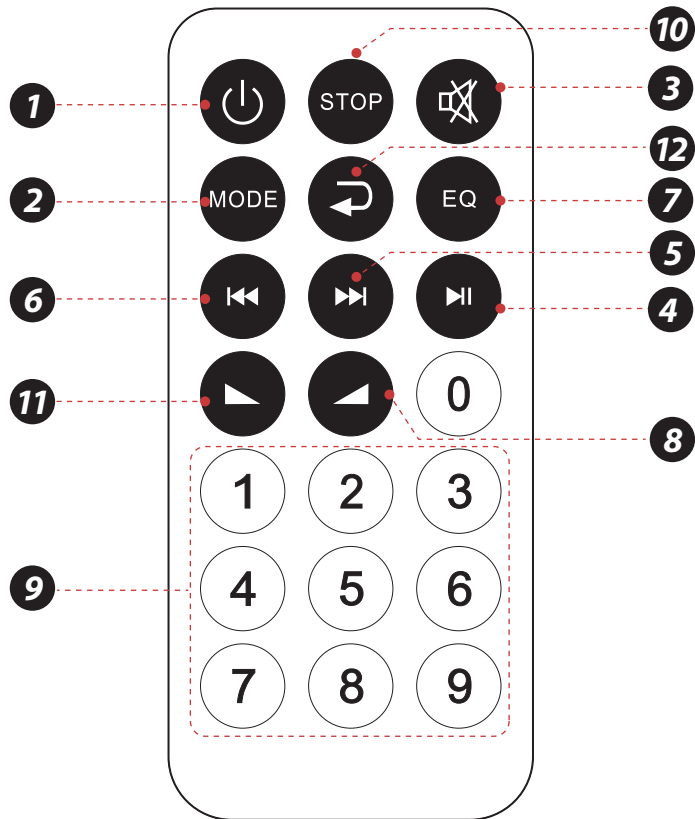

Illegal operation may cause personal injury, which could be fatal and may cause damage to property. For safety, we do not suggest to charge unit and use microphone together.

CONTROL BOARD FUNCTIONS

1. Play/stop music on USB/Micro SD/BT mode, scan FM channel on FM mode
2. USB and micro SD memory card input jack
3. Press and hold to decrease music volume, short press to choose last channel
4. 3.5MM AUX input jack
5. 6.5MM microphone input jack
6. Power switch button
7. **Mode button:** short press to select USB/Micro SD/AUX/BT/FM mode
8. **Menu button:** short press to select Bass (b) or Treble (E) or main volume (U), and then use Prev (-) or Next (+) button to decrease or increase
9. **Charge LED indicator:** Red light in charge, blue light full charge
10. DC 9V charge input jack
11. Increase bass effect button
12. Front LED light mode button
(Top mushroom LED light swift button at the back of unit)
13. **TWS Function button:** Two unit both on Wireless BT mode, press this TWS button to start TWS pairing.
14. 4 kinds of DJ effect selecting button
15. Microphone volume knob
16. Microphone echo knob
17. Press and hold to increase music volume, short press to choose next channel

REMOTE CONTROL FUNCTIONS

1. Standby button
2. Choose input AUX/FM/BT/USB signal
3. Mute button
4. Play/Stop button on Mp3 mode, scan function on FM mode
5. Next song on USB/Micro SD Card, next channel on FM mode
6. Previous song of USB/Micro SD Card, last channel on FM mode
7. EQ effect on Mp3 mode
8. Increase speaker volume
9. Choose song number directly on Mp3 mode
10. Stop button
11. Decrease music volume
12. Repeat song on USB/Micro SD Card