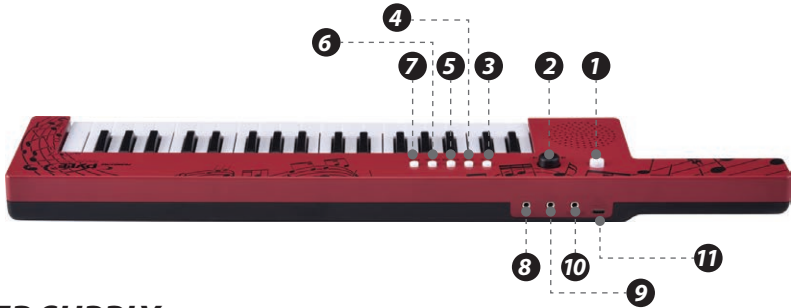

PYLE
PyleUSA.com

PKBRD37RD

Digital Musical Karaoke Keyboard

Portable Electronic Piano Keyboard
with Built-in Rechargeable Battery
and Wired Microphone, Red (37 Keys)

USER GUIDE

Please read this manual thoroughly prior to using the product in order to benefit fully from all features.

Illustration

1. Power on/off/Charging Indicator
2. Volume control knob
3. OKON
4. Tone
5. Rhythm
6. Demo all/ Demo select
7. Stop
8. Audio input jack
9. Microphone jack
10. Headphone jack
11. DC 5V jack

Press the power **ON/OFF** button, blue light will light up in the button. Play any white or black keys, if there's a piano rings up, the keyboard works.

HOW TO PLAY

1. **Volume Control:** Turn this knob to raise or lower the master volume.
2. **Tone:** There're 4 tones as below. The piano setting tone is piano. Press **TONE** one time to play piano tone. Press **TONE** again to play the next tone: vibraphone. Press **TONE** the third time to play the next tone and so on.
 1. PIANO
 2. VIBRAPHONE
 3. SAXOPHONE
 4. MUSIC BOX