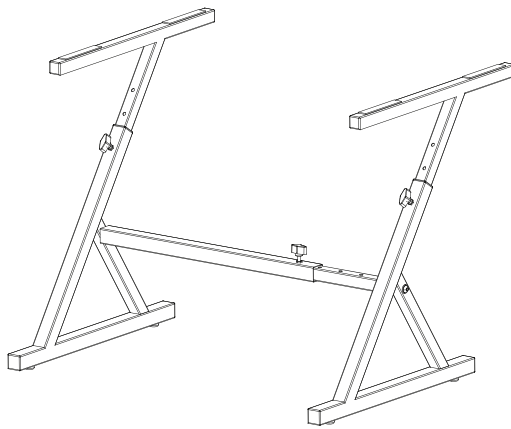

This products can expose you to a chemical or group of checmicals, which may include "**Di (2-ethylhexyl) phthalate (DEHP)**" which is known in the state of California to cause cancer, birth defects, or other reproductive harm.
WARNING: For more info, go to <https://www.p65warnings.ca.gov/>.