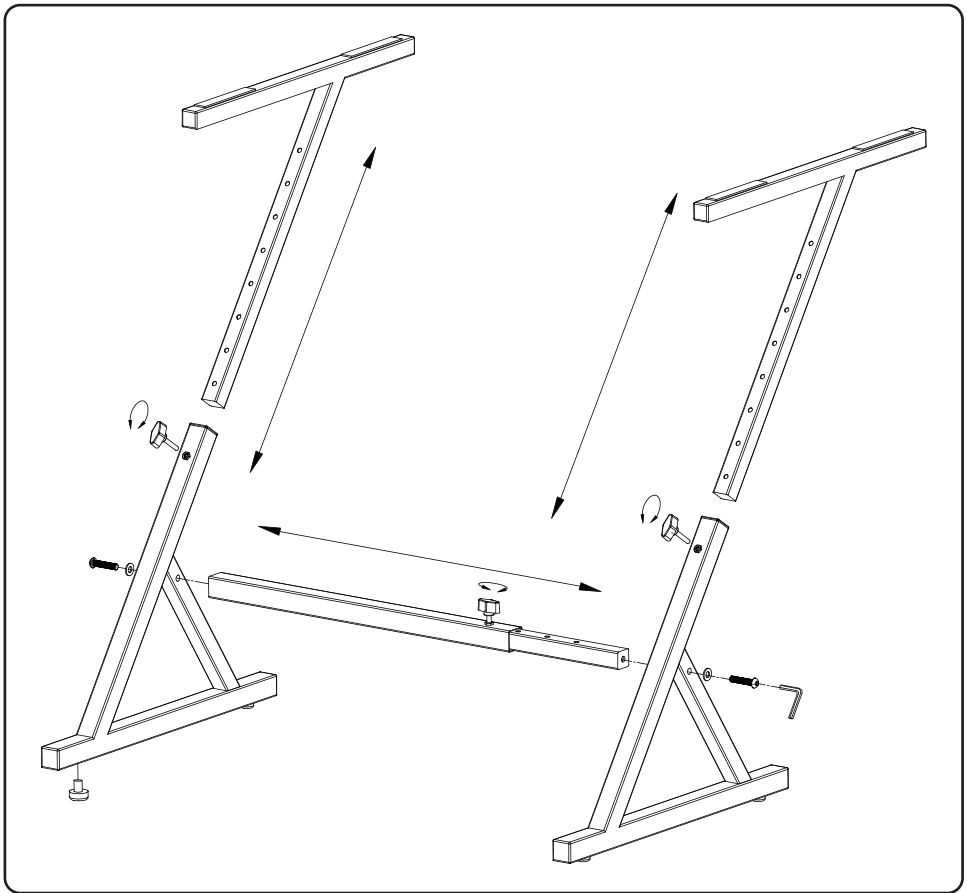

This products can expose you to a chemical or group of checmicals, which may include "**Di (2-ethylhexyl) phthalate (DEHP)**" which is known in the state of California to cause cancer, birth defects, or other reproductive harm.
WARNING: For more info, go to <https://www.p65warnings.ca.gov/>.