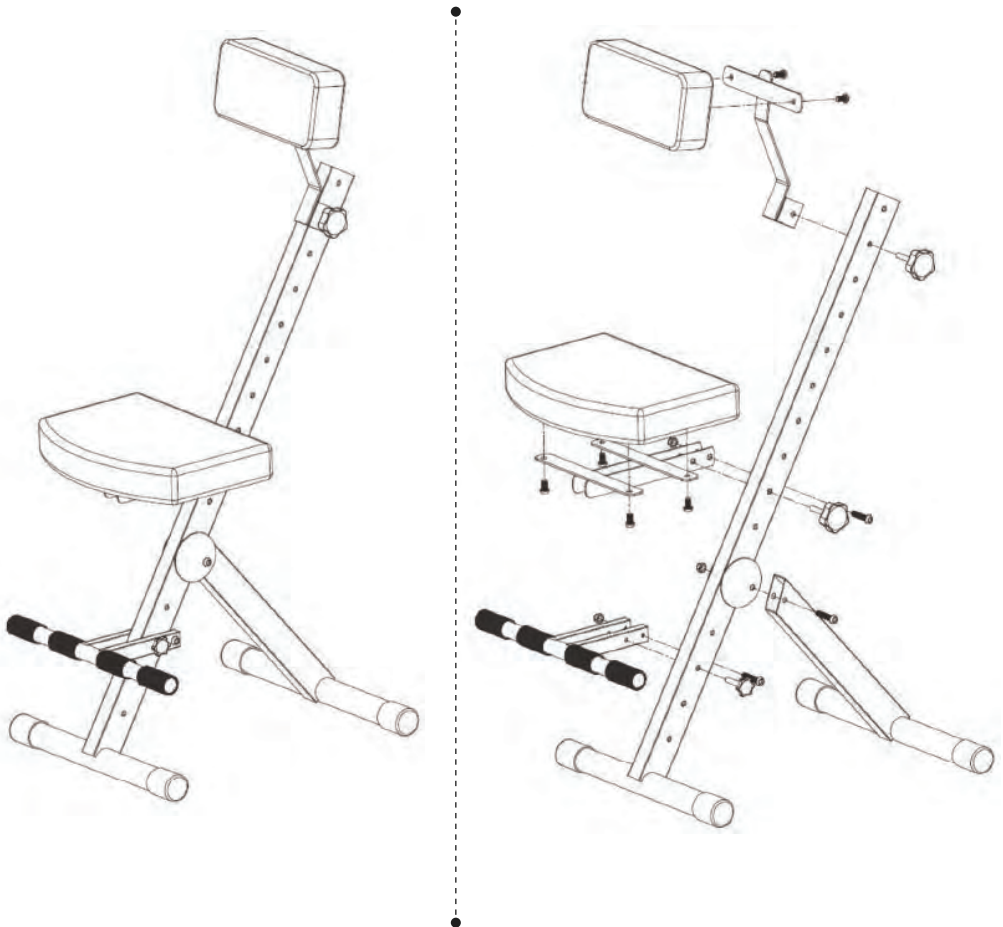

PKST70

PYLE
PyleUSA.com

Musician & Performer Chair Seat Stool

Durable and Portable Stool with Height Adjustable Foot Rest,
Seat, & Backrest

USER MANUAL

This user manual will help you assemble this product safely and quickly, so please spend a few minutes to read through this assembly information and follow the guides of the bolts and screws on the diagram below.

Features:

- Padded Seat & Backrest Cushion for Comfort
- Provides Back and Foot Rest Support
- Foldable Design for Portability and Storage
- Durable Construction with the Professional in Mind
- Height Adjustable Foot Rest, Seat, & Backrest
- Perfect for On Stage and In-Studio Use
- For Beginner and Professional Applications
- Used by Musicians, Instrument Players, Performers, Sound Engineers, Drummers, Pianists, Guitarists, etc.
- *Some Assembly Required

Technical Specs:

- Unit Size: 16.5" x 24" x 43.3" inches
- Seat Cushion: 16.4" x 12.3" x 2.4" inches
- Seat Adjustable Height: 22.8" inches
- Back Support Cushion: 12.7" x 5.5" x 2.4" inches
- Back Support Adjustable Height: 38.2" inches
- Foot Rest Width: 14.2" inches
- Foot Rest Adjustable Height: 8.8" inches
- Leg to Leg (L x W): 16.5" x 24.0"