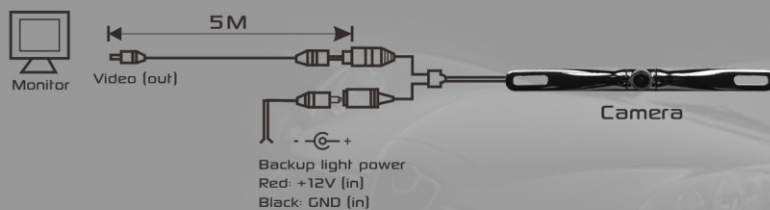

FEATURES:

- 420 TVL Horizontal Resolution
- Distance Scale Line
- True Color Reproduction
- Low Lux Night Vision
- Total Pixels: 656x492
- Resolution: 420TV Lines
- Viewing Angle: 170 Degree
- Auto White Balance
- Waterproof (IP67), Fog Resistant
- Low Lighting Capable
- Video Output: 1.0V PP-75 Ohm
- Power Supply: DC 12V 200mA
- 17 Foot Male to Male RCA Video Cable
- With Built-In Reverse Trigger Wire
- Dimension: 10"W x 1.3"H x 1.26"D

Connection:

Visit us @ pyleaudio.com

IMPORTANT: Pack carefully in original package if possible. We are not responsible for damage incurred in returning items for repair. A letter stating your exact street address, daytime phone number, and the problem you are experiencing should be included. You must also enclose a copy of the original receipt a sproof of date of purchase

Brooklyn, NY 11204

1-800-444-5671

Monday Through Thursday, 9AM to 5PM

Friday 9AM to 1PM Eastern.