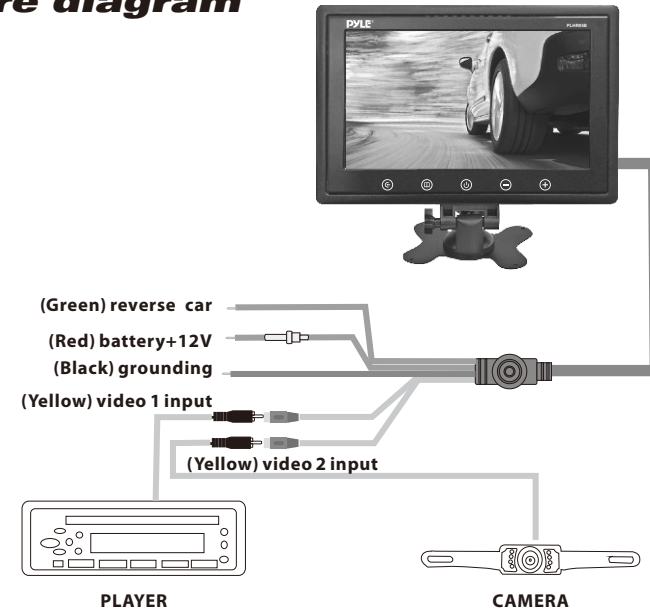

**PYLE®**

**User's Manual**

**9.2-Inch Hi-Resolution Widescreen  
Headrest Monitor, Stand and Shroud**  
with RCA Connectors and Remote Control

[Pyleaudio.com](http://Pyleaudio.com)

## Function keys panel

1. Video input selection
2. Menu
3. Power on/off
4. Analog variable decrease
5. Analog variable increase

## Features:

- 9.2" TFT/LCD Digital Monitor
- 16:9 Wide Screen Format
- High Resolution 800 x 480
- NTSC/ PAL System Compatible
- 2 Video Input, 1 Audio Input
- RCA Connectors
- Built-in IR Transmitter for Wireless Headphones
- Built with Speaker
- Brightness/ Contrast/ Color/ Tint Adjustments
- Headrest Shroud & Universal Stand Mount
- Wireless Full Function Remote Control
- Power Requirement: Dc 12V +/- 10%
- Power Consumption: 5W Max
- Unit Dimensions: 8.7"H x 5.7"W x 0.8"D
- Weight :2.59 lbs.