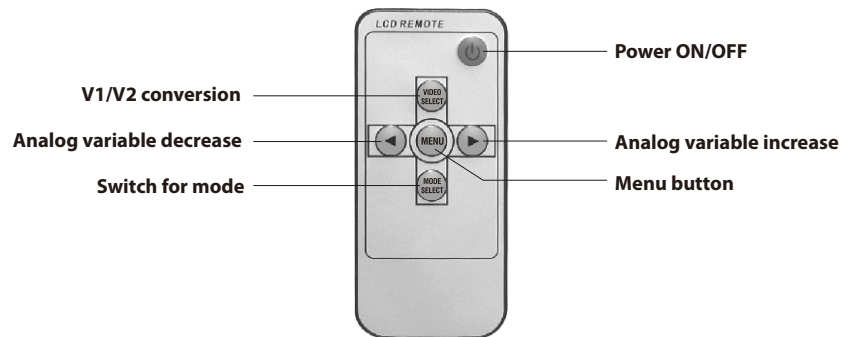

Methods of remote using