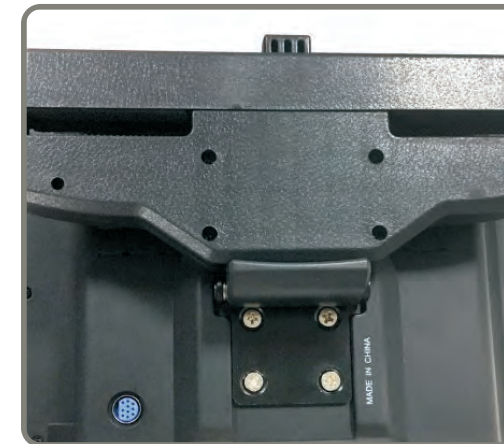

WIRING DIAGRAM

Mini Din Connector