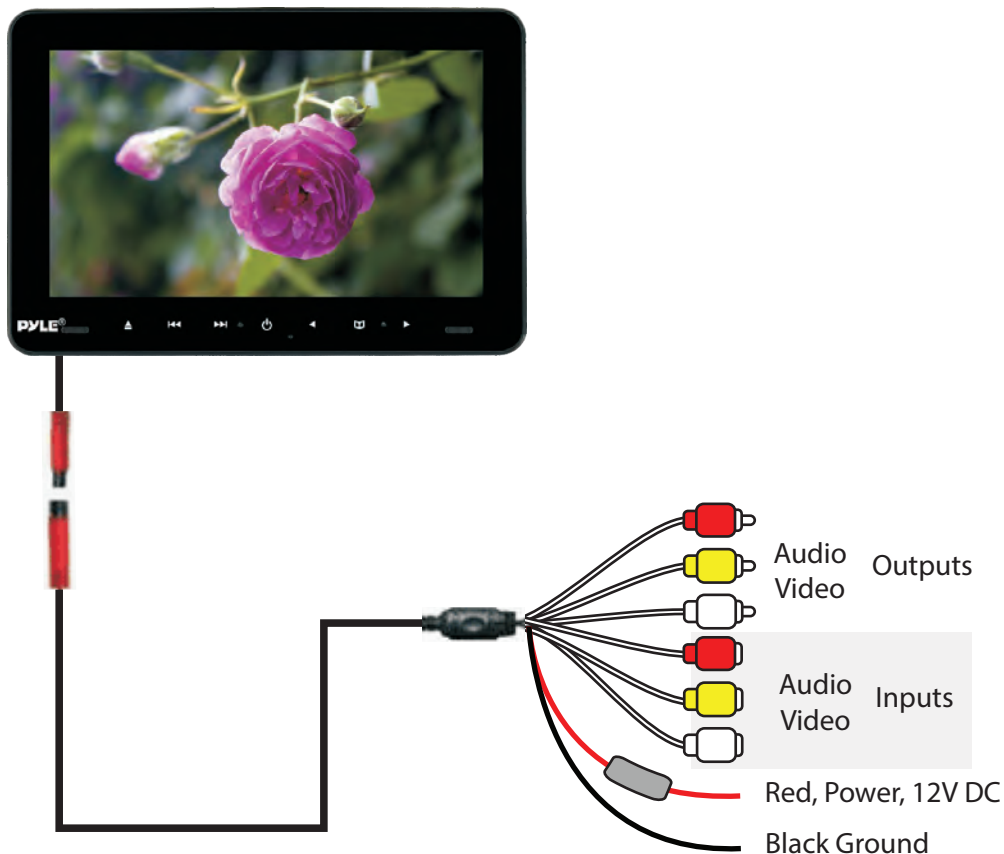

Only on selected unit models
 -- Review product specs & features for detailed info

SIDE PANEL

1. Power
2. Earphone/AV2 jack
3. USB.SD
4. DC 12V Jacket
5. 2.5.HDMI PORT

REMOTE CONTROL

INSTALLATION

1. Remove the screws from bracket like below picture to install the bracket on iron tube.

2. Put the plastic bracket parts in between two metal poles, at the same time, push 2 screws to fix up bracket.

4

3. Hold up unit, insert the metal plate at the back of the unit into plastic bracket parts, then adjust it to the right angle and fix it tightly, at last lower the original car headrest to the appropriate position.

WIRING DIAGRAM

Mini Din Connector

Attach power cable to connect

5

WIRING DIAGRAM

Attention

1. Do not put the machine in the rain or damp environment lest outbreak of fire or any damage to machine.
2. Do not repair the machine by yourself. Please turn off the machine and inform us if any problem found, the factory or the agent will arrange specialized personnel to disassemble and repair the machine for you .
3. Please keep the machine away from dampness, dust, oil and straight sunlight.

FEATURES AND FUNCTIONS

PLHRDVD90KT

Dual Vehicle Headrest Mount Multimedia Disc Player System - Car Video Entertainment Display Monitors with Wireless Headphones (9.4" -inch)

PLHRDVD904

Single Vehicle Headrest Mount Multimedia Disc Player
Car Video Entertainment Display Monitor (9.4" -inch)