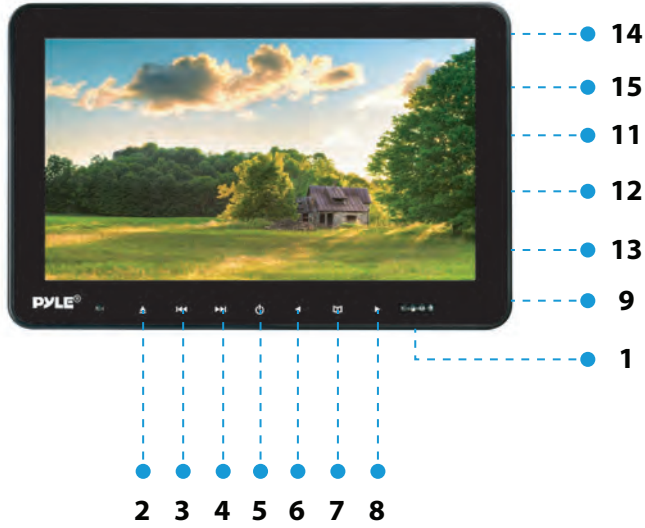

FRONT PANEL

MULTIMEDIA PLAYER

1. LCD Panel
2. Open
3. Pre/Rewind Forward
4. Next/Fast
5. Power
6. -
7. Menu
8. +
9. DC 12V
10. DC Jacket
11. HDMI Read Port
12. AV2 IN jack
13. Earphone jack
14. USB Read Port
15. SD Read Port

Only on selected unit models
 -- Review product specs & features for detailed info

SIDE PANEL

1. Power
2. Earphone/AV2 jack
3. USB.SD
4. DC 12V Jacket
5. 2.5.HDMI PORT

REMOTE CONTROL

INSTALLATION

1. Remove the screws from bracket like below picture to install the bracket on iron tube.

FEATURES AND FUNCTIONS

PLHRDVD90KT

Dual Vehicle Headrest Mount Multimedia Disc Player System - Car Video Entertainment Display Monitors with Wireless Headphones (9.4" -inch)

PLHRDVD904

Single Vehicle Headrest Mount Multimedia Disc Player
Car Video Entertainment Display Monitor (9.4" -inch)

PLHRDVD103

Single Vehicle Headrest Mount Multimedia Disc Player
Car Video Entertainment Display Monitor (10.5" -inch)

MODEL	PLHRDVD90KT	PLHRDVD904	PLHRDVD103
(2) Wireless Headphones	✓		
Screen Size	9.4 inches (x2)	9.4 inches	10.5 inches
Screen Resolution	800x480 Pixels	800x480 Pixels	1024x600 Pixels
Sold as	kit	1	1