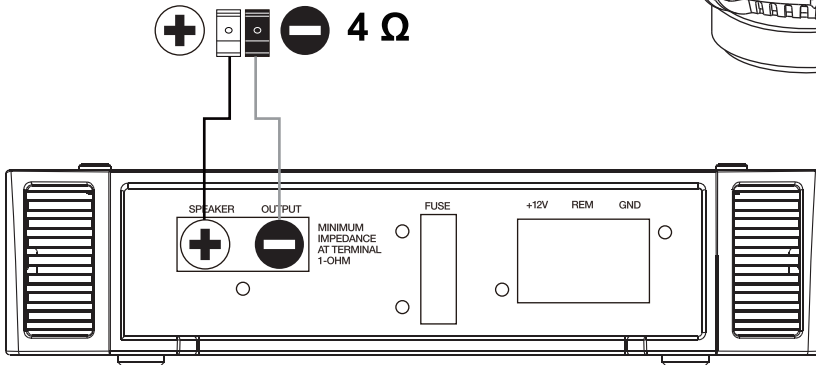

PLMG65 - PLMG85

Single Voice Coil Car Subwoofer

4-Ohm Car Audio Powered Subwoofer,
Paper Cone with Cloth Edge

PYLE
PyleUSA.com

USER GUIDE

WIRING CONNECTION

Connect the power amplifier to the positive and negative terminals accordingly as shown.

Features:

- Paper Cone with Cloth Edge
- High-Powered Car Subwoofer
- Lab Tested Pro Audio Woofer Performance
- SVC: Single Voice Coil Sub Speaker Design
- High Strength Engineering Plastic Basket
- Quick Connect Speaker Terminal Plate
- Compatible with Sealed Enclosure Speaker Box Audio Setup
- Impressive Bass Response, Low-Resonance Frequency Output
- Designed for Custom Audio Car, Truck, Mobile Vehicle Applications

What's in the Box:

- SVC Subwoofer with Grill

PLMG65

6.5" Single Voice Coil Car Subwoofer

150 Watts at 4-Ohm Car Audio Powered Subwoofer, Paper Cone with Cloth Edge

Technical Specs:

- Construction Materials: Engineered ABS
- Power Handling: 150 Watts MAX, 75 Watts RMS
- Impedance: 4 Ohm
- Voice Coil: 1.5" -in
- Voice Coil Type: High-Temp Aluminum
- Magnet Size: 20 Oz
- Magnet Type: Barium Ferrite Magnet
- Frequency Response: 80Hz-5500Hz
- Sensitivity: 92 dB (1w/1m)
- Product Dimensions: 6.8 " x 6.8" x 3.1" –inches
- Cutout Size: 3.07" –inches

PLMG85

8" Single Voice Coil Car Subwoofer

250 Watts at 4-Ohm Car Audio Powered Subwoofer, Paper Cone with Cloth Edge

Technical Specs:

- Construction Materials: Engineered ABS
- Power Handling: 250 Watts MAX, 125 Watts RMS
- Impedance: 4 Ohm
- Voice Coil: 1.5" -in
- Voice Coil Type: High-Temp Aluminum
- Magnet Size: 25 Oz
- Magnet Type: Barium Ferrite Magnet
- Frequency Response: 60Hz-5000Hz
- Sensitivity: 93 dB (1w/1m)
- Product Dimensions: 8.6 " x 8.6" x 3.7" –inches
- Cutout Size: 7.40" –inches