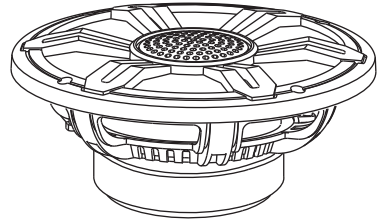

PLMG65 - PLMG85

Single Voice Coil Car Subwoofer

4-Ohm Car Audio Powered Subwoofer,
Paper Cone with Cloth Edge

PYLE
PyleUSA.com

USER GUIDE

WIRING CONNECTION

Connect the power amplifier to the positive and negative terminals accordingly as shown.

Features:

- Paper Cone with Cloth Edge
- High-Powered Car Subwoofer
- Lab Tested Pro Audio Woofer Performance
- SVC: Single Voice Coil Sub Speaker Design
- High Strength Engineering Plastic Basket
- Quick Connect Speaker Terminal Plate
- Compatible with Sealed Enclosure Speaker Box Audio Setup
- Impressive Bass Response, Low-Resonance Frequency Output
- Designed for Custom Audio Car, Truck, Mobile Vehicle Applications

What's in the Box:

- SVC Subwoofer with Grill

PLMG65

6.5" Single Voice Coil Car Subwoofer

150 Watts at 4-Ohm Car Audio Powered Subwoofer, Paper Cone with Cloth Edge

Technical Specs:

- Construction Materials: Engineered ABS
- Power Handling: 150 Watts MAX, 75 Watts RMS
- Impedance: 4 Ohm
- Voice Coil: 1.5" -in
- Voice Coil Type: High-Temp Aluminum
- Magnet Size: 20 Oz
- Magnet Type: Barium Ferrite Magnet
- Frequency Response: 80Hz-5500Hz
- Sensitivity: 92 dB (1w/1m)
- Product Dimensions: 6.8 " x 6.8" x 3.1" –inches
- Cutout Size: 3.07" –inches

PLMG85

8" Single Voice Coil Car Subwoofer

250 Watts at 4-Ohm Car Audio Powered Subwoofer, Paper Cone with Cloth Edge

Technical Specs:

- Construction Materials: Engineered ABS
- Power Handling: 250 Watts MAX, 125 Watts RMS
- Impedance: 4 Ohm
- Voice Coil: 1.5" -in
- Voice Coil Type: High-Temp Aluminum
- Magnet Size: 25 Oz
- Magnet Type: Barium Ferrite Magnet
- Frequency Response: 60Hz-5000Hz
- Sensitivity: 93 dB (1w/1m)
- Product Dimensions: 8.6 " x 8.6" x 3.7" –inches
- Cutout Size: 7.40" –inches