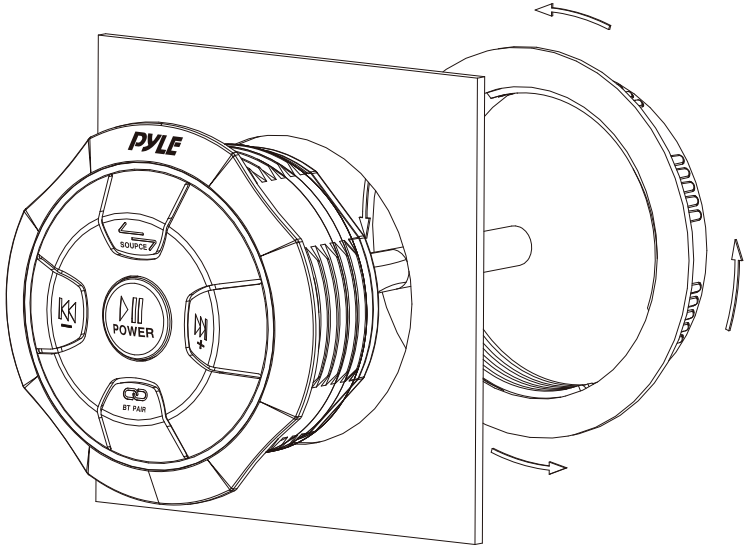

## INSTALLATION (SEAMLESS FLUSH MOUNT)

### Size:

- 96mm/3.7" (Overall Diameter)
- 70mm/2.76" (Overall Depth)
- 76mm/3.0" (Mounting Hole Diameter)
- 52mm/2.05" (Mounting Depth)