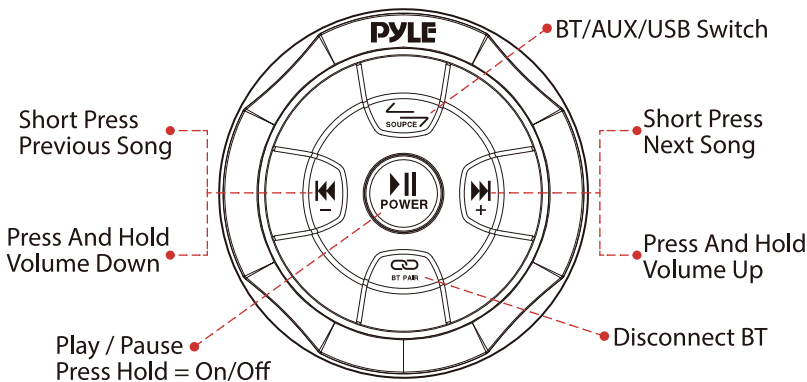

AUX-IN/USB

Short press to switch BT mode to Aux-in mode/USB mode.

Auto Reconnection

1. When the device is out of BT range, BT will be disconnected automatically, the light turns blue while blinking.
2. BT will automatically reconnect when detected in range again in 10 minutes.
3. Disconnected BT after 10 minutes, you need to process BT connection steps (above) to reconnect BT again.
4. If the other device occupied the BT during this period (10mins), you need to process BT connection steps (above).

PLAYING MUSIC

1. Press and hold for 3 seconds to Power ON or OFF.
2. Short press to play music or pause.
3. Short press to switch BT mode/Aux-in mode/USB mode.
4. Short press for next track,
   Press and hold for volume up.
5. Short press for previous track,
   Press and hold for volume down.
6. Press and hold to disconnect BT.