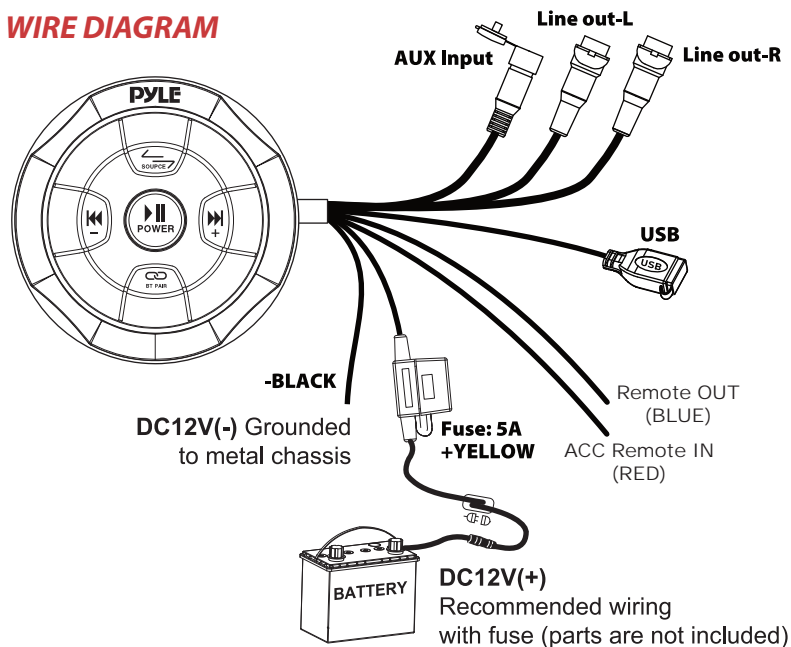

## **PowerSports**

*PLMRBTRD1*

Wireless BT Audio Controller

Waterproof-Rated Marine Receiver

Remote Control for Car, Truck, Boat, 4x4,

PowerSport Vehicles

***User Manual***

## WIRE DIAGRAM

Wire Color	Description
Yellow	Battery (+), 12dc
Black	Battery (-), Ground
White	Line out- L
Red	Line out- R
Red	ACC
Blue	REMOTE

## Features:

- Universal Mount BT Control Unit
- Built-in Wireless BT Audio Receiver
- Marine Grade Construction
- Water-Resistant, Weatherproof Design
- Connect & Stream Audio from Additional External Devices
- Aux (3.5mm) Input
- Full-Range Stereo Sound Reproduction
- Integrated Power Wiring Harness
- Pre-Amp RCA Out to Any OEM/Factory-Made Mono-Block/ Full-Range Amplifier
- USB Input to Play Your Favorite Music Files
- Universal Vehicle Mounting
- Can be In-Console Flush Mounted
- Anti-Thump On/Off Option
- Soft Turn On/Off Option
- Overload & Power Protection Circuitry
- Great For Cars, Trucks, ATV's, UTV's, 4x4's, Boats, Marine Water crafts, & PowerSport Vehicles

## Technical Specs:

- Marine Grade Waterproof Rating: IPX6
- Fuse: 5A
- RCA Line Out (Pre-Amp): 1 Pair (Left & Right) 2.5Volts
- Aux Line Input: Plug 3.5mm
- Remote Out: 200mA
- USB Player: 4FT Extension Cord
- Cut-Out Diameter: 3" -inches
- Mounting Depth: 2.05" -inches
- Power: DC 12V-14.4V
- Total Unit Dimensions (Lx W x H): 3.7" x 3.7" x 2.76" -inches (Flush Mount)