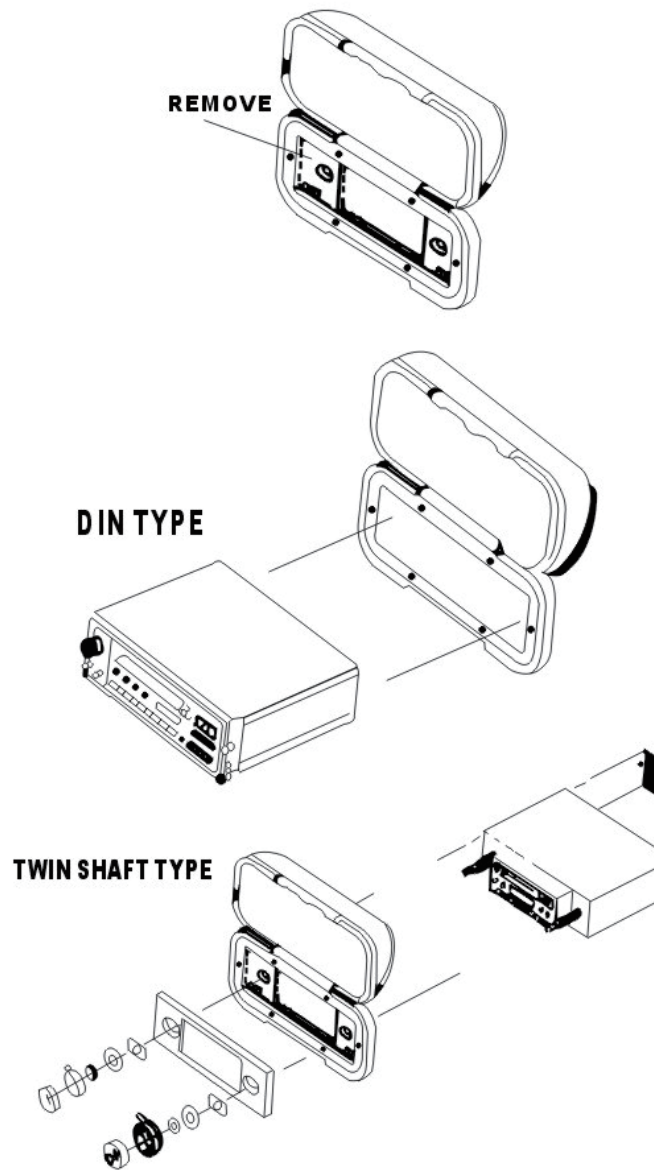

PYLE®

PLMRCW3

Water Resistant Stereo Housing

Product Feature

- Protects Your Stereo From The Elements
- Smoke Colored Housing Window
- Spring Loaded Flip-up Door
- Support Shelf in Rear of Housing for Radio
- UV Resistant Plastic
- Color: White

www.PyleUSA.com