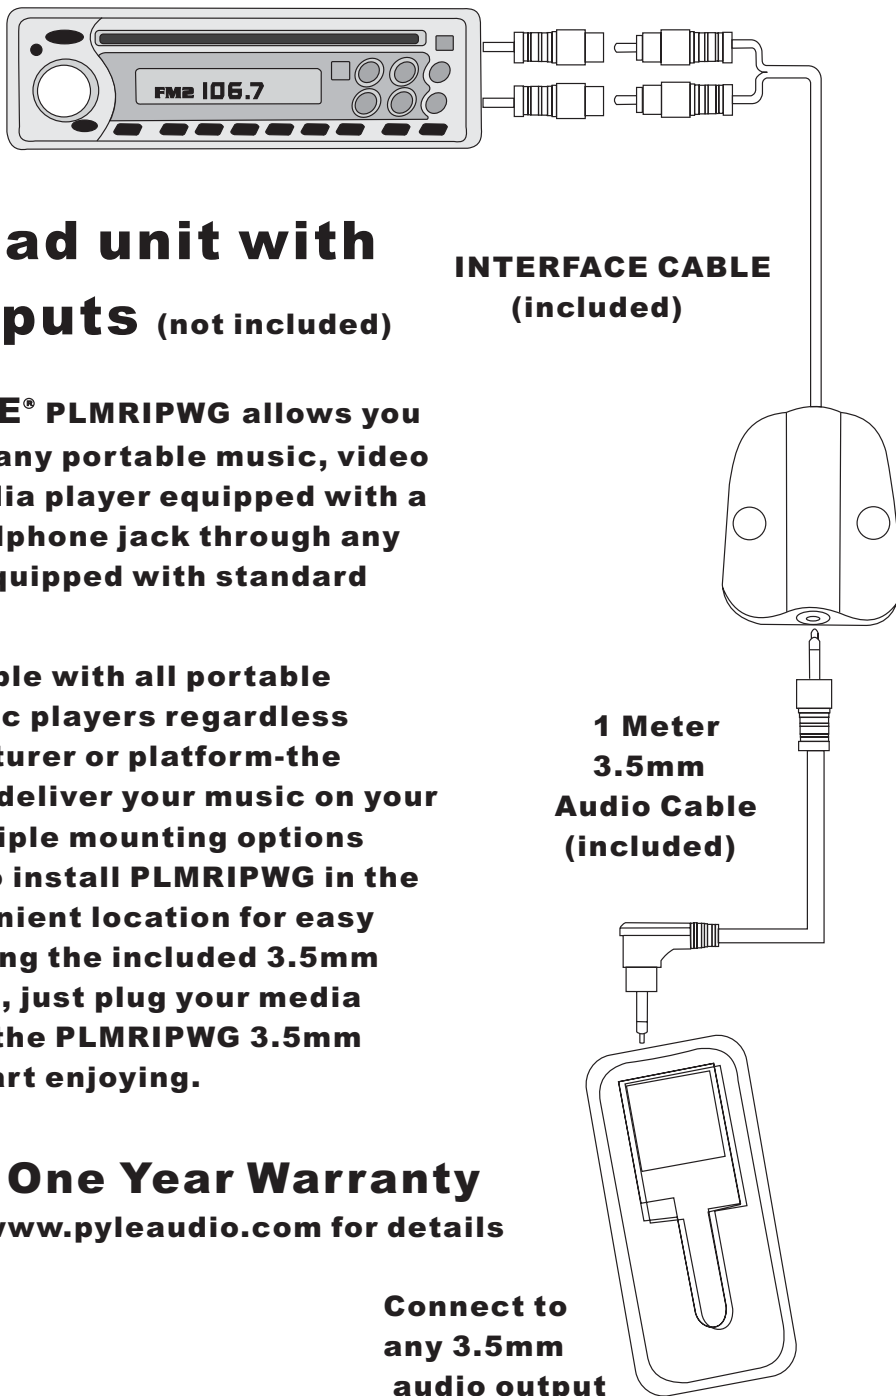

PLMRIPWG
WWW.PYLEAUDIO.COM

PYLE®

MP3/IPOD ADAPTER

Connect your music, video or multi-media to your head unit.

Satellite>pmp player>mp3 player>portable audio player>audio source>dvd

Typical connection:

Any head unit with RCA inputs (not included)

The **PYLE® PLMRIPWG** allows you to listen to any portable music, video or multimedia player equipped with a 3.5mm headphone jack through any head unit equipped with standard RCA inputs.

Compatible with all portable digital music players regardless of manufacturer or platform-the **PLMRIPWG** deliver your music on your terms. Multiple mounting options allow you to install **PLMRIPWG** in the most convenient location for easy access. Using the included 3.5mm Audio cable, just plug your media player into the **PLMRIPWG** 3.5mm jack and start enjoying.