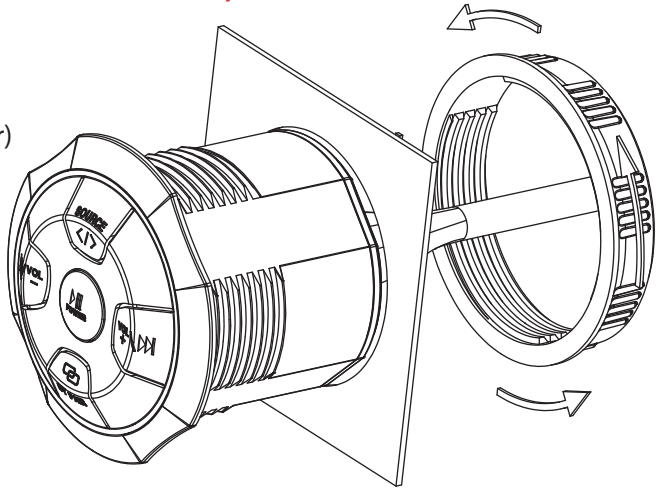

## **INSTALLATION (SEAMLESS FLUSH MOUNT)**

### **Size:**

96mm/3.8" (Out Diameter)

76mm/3.0" (Cutout Diameter)

93mm/3.7" (Depth)