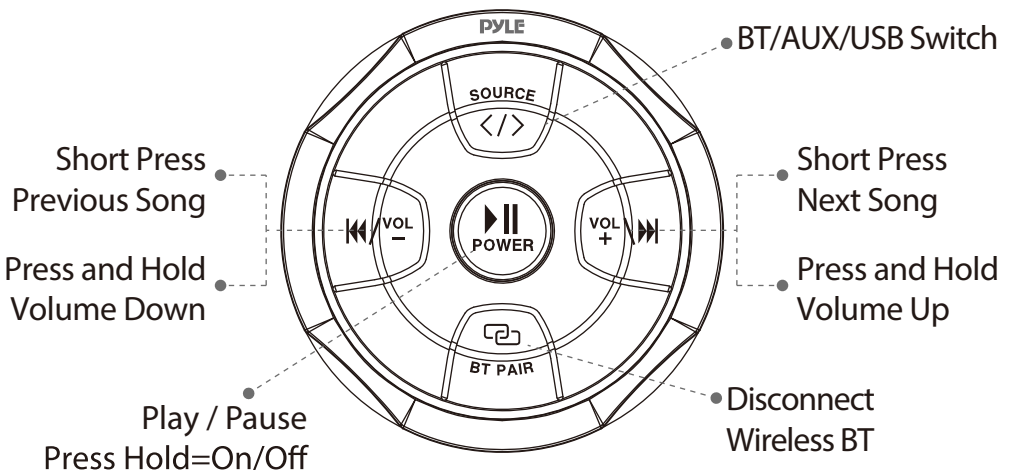

AUX-IN

Short press to switch BT mode/Aux-in /USB mode.

AUTO RECONNECTION

1. When the device is out of the BT range, BT will be disconnected automatically, the light turns blue while blinking.
2. BT will automatically reconnect when detected in range again in 10 minutes.
3. Disconnected BT after 10 minutes, you need to process BT connection steps (above) to reconnect BT again.
4. If the other device occupied the BT during this period (10mins), you need to process BT connection steps (above).
5. If there is no connection during this period (10mins), it will turn to standby mode.

PLAYING MUSIC

1. Press and hold for 3 seconds to Power ON or OFF.
2. Short press to play music or pause.
3. Short press to switch BT mode/Aux-in /USB mode.
4. Short press for next track, press and hold for volume up.
5. Short press for previous track, press and hold for volume down.
6. Press and hold to disconnect BT.