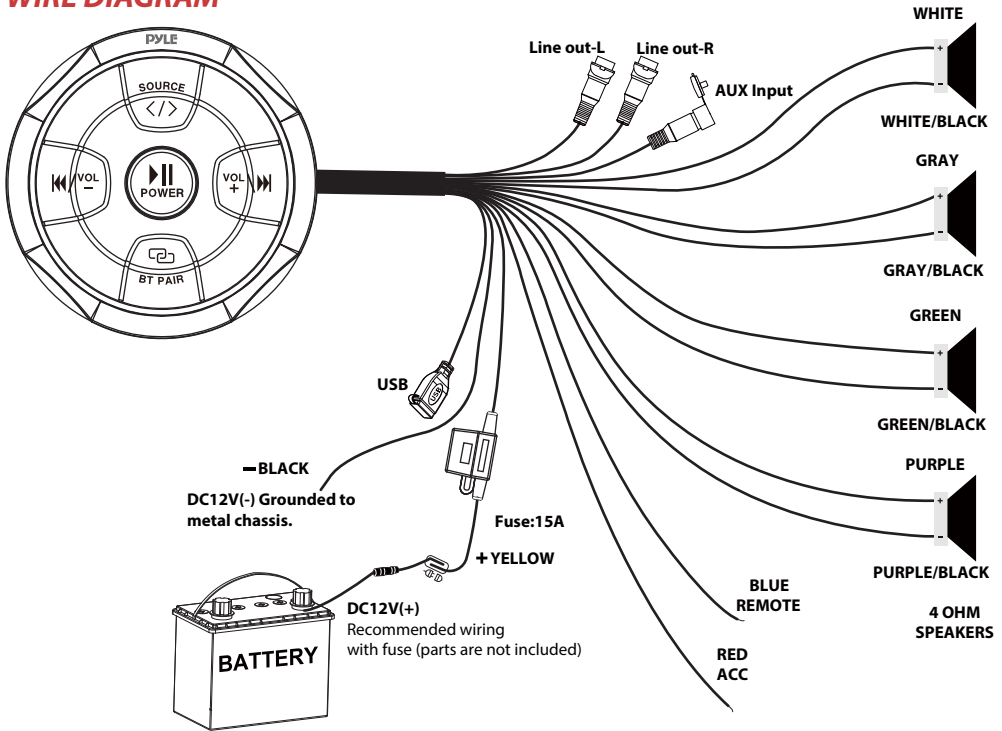

WIRE DIAGRAM

Wire Color	Description	Wire Color	Description
Yellow	Battery (+), 12dc	Gray	CH2 (+)
Black	Battery (-), Ground	Gray/Black	CH2 (-)
Red	ACC	Green	CH3 (+)
Blue	REMOTE	Green/Black	CH3 (-)
White	CH1 (+)	Purple	CH4 (+)
White/Black	CH1 (-)	Purple/Black	CH4 (-)

WIRELESS BT PAIRING AND CONNECTION

Power: Press and hold the power button to power **ON/OFF**.

Wireless BT Streaming Connection:

1. Ensure BT ability is activated, then search for the **PLMRKT401** from your BT-enabled device. The light will turn blue and blinks while waiting for BT connection.
2. The **PLMRKT401** BT Network Name will appear as "**PyleUSA**" (No password is required for connecting).
3. When the BT is connected, the light will turn blue and stops blinking.
4. **Input mode indicator:** Blue light for BT, red light for AUX In, and purple light for USB.