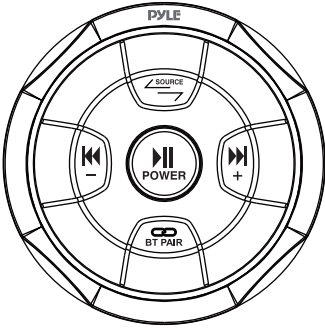

POWER AND SPEAKER WIRING

Universal Wireless BT Remote Controller