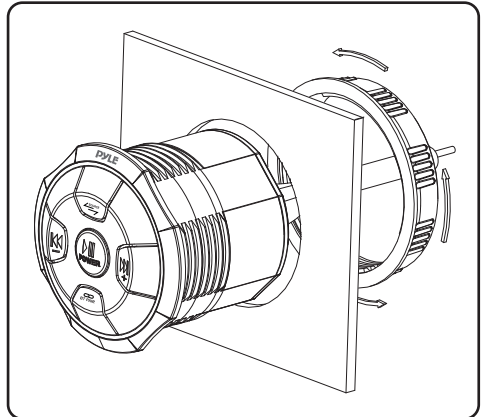

## WIRELESS BT PAIRING AND CONNECTION

1. Connect BT controller box to your device.
2. Press and Hold ►| for three seconds until power indicator lights (blue).
3. The system will automatically go into pairing mode. The power indicator turns blue, the BT indicator will turn blue and blinks while waiting for BT connection. Please be sure that your device BT is turned ON. Select "PYLEUSA" on your device to connect BT controller (if the BT controller is connected the light will turn blue and not flash).
4. When the device is out of BT range, BT will be disconnected automatically and automatically reconnected when detected in range again.  
(If not please just repeat steps 1 and 2)
5. Input mode indicator ---Blue light for BT, red light for AUX In, and purple light for USB.

#### Size:

- 96mm (Out Diameter)
- 76mm (Cutout Diameter)
- 93mm (Depth)