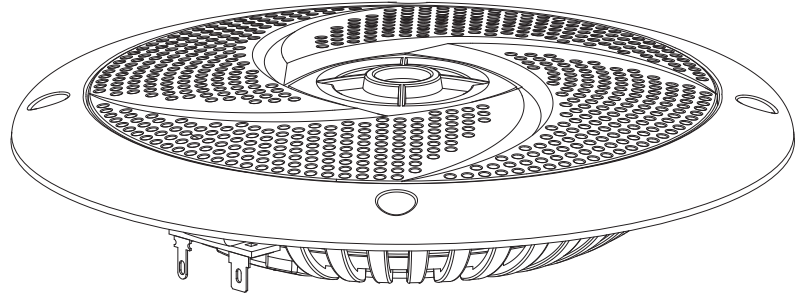

# PYLE

PyleUSA.com

**Model: PLMRS4W - PLMRS4B**

4" -inch Speaker Pairs

**Model: PLMRS43WL - PLMRS43BL**

4" -inch Speaker Pairs with Built-in LED Lights

**Model: PLMRS5W - PLMRS5B**

5.25" -inch Speaker Pairs

**Model: PLMRS53WL - PLMRS53BL**

5.25" -inch Speaker Pairs with Built-in LED Lights

**Model: PLMRS6W - PLMRS6B**

6.5" -inch Speaker Pairs

**Model: PLMRS63WL - PLMRS63BL**

6.5" -inch Speaker Pairs with Built-in LED Lights

## Speakers & Options:

Model Number	Speaker Size	Max Output Power	LED Light Bulb	Cut-Out Diameter	Mounting Depth
PLMRS4W	4"	100 Watt		3.7"	0.9"
PLMRS4B	4"	100 Watt		3.7"	0.9"
PLMRS43WL	4"	100 Watt	Blue Illumination	3.7"	0.9"
PLMRS43BL	4"	100 Watt	Blue Illumination	3.7"	0.9"
PLMRS5W	5.25"	180 Watt		4.7"	0.9"
PLMRS5B	5.25"	180 Watt		4.7"	0.9"
PLMRS53WL	5.25"	180 Watt	Blue Illumination	4.7"	0.9"
PLMRS53BL	5.25"	180 Watt	Blue Illumination	4.7"	0.9"
PLMRS6W	6.5"	240 Watt		5.3"	0.92"
PLMRS6B	6.5"	240 Watt		5.3"	0.92"
PLMRS63WL	6.5"	240 Watt	Blue Illumination	5.3"	0.92"
PLMRS63BL	6.5"	240 Watt	Blue Illumination	5.3"	0.92"