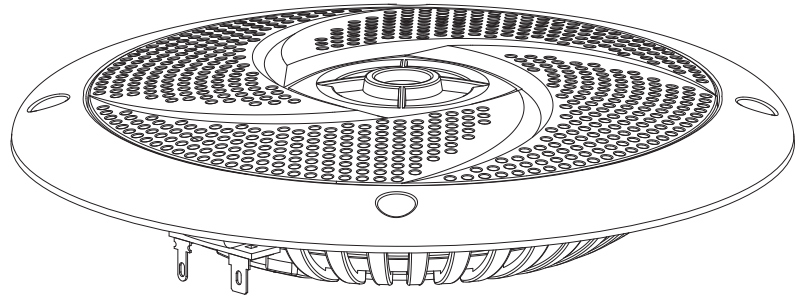

PYLE

PyleUSA.com

Model: PLMRS4W - PLMRS4B

4" -inch Speaker Pairs

Model: PLMRS43WL - PLMRS43BL

4" -inch Speaker Pairs with Built-in LED Lights

Model: PLMRS5W - PLMRS5B

5.25" -inch Speaker Pairs

Model: PLMRS53WL - PLMRS53BL

5.25" -inch Speaker Pairs with Built-in LED Lights

Model: PLMRS6W - PLMRS6B

6.5" -inch Speaker Pairs

Model: PLMRS63WL - PLMRS63BL

6.5" -inch Speaker Pairs with Built-in LED Lights

Speakers & Options:

Model Number	Speaker Size	Max Output Power	LED Light Bulb	Cut-Out Diameter	Mounting Depth
PLMRS4W	4"	100 Watt		3.7"	0.9"
PLMRS4B	4"	100 Watt		3.7"	0.9"
PLMRS43WL	4"	100 Watt	Blue Illumination	3.7"	0.9"
PLMRS43BL	4"	100 Watt	Blue Illumination	3.7"	0.9"
PLMRS5W	5.25"	180 Watt		4.7"	0.9"
PLMRS5B	5.25"	180 Watt		4.7"	0.9"
PLMRS53WL	5.25"	180 Watt	Blue Illumination	4.7"	0.9"
PLMRS53BL	5.25"	180 Watt	Blue Illumination	4.7"	0.9"
PLMRS6W	6.5"	240 Watt		5.3"	0.92"
PLMRS6B	6.5"	240 Watt		5.3"	0.92"
PLMRS63WL	6.5"	240 Watt	Blue Illumination	5.3"	0.92"
PLMRS63BL	6.5"	240 Watt	Blue Illumination	5.3"	0.92"