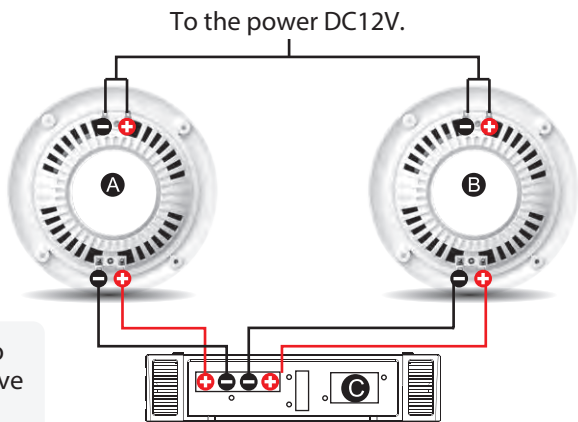

PLMRS4W - PLMRS4B

PLMRS5W - PLMRS5B

PLMRS6W - PLMRS6B

PLMRS8W - PLMRS8B

Speaker Pairs

- Connect the red and black cables to their respective positive and negative terminals.
- Speakers 'A' and 'B' connect to an amplifier source 'C'

Speaker Wiring

Models:

PLMRS43WL - PLMRS43BL

PLMRS53WL - PLMRS53BL

PLMRS63WL - PLMRS63BL

PLMRS83WL - PLMRS83BL

Speaker Pairs Built-in LED Lights

- Connect the red and black cables to their respective positive and negative terminals.
- Speakers 'A' and 'B' connect to an amplifier source 'C'