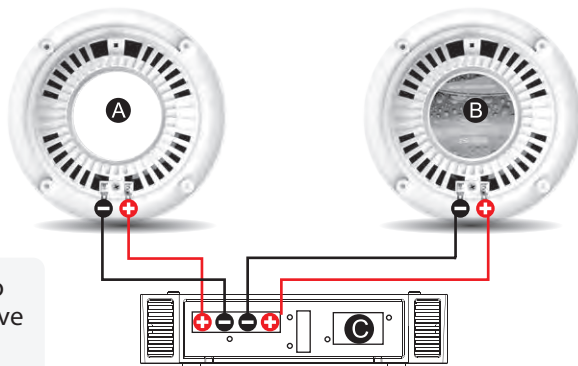

What's in the Box:

- (2) Marine Speakers
- (2) Speaker Connection Wires, 9.8' ft.

Technical Specs:

- Voice Coil Type: Aluminum
- Construction Material: Engineered ABS
- Impedance: 4 Ohm

Speaker Wiring

Models:

PLMRS4W - PLMRS4B

PLMRS5W - PLMRS5B

PLMRS6W - PLMRS6B

PLMRS8W - PLMRS8B

Speaker Pairs

- Connect the red and black cables to their respective positive and negative terminals.
- Speakers 'A' and 'B' connect to an amplifier source 'C'