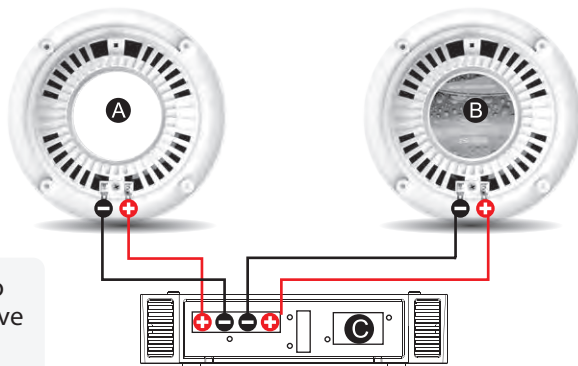

## Speaker Wiring

### Models:

PLMRS4W - PLMRS4B

PLMRS5W - PLMRS5B

PLMRS6W - PLMRS6B

PLMRS8W - PLMRS8B

Speaker Pairs

- Connect the red and black cables to their respective positive and negative terminals.
- Speakers 'A' and 'B' connect to an amplifier source 'C'