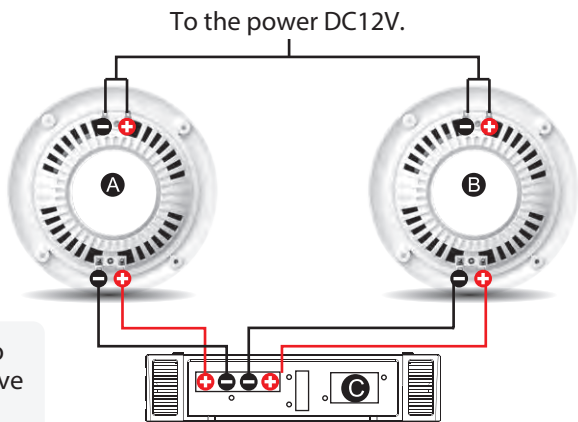

### Models:

PLMRS43WL - PLMRS43BL

PLMRS53WL - PLMRS53BL

PLMRS63WL - PLMRS63BL

PLMRS83WL - PLMRS83BL

Speaker Pairs Built-in LED Lights

- Connect the red and black cables to their respective positive and negative terminals.
- Speakers 'A' and 'B' connect to an amplifier source 'C'