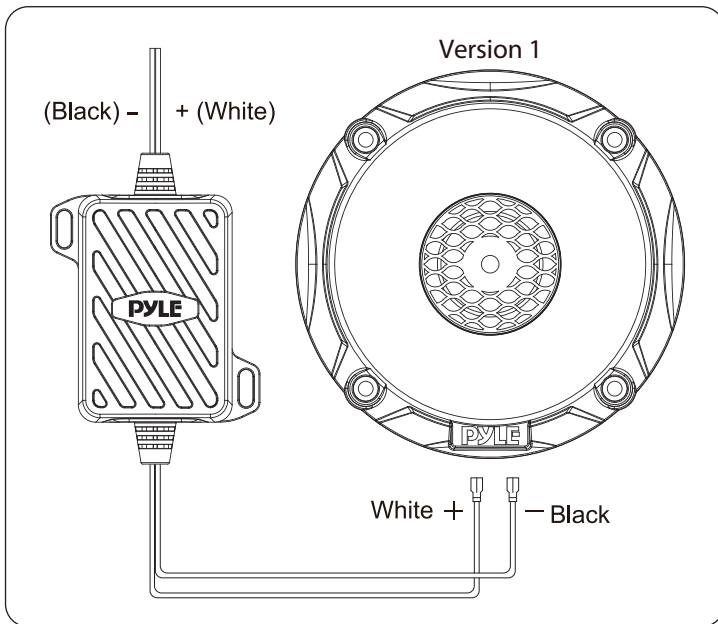

WIRING INSTRUCTIONS