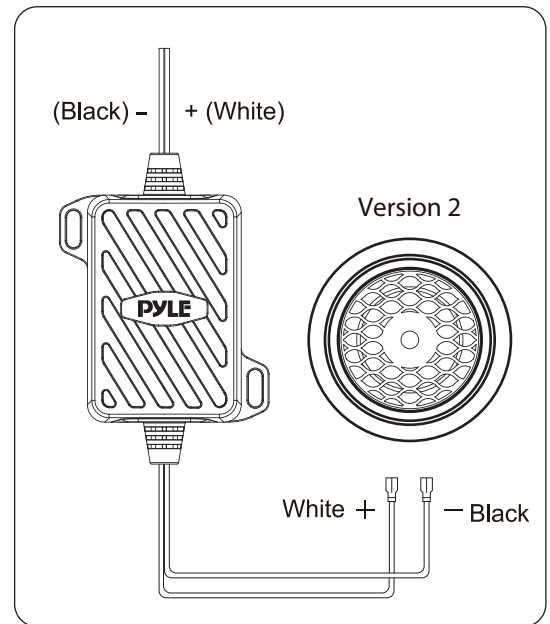

WIRING INSTRUCTIONS