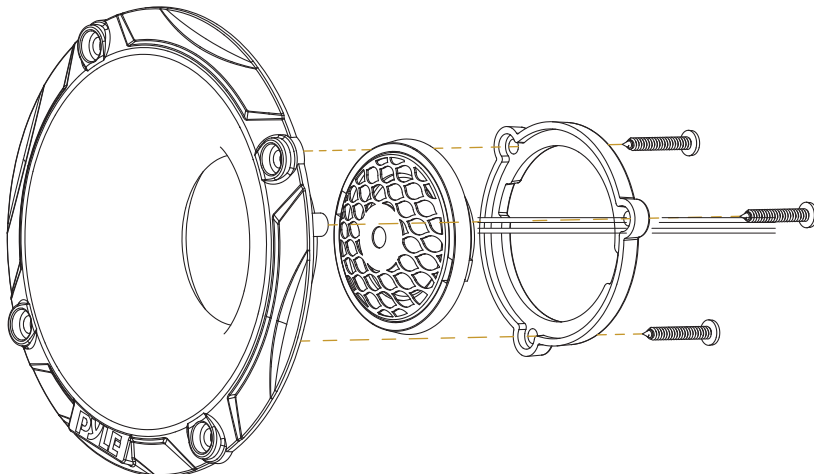

FOR TWEETER USAGE INSTALLATION INSTRUCTIONS

STEP 1

Removing the three screws of the speaker, take out the tweeter.