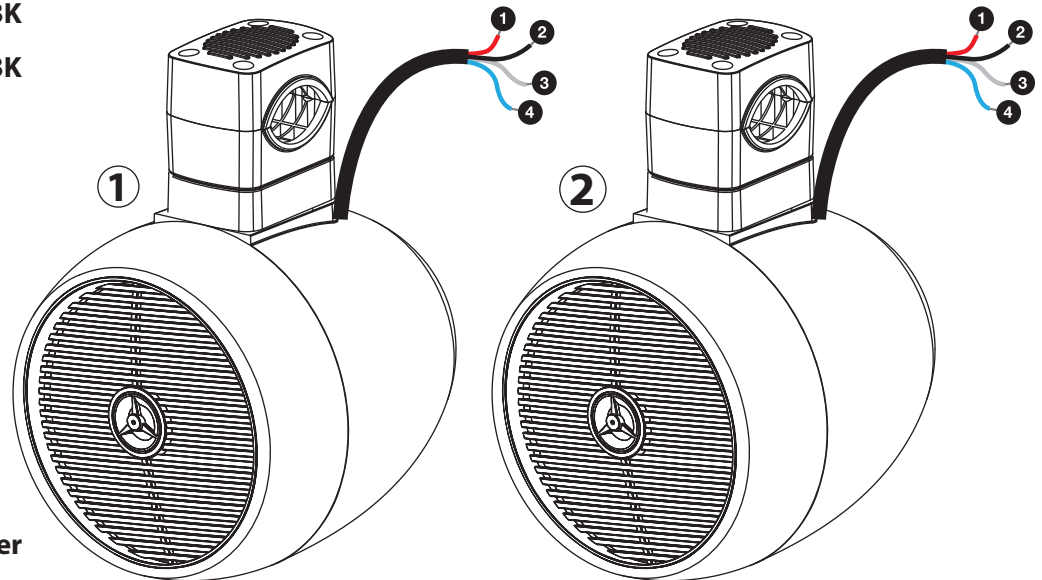

Wireless BT Connection Diagram

Built in Wireless BT power amplifier