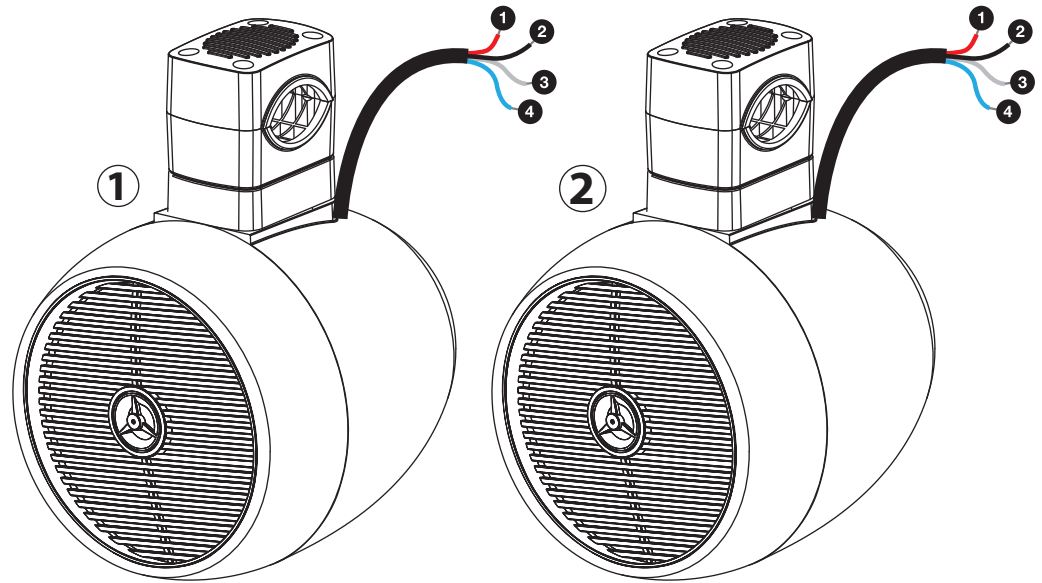

1. The base of the bracket.
2. The connecting base of the bracket, 360° rotation, connect to picture 1.
3. The cover of the bracket is fixed by 4 mounting screws after picture 2 rotates to an angle.

Picture 2.

Remark:

Two types of screws for choice: M5x65/M5x80

Picture 3.

PLMRWK63WT/PLMRWK63BK
PLMRWK83WT/PLMRWK83BK

1. Speaker power +(red)
2. Speaker power -(black)
3. LED power +(white) - DC12V
4. LED power -(blue) - DC12V