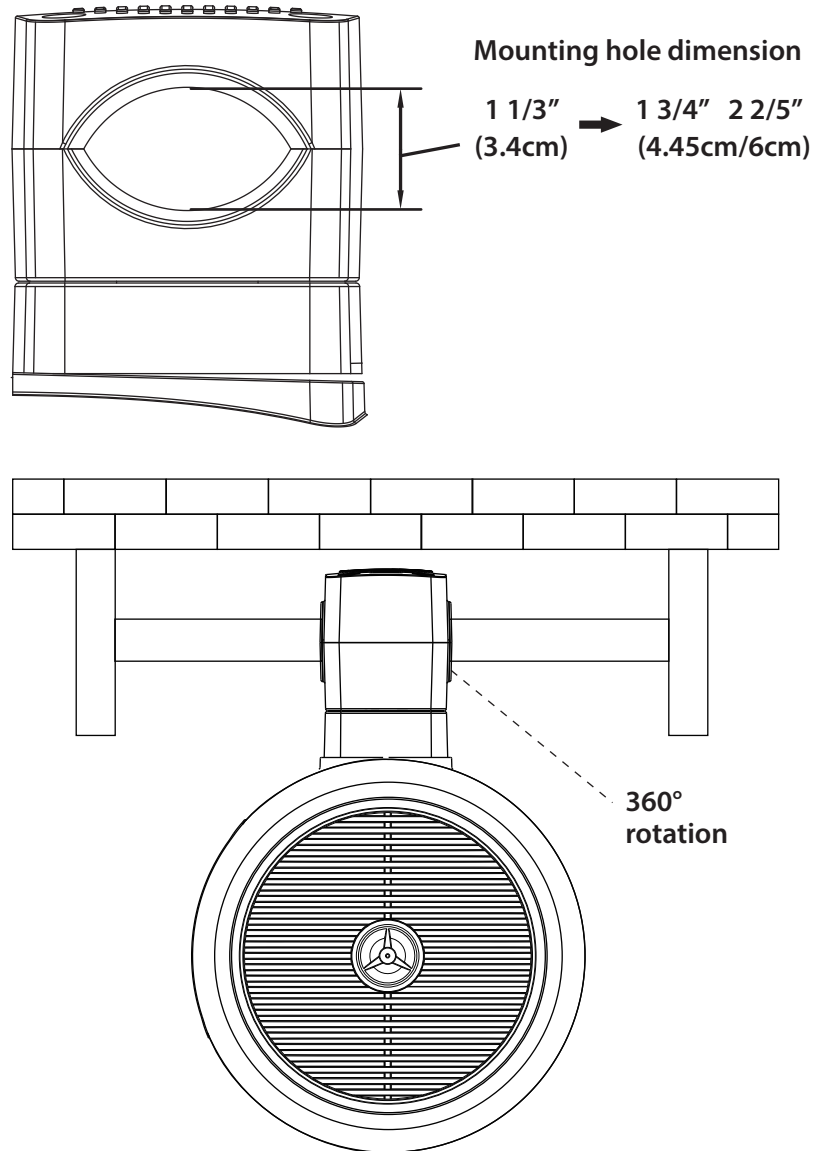

1. The base of the bracket.
2. The connecting base of the bracket, 360° rotation, connect to picture 1.
3. The cover of the bracket is fixed by 4 mounting screws after picture 2 rotates to an angle.

Picture 2.

Remark:

Two types of screws for choice: M5x65/M5x80

Picture 3.

PLMRWK63WT/PLMRWK63BK
PLMRWK83WT/PLMRWK83BK

1. Speaker power +(red)
2. Speaker power -(black)
3. LED power +(white) - DC12V
4. LED power -(blue) - DC12V