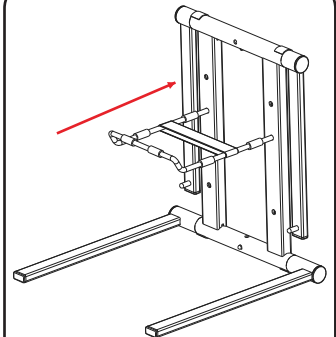

Step 1

Open the carton and take out the stand from the bag.

Step 2

You will find the main stand with a second shelf made of solid steel rod.

Step 3

Push in the spring pins and open the stand, until the pins come out of the other holes. The legs are then locked into position.

Step 4

Step 5

Do the same with main shelf, until it locks into the open position.

Step 6

Do the same with main shelf, until it locks into the open position.

Step 7

For your laptop and other equipment, built for the professional. Second shelf designed for sound card, hard drives or small mixer. Unique portable design, allows you to fold everything when you are finished and store in the reusable bag.

Features:

- Safe & Reliable Device Placement
- Rugged & Durable Metal Construction
- Stable & Ergonomic Desktop / Tabletop Design
- Height Adjustable Assembly
- Holds All Sizes of Laptop, iPad, and Tablets
- Double Peg Holding Tray Keeps Laptop Secure in Demanding Environments
- Convenient Accessory Tray Holds a Sound Card, Hard Drives, Small Mixer and Any Other Device
- Lightweight and Sturdy Unit
- Folds Flat to be Convenient and Portable
- Fits in Backpack or Handy Carrying Bag
- Suitable Use for Home, Studio or On the Road
- Just Slide in the Sturdy Steel Rod Accessory Tray and Ready to Use
- *Some Assembly Required

Technical Specs:

- Construction Material: Steel Alloy
- Maximum Device Weight Load Capacity: 8 lbs.
- Bracket-to-Bracket Width: 10.6" -inches
- Dimensions Folded: 10.2" x 9.8" x 1.2" inch
- Dimensions Unfolded: 10.2" x 9.8" x 13.7" inch
- Laptop Shelf Dimensions: 9.6" x 8.5" inch