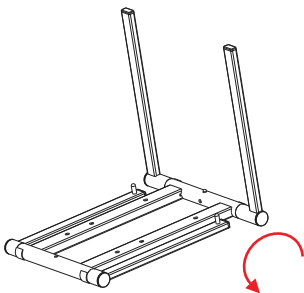

Step 1

Open the carton and take out the stand from the bag.

Step 2

You will find the main stand with a second shelf made of solid steel rod.

Step 3

Push in the spring pins and open the stand, until the pins come out of the other holes. The legs are then locked into position.

Step 4

Step 5

Do the same with main shelf, until it locks into the open position.

Step 6

Do the same with main shelf, until it locks into the open position.

Step 7

For your laptop and other equipment, built for the professional. Second shelf designed for sound card, hard drives or small mixer. Unique portable design, allows you to fold everything when you are finished and store in the reusable bag.

Features:

- Safe & Reliable Device Placement
- Rugged & Durable Metal Construction
- Stable & Ergonomic Desktop / Tabletop Design
- Height Adjustable Assembly
- Holds All Sizes of Laptop, iPad, and Tablets
- Double Peg Holding Tray Keeps Laptop Secure in Demanding Environments
- Convenient Accessory Tray Holds a Sound Card, Hard Drives, Small Mixer and Any Other Device
- Lightweight and Sturdy Unit
- Folds Flat to be Convenient and Portable
- Fits in Backpack or Handy Carrying Bag
- Suitable Use for Home, Studio or On the Road
- Just Slide in the Sturdy Steel Rod Accessory Tray and Ready to Use
- *Some Assembly Required