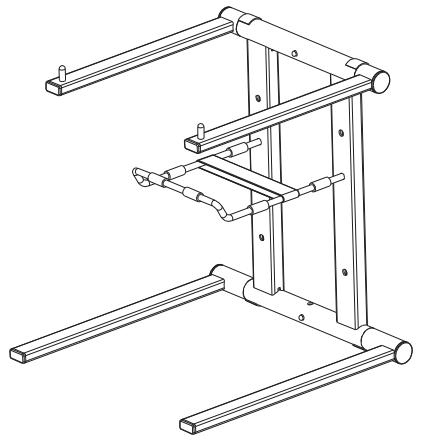

Step 7

For your laptop and other equipment, built for the professional. Second shelf designed for sound card, hard drives or small mixer. Unique portable design, allows you to fold everything when you are finished and store in the reusable bag.

Features:

- Safe & Reliable Device Placement
- Rugged & Durable Metal Construction
- Stable & Ergonomic Desktop / Tabletop Design
- Height Adjustable Assembly
- Holds All Sizes of Laptop, iPad, and Tablets
- Double Peg Holding Tray Keeps Laptop Secure in Demanding Environments
- Convenient Accessory Tray Holds a Sound Card, Hard Drives, Small Mixer and Any Other Device
- Lightweight and Sturdy Unit
- Folds Flat to be Convenient and Portable
- Fits in Backpack or Handy Carrying Bag
- Suitable Use for Home, Studio or On the Road
- Just Slide in the Sturdy Steel Rod Accessory Tray and Ready to Use
- *Some Assembly Required

Technical Specs:

- Construction Material: Steel Alloy
- Maximum Device Weight Load Capacity: 8 lbs.
- Bracket-to-Bracket Width: 10.6" -inches
- Dimensions Folded: 10.2" x 9.8" x 1.2" inch
- Dimensions Unfolded: 10.2" x 9.8" x 13.7" inch
- Laptop Shelf Dimensions: 9.6" x 8.5" inch

Questions? Issues?

We are here to help!

Phone: (1) 718-535-1800

Email: support@pyleusa.com

This product can expose you to a chemical or group of chemicals, which may include "Lead And Cadmium" which is known in the state of California to cause cancer, birth defects, or other reproductive harm. For more info, go to <https://www.p65warnings.ca.gov/>.