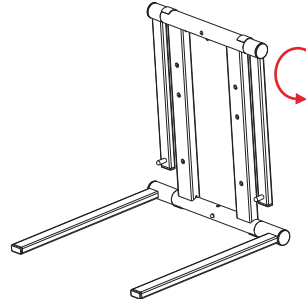

Step 1

Open the carton and take out the stand from the bag.

Step 2

You will find the main stand with a second shelf made of solid steel rod.

Step 3

Push in the spring pins and open the stand, until the pins come out of the other holes. The legs are then locked into position.

Step 4

Step 5

Do the same with main shelf, until it locks into the open position.

Step 6

Do the same with main shelf, until it locks into the open position.

Step 7

For your laptop and other equipment, built for the professional. Second shelf designed for sound card, hard drives or small mixer. Unique portable design, allows you to fold everything when you are finished and store in the reusable bag.

Features:

- Safe & Reliable Device Placement
- Rugged & Durable Metal Construction
- Stable & Ergonomic Desktop / Tabletop Design
- Height Adjustable Assembly
- Holds All Sizes of Laptop, iPad, and Tablets
- Double Peg Holding Tray Keeps Laptop Secure in Demanding Environments
- Convenient Accessory Tray Holds a Sound Card, Hard Drives, Small Mixer and Any Other Device
- Lightweight and Sturdy Unit
- Folds Flat to be Convenient and Portable
- Fits in Backpack or Handy Carrying Bag
- Suitable Use for Home, Studio or On the Road
- Just Slide in the Sturdy Steel Rod Accessory Tray and Ready to Use
- *Some Assembly Required

Technical Specs:

- Construction Material: Steel Alloy
- Maximum Device Weight Load Capacity: 8 lbs.
- Bracket-to-Bracket Width: 10.6" -inches
- Dimensions Folded: 10.2" x 9.8" x 1.2" inch
- Dimensions Unfolded: 10.2" x 9.8" x 13.7" inch
- Laptop Shelf Dimensions: 9.6" x 8.5" inch