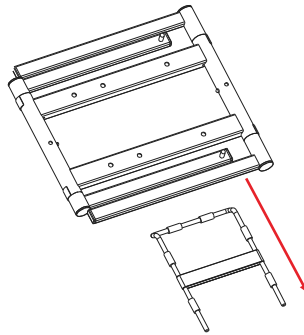

Step 1

Open the carton and take out the stand from the bag.

Step 2

You will find the main stand with a second shelf made of solid steel rod.

Step 3

Push in the spring pins and open the stand, until the pins come out of the other holes. The legs are then locked into position.

Step 4

Step 5

Do the same with main shelf, until it locks into the open position.

Step 6

Do the same with main shelf, until it locks into the open position.

Step 7

For your laptop and other equipment, built for the professional. Second shelf designed for sound card, hard drives or small mixer. Unique portable design, allows you to fold everything when you are finished and store in the reusable bag.

Features:

- Safe & Reliable Device Placement
- Rugged & Durable Metal Construction
- Stable & Ergonomic Desktop / Tabletop Design
- Height Adjustable Assembly
- Holds All Sizes of Laptop, iPad, and Tablets
- Double Peg Holding Tray Keeps Laptop Secure in Demanding Environments
- Convenient Accessory Tray Holds a Sound Card, Hard Drives, Small Mixer and Any Other Device
- Lightweight and Sturdy Unit
- Folds Flat to be Convenient and Portable
- Fits in Backpack or Handy Carrying Bag
- Suitable Use for Home, Studio or On the Road
- Just Slide in the Sturdy Steel Rod Accessory Tray and Ready to Use
- *Some Assembly Required

Technical Specs:

- Construction Material: Steel Alloy
- Maximum Device Weight Load Capacity: 8 lbs.
- Bracket-to-Bracket Width: 10.6" -inches
- Dimensions Folded: 10.2" x 9.8" x 1.2" inch
- Dimensions Unfolded: 10.2" x 9.8" x 13.7" inch
- Laptop Shelf Dimensions: 9.6" x 8.5" inch