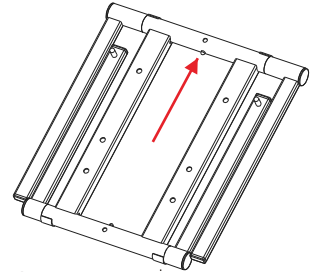

PLPTS35

Universal Foldable DJ Laptop Stand

PYLE

PyleUSA.com

Professional Portable Stand with Second Accessory Tray,
Handy Carrying Bag Included

USER MANUAL

This user manual will help you assemble this product safely and quickly, so please spend a few minutes to read through this assembly information.

Step 1

Open the carton and take out the stand from the bag.

Step 2

You will find the main stand with a second shelf made of solid steel rod.

Step 3

Push in the spring pins and open the stand, until the pins come out of the other holes. The legs are then locked into position.

Step 4

Step 5

Do the same with main shelf, until it locks into the open position.

Step 6

Do the same with main shelf, until it locks into the open position.

Step 7

For your laptop and other equipment, built for the professional. Second shelf designed for sound card, hard drives or small mixer. Unique portable design, allows you to fold everything when you are finished and store in the reusable bag.

Features:

- Safe & Reliable Device Placement
- Rugged & Durable Metal Construction
- Stable & Ergonomic Desktop / Tabletop Design
- Height Adjustable Assembly
- Holds All Sizes of Laptop, iPad, and Tablets
- Double Peg Holding Tray Keeps Laptop Secure in Demanding Environments
- Convenient Accessory Tray Holds a Sound Card, Hard Drives, Small Mixer and Any Other Device
- Lightweight and Sturdy Unit
- Folds Flat to be Convenient and Portable
- Fits in Backpack or Handy Carrying Bag
- Suitable Use for Home, Studio or On the Road
- Just Slide in the Sturdy Steel Rod Accessory Tray and Ready to Use
- *Some Assembly Required