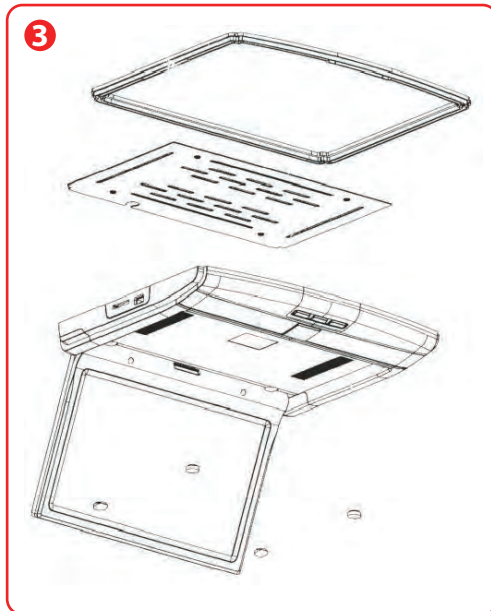

# INSTALLATION DIAGRAM

## INSTALLATION

1. Take off the fixed screws on the base plate.
2. Screw the iron plate on the vehicles ceiling and tightly fix the sealing ring.  
(Gap Sealing Ring optional)
3. Connect all cables and using the screws, fix the monitor to the iron plate then put the nut screw into the screw hole.