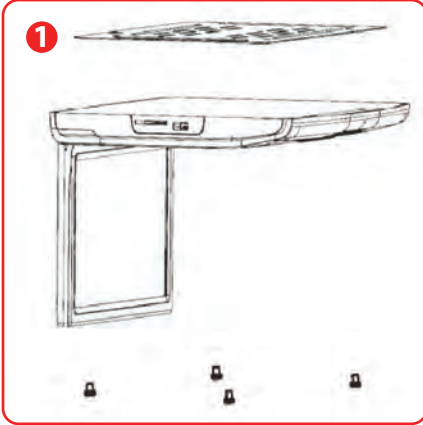

# INSTALLATION DIAGRAM

## INSTALLATION

1. Take off the fixed screws on the base plate.
2. Screw the iron plate on the vehicles ceiling and tightly fix the sealing ring.  
(Gap Sealing Ring optional)
3. Connect all cables and using the screws, fix the monitor to the iron plate then put the nut screw into the screw hole.