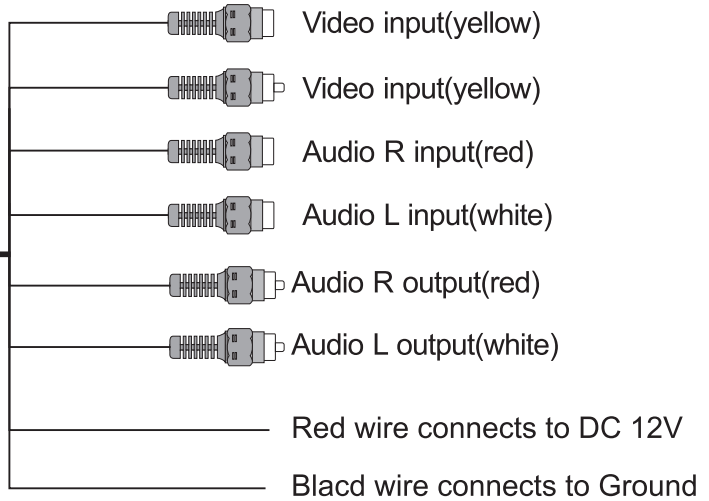

## PRODUCT PANEL INTRODUCTION

1. Open
2. Power ON/OFF, AV Switch
3. Analog +
4. Menu
5. Analog -
6. Light ON/OFF
7. Standby

## INSTALLATION

1. Take off the fixed screws on the base plate.
2. Screw the iron plate on the vehicles ceiling and tightly fix the sealing ring.  
(Gap Sealing Ring optional)
3. Connect all cables and using the screws, fix the monitor to the iron plate then put the nut screw into the screw hole.

### **Technical Specs:**

- Display Type: LCD, 15.6"-inches
- Video System: PAL/NTSC Compatible Auto Switching
- Aspect Ratio: 16:9
- Screen Resolution: 1680 x 800 Pixels
- Contrast Ratio: 300:1
- Brightness: 350 cd/m<sup>2</sup>
- English OSD Menu
- Digital File Compatibility: MP3, MP4, MP5, JPG, MPEG4, WMA, AVI
- Maximum USB/SD Card Size: 32 GB
- Power Supply: DC 12-24V
- Dimensions (L x W x H): 19.7" x 12.2" x 1.7 -inches