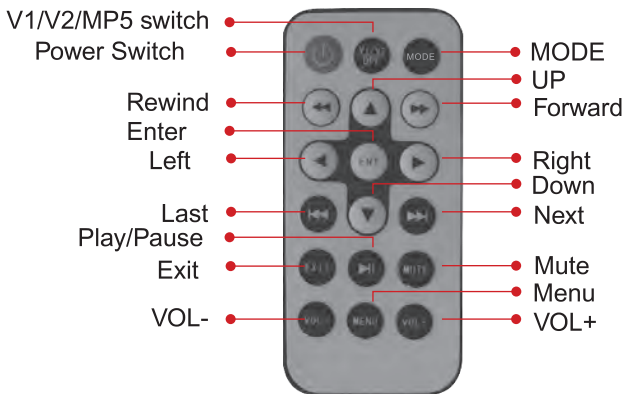

REMOTE CONTROL