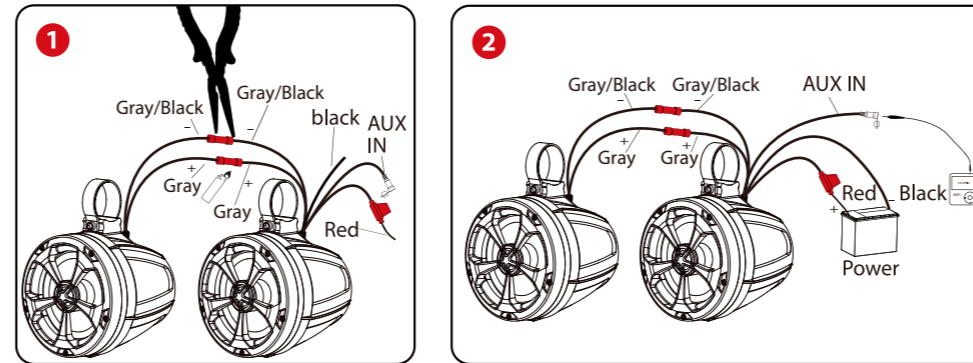

USER MANUAL

PLUTV55BTR Installation

1. To avoid potential shorts in the electrical system, be sure to disconnect the (-) battery cable before installation. Use this unit with a 12-Volt battery and negative grounding only. Failure to do so may result in a fire or malfunction.

2. Speaker Mounting suggestion as below:

Step 1: Put the **PLUTV55BTR** speaker in a safe place.

Step 2: Slide in the buckle with rubber pad attached to the bracket stand of the speaker. Attach the set to the handle bar of vehicle/ship.

Step 3/4: Attach screw to lock the buckle.

Step 5: Option for adjustable PYLE logo---Unbolted the screws first, adjusting logo direction, then re-fix screws.

Step 6: Using accessories of Butt Connector to Connect Speaker wires (See Illustration 1)

Step 7: Using accessories of Butt Connector to Connect Power Cable (See Illustrations 2)

Step 8: Connected two speakers by RGB connect wire, see the drawing in below (See Illustration 3)

Remote Control Functions