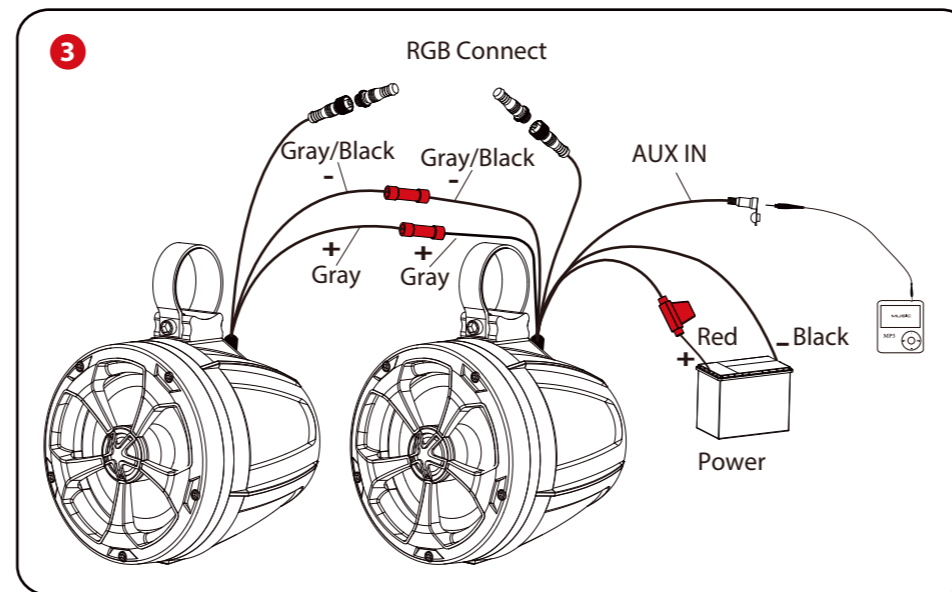

2. Speaker Mounting suggestion as below:

Step 1: Put the **PLUTV55BTR** speaker in a safe place.

Step 2: Slide in the buckle with rubber pad attached to the bracket stand of the speaker. Attach the set to the handle bar of vehicle/ship.

Step 3/4: Attach screw to lock the buckle.

Step 5: Option for adjustable PYLE logo---Unbolted the screws first, adjusting logo direction, then re-fix screws.

Step 6: Using accessories of Butt Connector to Connect Speaker wires (See Illustration 1)

Step 7: Using accessories of Butt Connector to Connect Power Cable (See Illustrations 2)

Step 8: Connected two speakers by RGB connect wire, see the drawing in below (See Illustration 3)

Remote Control Functions