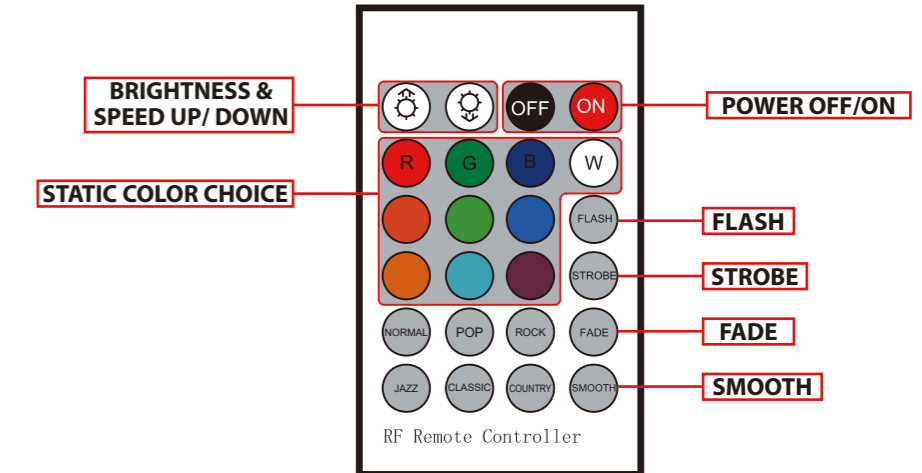

Step 3/4: Attach screw to lock the buckle.

Step 5: Option for adjustable PYLE logo---Unbolted the screws first, adjusting logo direction, then re-fix screws.

Step 6: Using accessories of Butt Connector to Connect Speaker wires (See Illustration 1)

Step 7: Using accessories of Butt Connector to Connect Power Cable (See Illustrations 2)

Step 8: Connected two speakers by RGB connect wire, see the drawing in below (See Illustration 3)

Remote Control Functions

- 10 static colors for choice with 8 kind of brightness which can adjust up and down.
- 3 colors flash, 4 colors strobe, 7 colors fade, 7 colors smooth, all modes can adjust the brightness and speed.
- In static color mode, the brightness can adjust up and down.
- 6 kinds of EQ mode.