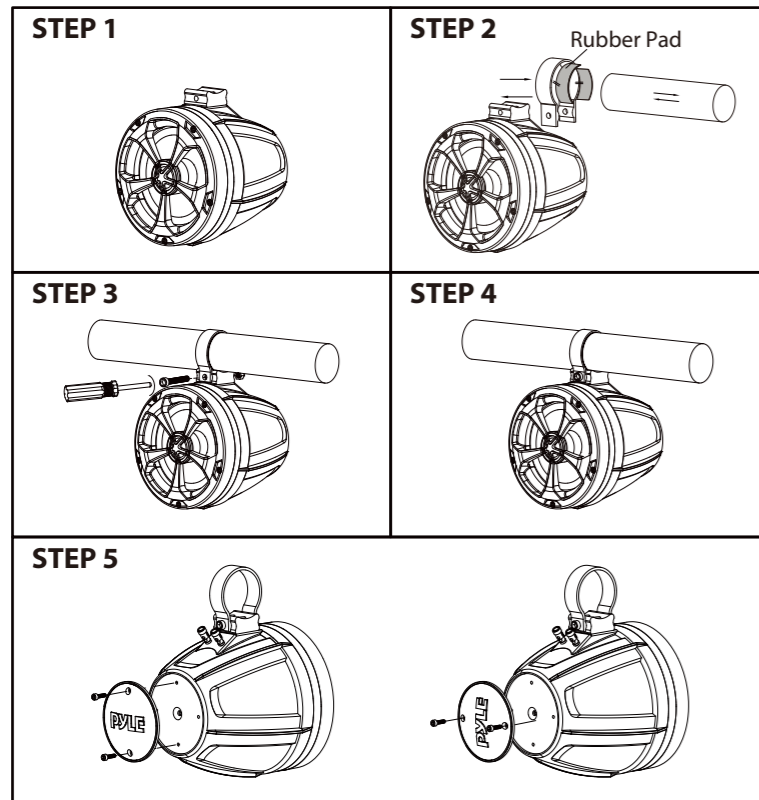

USER MANUAL

PLUTV55BTR Installation

1. To avoid potential shorts in the electrical system, be sure to disconnect the (-) battery cable before installation. Use this unit with a 12-Volt battery and negative grounding only. Failure to do so may result in a fire or malfunction.

2. Speaker Mounting suggestion as below:

Step 1: Put the **PLUTV55BTR** speaker in a safe place.

Step 2: Slide in the buckle with rubber pad attached to the bracket stand of the speaker. Attach the set to the handle bar of vehicle/ship.