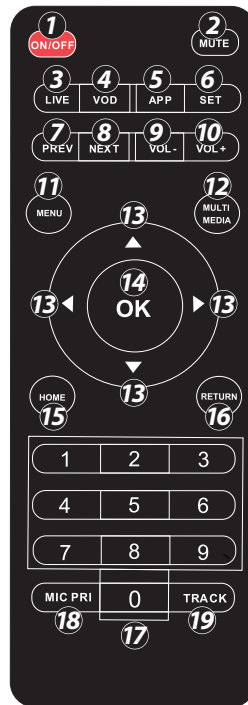

PRODUCT FEATURES

- Wi-Fi KTV Speaker
- Portable Karaoke Machine Wireless BT Streaming Speaker
- 18.5" High-Definition Screen
- Support: USB/SD/MMC/PC/TV/MP3/Mobile Phone etc.
- Function: USB/Micro SD/BT/WIFI Touch Screen/Remote Control/HDMI/LINE IN/ LINE OUT/MIC/DC12V
- Application: Home Theater/ Karaoke/ Party/ Disco/ Outdoor Dancing
- Full-function Remote Control
- Stereo Surround, Durable, and Easy Maintenance
- Dual Wireless Microphone
- For Indoor/Outdoor Activities
- With Trolley and Rollers for Easy Transportation
- Record Voice, USB/Micro SD Card Compatible
- Built-in rechargeable 12V 9AH Lead Acid Battery

REMOTE CONTROL FUNCTIONS

- SWITCH SCREEN:** (Press and hold the Standby Power button)
- MUTE:** Mute the sound. Press again to restore the sound.
- LIVE**
- VOD**
- APP**
- SET**
- PREVIOUS**
- NEXT**
- VOL - :** Decrease volume
- VOL +:** Increase volume
- MENU:** select, menu play/repeat all/single repeat
- MULTI MEDIA:** Video/Audio
- UP/DOWN/LEFT/RIGHT:** Move the selection up, down, left and right.
- OK**
- RETURN:** To return to the previous screen
- HOME:** Returns to the Home Screen
- 0~9:** 0~9 play video and input password
- MIC PRI:** MIC PRIORITY
- TRACK:** SOUND TRACK: audio tracks used in video playback

PANEL DESCRIPTION

- ↵:** SELECT, MENU PLAY/REPEAT ALL/SINGLE REPEAT
- UP**
- 🏠:** Home page
- DOWN**
- ⏮:** Previous song
- LEFT**
- ⏸:** PLAY/PAUSE Button
- RIGHT**
- ⏭:** Next song
- ENTER**
- APP**
- RETURN:** Returns to the previous screen
- SETUP:** Setting
- MEDIA:** MEDIA/VIDEO/MUSIC
- VOL + :** Increase volume
- M.PRIORITY:** Microphone priority
- VOL - :** Decrease volume
- CHANNEL:** Track
- MUTE:** Press to mute/unmute
- BT:** Wireless BT Streaming ON/OFF
- INPUT DC 12V**