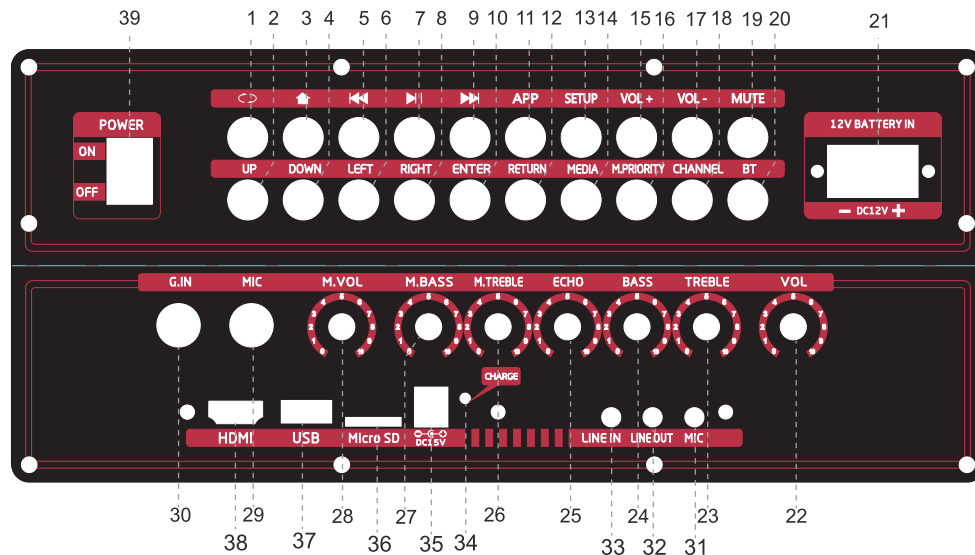

PANEL DESCRIPTION

1. **↵:** SELECT, MENU PLAY/REPEAT ALL/SINGLE REPEAT
2. **UP**
3. **🏠:** Home page
4. **DOWN**
5. **⏮:** Previous song
6. **LEFT**
7. **⏸:** PLAY/PAUSE Button
8. **RIGHT**
9. **⏭:** Next song
10. **ENTER**
11. **APP**
12. **RETURN:** Returns to the previous screen
13. **SETUP:** Setting
14. **MEDIA:** MEDIA/VIDEO/MUSIC
15. **VOL + :** Increase volume
16. **M.PRIORITY:** Microphone priority
17. **VOL - :** Decrease volume
18. **CHANNEL:** Track
19. **MUTE:** Press to mute/unmute
20. **BT:** Wireless BT Streaming ON/OFF
21. **INPUT DC 12V**

1. **VOL:** Master volume knob
2. **TREBLE:** Treble control knob
3. **BASS:** Bass control knob
4. **ECHO:** Echo effect knob (for microphone)
5. **M.TREBLE:** Microphone Treble control knob
6. **M.BASS:** Microphone Bass control knob
7. **MIC.VOL:** Microphone Volume control knob
8. **MIC:** Microphone
9. **G. IN:** Guitar input
10. **MIC:** Microphone input
11. **LINE OUT:** Audio output
12. **LINE IN:** Audio input
13. **CHARGE:** Charging indicator light
14. **15V IN:** DC15V Charging interface
15. **MICRO SD**
16. **USB:** USB INTERFACE
17. **HDMI:** HDMI OUTPUT
18. **POWER ON/OFF**

GETTING STARTED

1. Ensure the Portable Loudspeaker is turned off. Ensure all volume controls are turned all the way down. Next, connect one side of the included power cable to the Portable Loudspeaker's power inlet and the other to a grounded power outlet.
2. Ensure that the power supply complies with the power requirements listed on the identification sticker located on the bottom of your product. Turn ON the power to the Portable Loudspeaker using the power switch.
3. Slowly turn up the function keys until the desired level is reached.