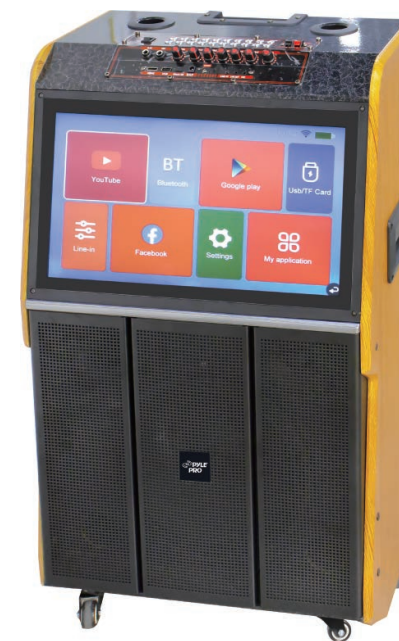

PyleUSA.com

PMDJAND12 - PMDJAND15

Portable Wireless BT Streaming Loudspeaker

with Touch screen and Wireless Microphone,
with Wheels and Handle Bar,

Supports USB/SD/MMC/PC/TV/MP3/Mobile Phone, etc.

USER GUIDE

PRODUCT FEATURES

- Wi-Fi KTV Speaker
- Portable Karaoke Machine Wireless BT Streaming Speaker
- 18.5" High-Definition Screen
- Support: USB/SD/MMC/PC/TV/MP3/Mobile Phone etc.
- Function: USB/Micro SD/BT/WIFI Touch Screen/Remote Control/HDMI/LINE IN/ LINE OUT/MIC/DC12V
- Application: Home Theater/ Karaoke/ Party/ Disco/ Outdoor Dancing
- Full-function Remote Control
- Stereo Surround, Durable, and Easy Maintenance
- Dual Wireless Microphone
- For Indoor/Outdoor Activities
- With Trolley and Rollers for Easy Transportation
- Record Voice, USB/Micro SD Card Compatible
- Built-in rechargeable 12V 9AH Lead Acid Battery

REMOTE CONTROL FUNCTIONS

- SWITCH SCREEN:** (Press and hold the Standby Power button)
- MUTE:** Mute the sound. Press again to restore the sound.
- LIVE**
- VOD**
- APP**
- SET**
- PREVIOUS**
- NEXT**
- VOL - :** Decrease volume
- VOL +:** Increase volume
- MENU:** select, menu play/repeat all/single repeat
- MULTI MEDIA:** Video/Audio
- UP/DOWN/LEFT/RIGHT:** Move the selection up, down, left and right.
- OK**
- RETURN:** To return to the previous screen
- HOME:** Returns to the Home Screen
- 0~9:** 0~9 play video and input password
- MIC PRI:** MIC PRIORITY
- TRACK:** SOUND TRACK: audio tracks used in video playback