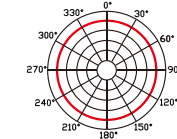

[Http://www.pyleaudio.com](http://www.pyleaudio.com)

Specifications

Model.....PMEMS10/PMEM1
 Element.....Back Electret Condenser
 Polar Pattern.....Omni-directional
 Frequency Response.....20Hz- 20KHz
 Sensitivity.....-45dB± 3dB
 Output Impedance.....2000Ω ± 30%
 Max. Input SPL.....130dB
 S/N Ratio.....>70dB
 Power Supply.....1.5V-10V
 Cable.....Φ1.5*1.2M
 Dimension.....Φ5mm
 Color.....Skin
 Connector.....(PMEMS10)SHURE type 4pin mini XLR
 (PMEM1)Standard 3.5mm plug+1/4" Adapter
 Accessories.....Windscreen