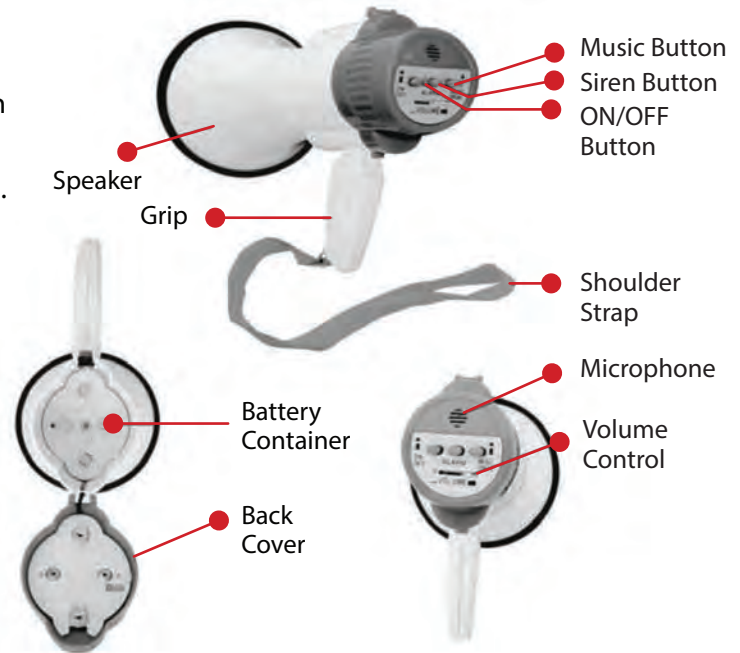

PMP31BL - PMP32GR - PMP33SL - PMP34PK

PYLE
PyleUSA.com

Compact Megaphone Speaker

Compact Megaphone Speaker with Siren Alarm Mode

This user manual contains important information for safe operation and optimal megaphone performance. Please carefully read and follow safety notes and instructions. Save this manual for future reference. Make sure that it is available to all persons using this device.

OPERATING INSTRUCTIONS

- Open the back cover by pressing down on the **'Open'** Button
- Insert 4 x UM-1 Batteries then close back cover until locks into position. Now, your megaphone is ready for operation.
- To activate the megaphone, press the **'ON/OFF'** button on the back cover.
- When using the megaphone, place your lips as close as possible to the megaphone when speaking. Adjust the **'Volume Control'** to the desired level without causing any howling or feedback.
- Press the **'Music'** button to activate soft music. Or press the **'Siren'** button to activate emergency siren/alarm. To switch off the alarm, press the same button again, or press the **'ON/OFF'** button.

Features:

- Compact Megaphone Speaker
- (2) Audio Projection Modes: Voice Talking & Siren Alert
- Voice Mode: Amplifies Your Voice as Spoken into the Microphone
- Siren Alert Mode: Amplifies an Emergency Tone Through the Megaphone Speaker
- Battery Operated, Requires (4) x 'C' Batteries, Not Included
- Ergonomic Pistol Grip and Light-Weight Chassis
- Quick Folding Handle for Portability
- Adjustable Volume Control
- Power Saving OFF Switch
- For Indoor/Outdoor Use

Technical Specs:

- Power Output: 30 Watt MAX
- Audio Projection Range: Up to 800+ Yards
- Battery Operated:
Requires (4) x 'D' Batteries, Not Included
- Dimensions (D x H): 6.25" x 10.0"-inches
- Weight: 1.06 lbs