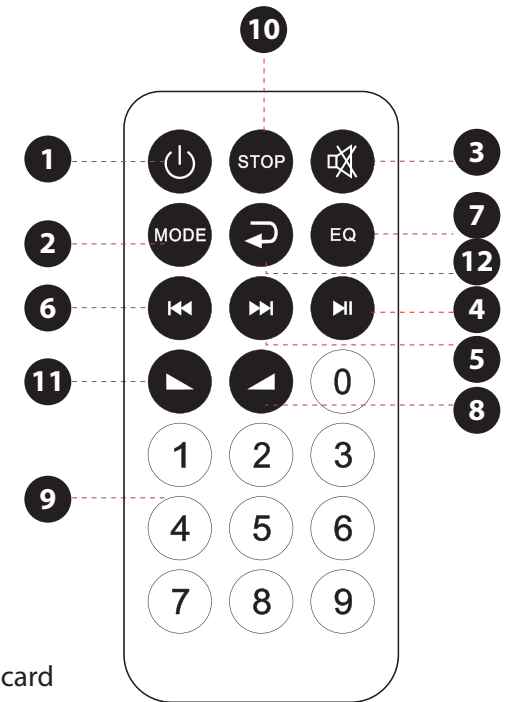

BUILT-IN BT FUNCTION

Press "**STANDBY/INPUT**" button to choose the input signal source as BT channel when starting the machine. Please ensure the BT devices you want to connect is open. Then scan and connect the speaker with the device. When the connection is successful, "tick" tone will prompt. If the speaker can't be connected, please restart the speaker or the device and try again. After the mobile phone and the BT are successfully connected, you can play music. To ensure continuous stability of the music signal, try to keep the BT and the mobile phone facing one another.

This unit supports iPad, iPhone, Samsung, HTC, MOTOROLA, Nokia and other BT mobile devices wirelessly transmitting audio. It supports stereo playing of A2DP. The BT of the unit can be used up to 10 meters if there are no barriers.

BACK PANEL FUNCTIONS

1. USB Control board
2. USB and Micro SD Memory Card Slot
3. Master volume control knob
4. 3.5MM AUX input jack
5. Bass volume control knob
6. Treble volume control knob
7. Echo volume control knob
8. Microphone volume control knob
9. Charge LED indicator, red color is on charge mode, blue color is full charge mode
10. DC 9V input jack
11. 6.5MM microphone input jack
12. Extra DC 12V input
13. Power switch
14. LED light switch
15. FM antenna

REMOTE CONTROL FUNCTIONS

1. Standby button
2. Choose input AUX/FM/BT/USB signal
3. Mute button
4. Play/Stop button on MP3 mode, scan function on FM mode.
5. Next song on USB/Micro SD card, next channel on FM mode.
6. Previous song on USB/Micro SD card, last channel on FM mode
7. EQ effect on MP3 mode
8. Increase speaker volume
9. Choose song number directly on MP3 mode
10. Stop button
11. Decrease music volume
12. Repeat song on USB/Micro SD memory card