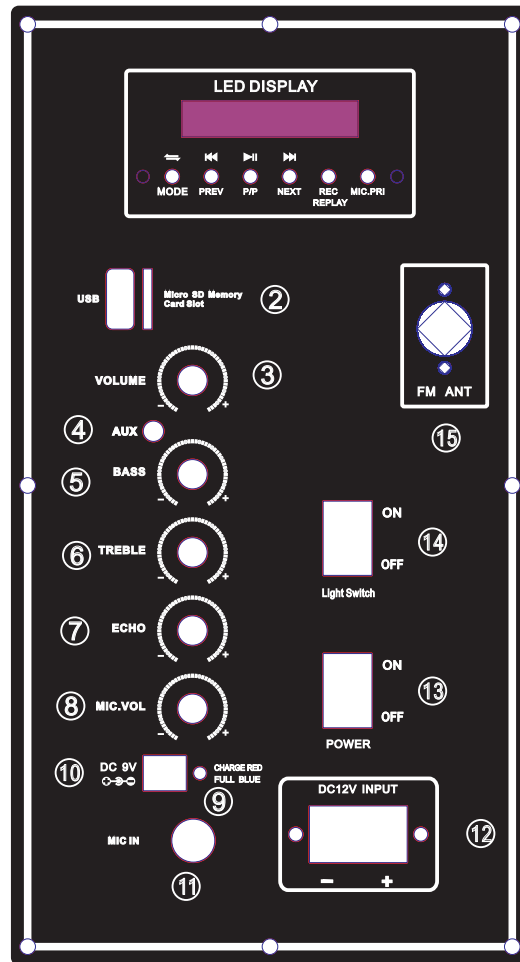

BACK PANEL FUNCTIONS

1. USB Control board
2. USB and Micro SD Memory Card Slot
3. Master volume control knob
4. 3.5MM AUX input jack
5. Bass volume control knob
6. Treble volume control knob
7. Echo volume control knob
8. Microphone volume control knob
9. Charge LED indicator, red color is on charge mode, blue color is full charge mode
10. DC 9V input jack
11. 6.5MM microphone input jack
12. Extra DC 12V input
13. Power switch
14. LED light switch
15. FM antenna