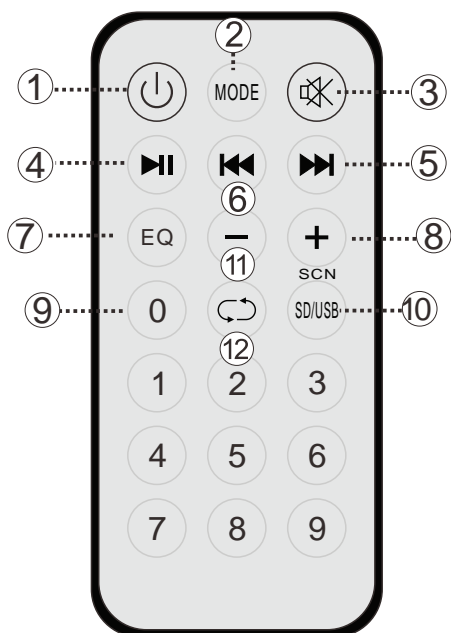

Illegal operation may cause personal injury, which could be fatal and may cause damage to property.

REMOTE CONTROL Functions

- 1. STANDBY BUTTON
- 2. CHOOSE INPUT SIGNAL
- 3. MUTE BUTTON
- 4. PLAY/STOP BUTTON
- 5. NEXT SONG OF USB/SD
- 6. PREVIOUS SONG OF USB/SD
- 7. EQ SOLUTION
- 8. INCREASE SPEAKER VOLUME
- 9. CHOOSE SONG NUMBER DIRECTLY
- 10. CHOOSE USB/SD SIGNAL DIRECTLY
- 11. DECREASE MUSIC VOLUME
- 12. REPEAT SONG

Control Board Functions

- 1. 6.5 MM microphone input
- 2. 3.5MM audio input
- 3. USB input jack for play Mp3 music
- 4. Micro SD for play Mp3 music
- 5. Echo volume for microphone
- 6. Microphone volume knob
- 7. Music bass volume knob
- 8. Music treble volume knob
- 9. Music volume and power ON/OFF
- 10. LED indicator for charge and full charge
- 11. DC15V/2A adapter input jack
- 12. Mp3 control board