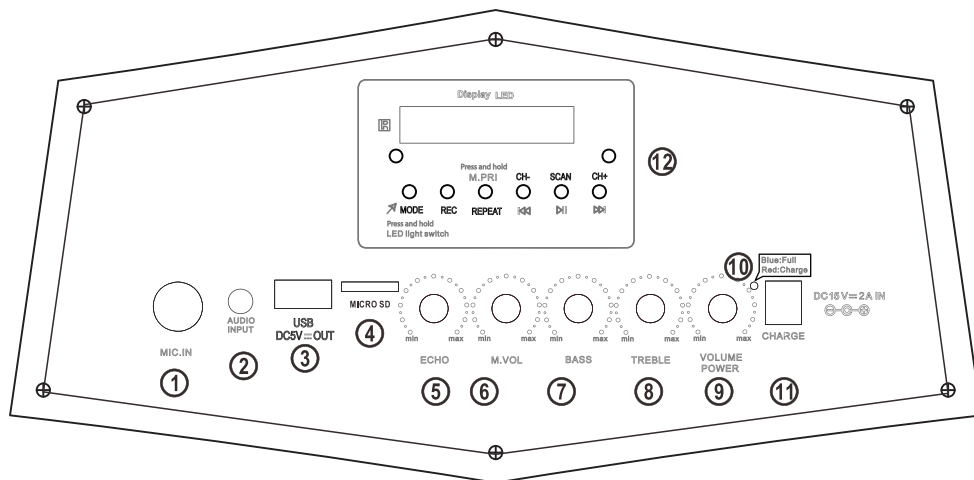

Illegal operation may cause personal injury, which could be fatal and may cause damage to property.

REMOTE CONTROL Functions

- 1. STANDBY BUTTON
- 2. CHOOSE INPUT SIGNAL
- 3. MUTE BUTTON
- 4. PLAY/STOP BUTTON
- 5. NEXT SONG OF USB/SD
- 6. PREVIOUS SONG OF USB/SD
- 7. EQ SOLUTION
- 8. INCREASE SPEAKER VOLUME
- 9. CHOOSE SONG NUMBER DIRECTLY
- 10. CHOOSE USB/SD SIGNAL DIRECTLY
- 11. DECREASE MUSIC VOLUME
- 12. REPEAT SONG

Control Board Functions

- 1. 6.5 MM microphone input
- 2. 3.5MM audio input
- 3. USB input jack for play Mp3 music
- 4. Micro SD for play Mp3 music
- 5. Echo volume for microphone
- 6. Microphone volume knob
- 7. Music bass volume knob
- 8. Music treble volume knob
- 9. Music volume and power ON/OFF
- 10. LED indicator for charge and full charge
- 11. DC15V/2A adapter input jack
- 12. Mp3 control board