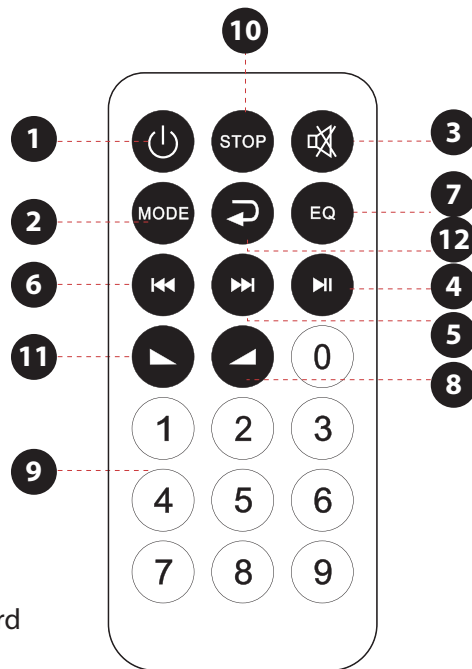

## CONTROL BOARD FUNCTIONS

1. USB Control board
2. USB and MICRO SD Memory Card input jack
3. Master volume control knob
4. 3.5MM AUX input jack
5. Power switch for LED light
6. Power ON/OFF switch
7. Echo volume control knob
8. Microphone volume control knob
9. Charge LED indicator, red color for charging mode and blue color for fully charged.
10. DC 9V input jack
11. 6.5MM microphone input jack

## REMOTE CONTROL FUNCTIONS

1. Standby button
2. Choose input AUX/FM/BT/USB signal
3. Mute button
4. Play/Stop button on MP3 mode, scan function on FM mode.
5. Next song on USB/Micro SD card, next channel on FM mode.
6. Previous song on USB/Micro SD card, last channel on FM mode
7. EQ effect on MP3 mode
8. Increase speaker volume
9. Choose song number directly on MP3 mode
10. Stop button
11. Decrease music volume
12. Repeat song on USB/Micro SD memory card