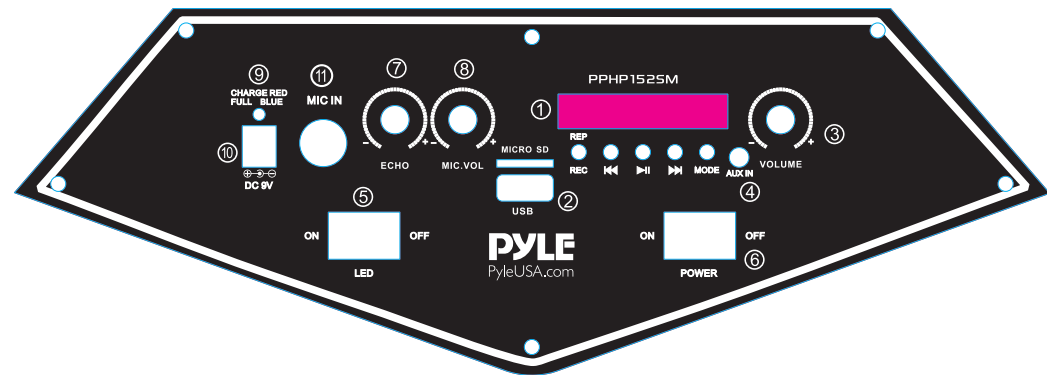

## CONTROL BOARD FUNCTIONS

1. USB Control board
2. USB and MICRO SD Memory Card input jack
3. Master volume control knob
4. 3.5MM AUX input jack
5. Power switch for LED light
6. Power ON/OFF switch
7. Echo volume control knob
8. Microphone volume control knob
9. Charge LED indicator, red color for charging mode and blue color for fully charged.
10. DC 9V input jack
11. 6.5MM microphone input jack