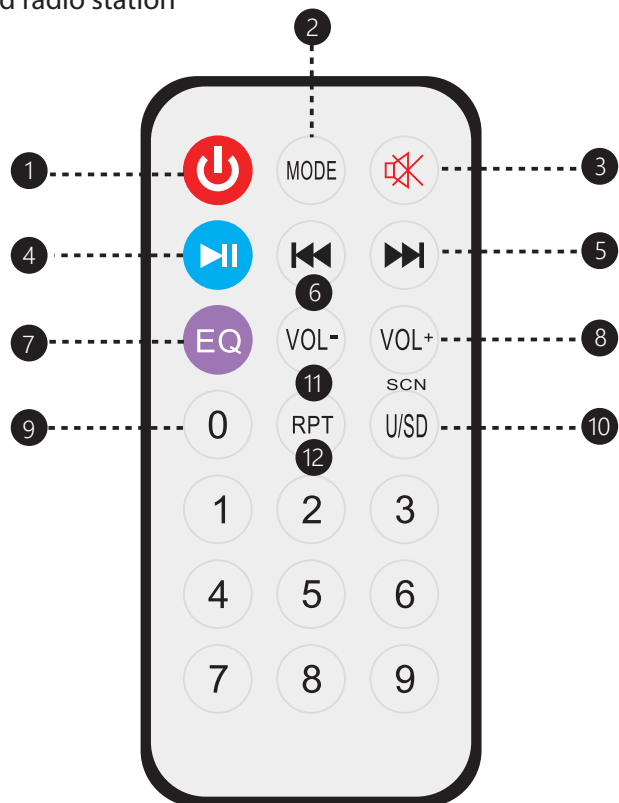

## FRONT PANEL FUNCTIONS

1. Master volume control

2. Charge LED indicator

3. DC 5V input jack

4. Short press to choose input signal, press and hold to turn ON/OFF light

5. Next/select saved radio station.

6. Play/Pause/TWS function/In FM mode, press and hold to search radio station automatically and save.

7. Previous/select saved radio station

8. AUX input jack

9. USB input jack

10. Microphone input jack

11. Display screen

## REMOTE CONTROL FUNCTIONS

- Power:** Used to turn on and off the MP3 player power
- MODE:** Used to switch the AUX/USB/Wireless BT/Radio
- Mute button
- Play/Pause/Press and hold for TWS/  
In FM mode, press and hold to search radio station automatically and save
- Next song/In FM mode, short press to select saved radio station
- Previous song /In FM mode, short press to select saved radio station
- EQ solution
- Increase volume
- Choose song number directly/  
In FM mode, choose FM Frequency directly
- Choose USB or SD signal directly  
(Only suitable for models with USB & SD both)
- Decrease volume
- Repeat song