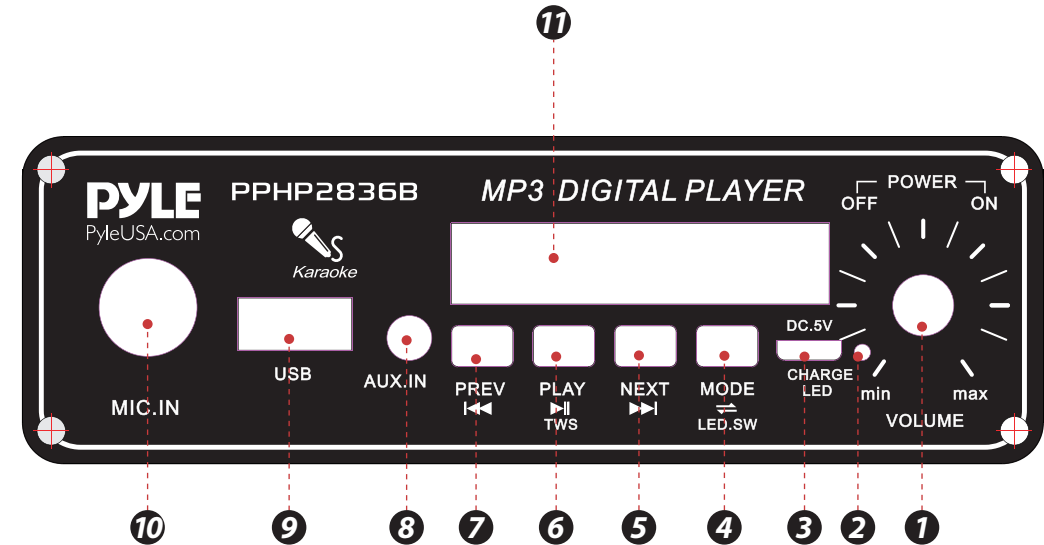

## FRONT PANEL FUNCTIONS

1. Master volume control

2. Charge LED indicator

3. DC 5V input jack

4. Short press to choose input signal, press and hold to turn ON/OFF light

5. Next/select saved radio station.

6. Play/Pause/TWS function/In FM mode, press and hold to search radio station automatically and save.

### **Technical Specs:**

- Material: Polypropylene (PP)
- Max Power Output: 600 Watt Max
- Sound System: 8" -inch Subwoofer x 2 + 1" Tweeter
- Impedance: 3.0 Ohm
- Frequency Response: 50Hz-12KHz
- USB Interface Type: 2.0
- Digital Audio File Support: MP3
- Maximum USB Flash Support: 32GB
- Remote Control Battery Operated, 1 Piece Button Cell Battery CR-2025 (Included)
- Battery Life: Up to 3 Hours (Charge Time: Approx. 4.5 Hours)
- Rechargeable Battery: Battery: 3.7V, 2400mAh – 8.88 Wh
- Power Supply: 120/240V, Switchable (5V/2A Power Adapter)
- Dimensions (L x W x H): 9.6" x 8.5" x 23.0" -inches