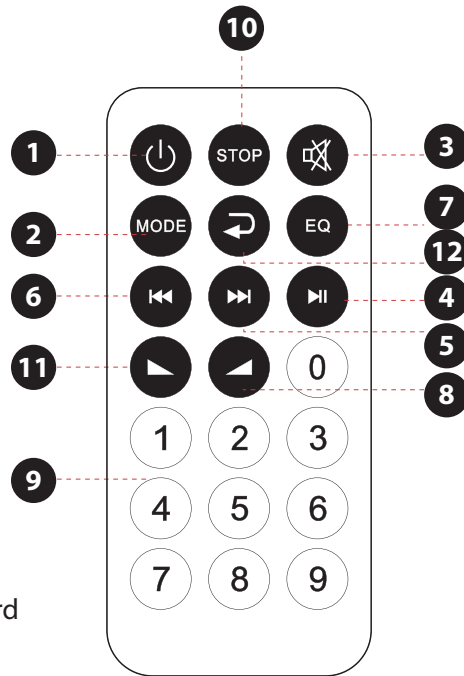

Illegal operation may cause personal injury, which could be fatal and may cause damage to property.

CONTROL BOARD FUNCTIONS

1. DC 9V/1.5A input
2. Charge LED indicator
3. Power button
4. LED button
5. USB and MICRO SD jack could support Mp3
6. 3.5MM audio input jack
7. 6.5MM microphone input jack
8. 6.5MM guitar input jack
9. Music volume knob
10. Play/Pause on USB/MICRO SD mode, scan channel on FM mode
11. Last music on USB/MICRO SD mode, last channel on FM mode
12. Short press for choosing different input signal, press and hold for voice cancelling function on USB/MICRO SD/BT MODE
13. Record function on USB/MICRO SD mode
14. Next music on USB/MICRO SD mode, next channel on FM mode
15. Short press for repeat song function, long press for microphone priority ON/OFF
16. Microphone volume control knob
17. Music treble control knob
18. Music bass control knob
19. Microphone echo control knob
20. Guitar volume control knob

REMOTE CONTROL FUNCTIONS

1. Standby button
2. Choose input AUX/FM/BT/USB signal
3. Mute button
4. Play/Stop button on MP3 mode, scan function on FM mode.
5. Next song on USB/Micro SD card, next channel on FM mode.
6. Previous song on USB/Micro SD card, last channel on FM mode
7. EQ effect on MP3 mode
8. Increase speaker volume
9. Choose song number directly on MP3 mode
10. Stop button
11. Decrease music volume
12. Repeat song on USB/Micro SD memory card