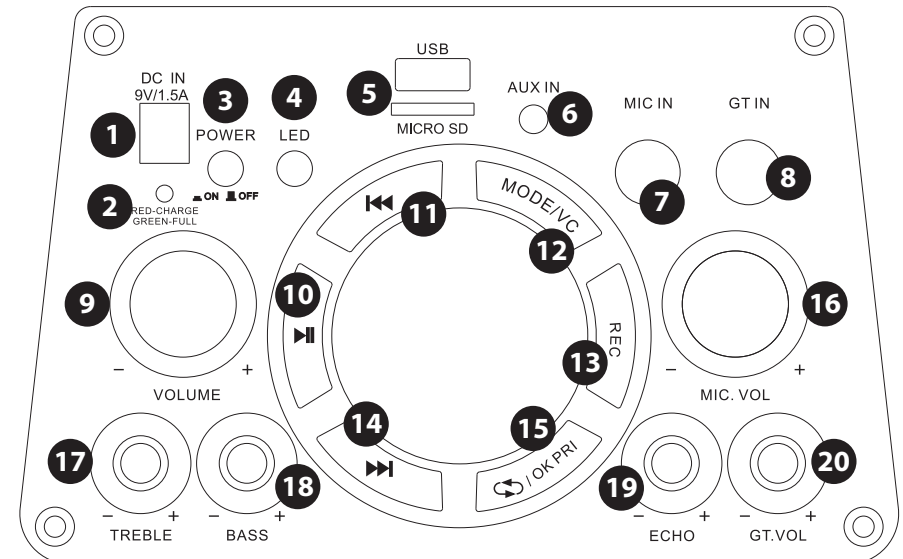

Illegal operation may cause personal injury, which could be fatal and may cause damage to property.

CONTROL BOARD FUNCTIONS

1. DC 9V/1.5A input
2. Charge LED indicator
3. Power button
4. LED button
5. USB and MICRO SD jack could support Mp3
6. 3.5MM audio input jack
7. 6.5MM microphone input jack
8. 6.5MM guitar input jack
9. Music volume knob
10. Play/Pause on USB/MICRO SD mode, scan channel on FM mode
11. Last music on USB/MICRO SD mode, last channel on FM mode
12. Short press for choosing different input signal, press and hold for voice cancelling function on USB/MICRO SD/BT MODE
13. Record function on USB/MICRO SD mode
14. Next music on USB/MICRO SD mode, next channel on FM mode
15. Short press for repeat song function, long press for microphone priority ON/OFF
16. Microphone volume control knob
17. Music treble control knob
18. Music bass control knob
19. Microphone echo control knob
20. Guitar volume control knob

REMOTE CONTROL FUNCTIONS

1. Standby button
2. Choose input AUX/FM/BT/USB signal
3. Mute button
4. Play/Stop button on MP3 mode, scan function on FM mode.
5. Next song on USB/Micro SD card, next channel on FM mode.
6. Previous song on USB/Micro SD card, last channel on FM mode
7. EQ effect on MP3 mode
8. Increase speaker volume
9. Choose song number directly on MP3 mode
10. Stop button
11. Decrease music volume
12. Repeat song on USB/Micro SD memory card