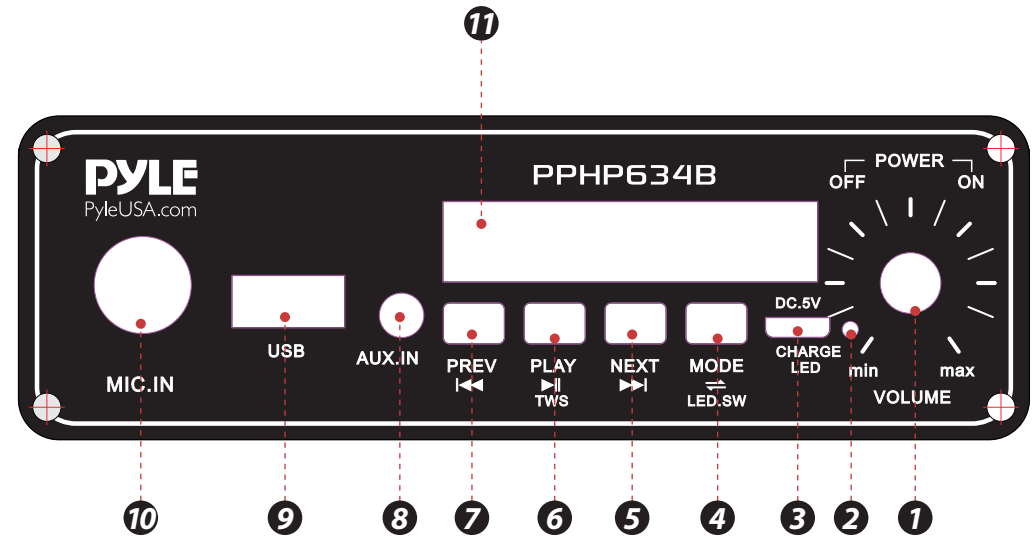

## CONTROL BOARD FUNCTIONS

1. Master volume control
2. Charge LED indicator
3. DC 5V input jack
4. Short press to choose input signal, press and hold to turn ON/OFF light
5. Next
6. Play/Pause/TWS function
7. Previous
8. AUX input jack
9. USB input jack
10. Microphone input jack
11. Display screen

### **Technical Specs:**

- Material: Polypropylene (PP)
- Max Power Output: 240 Watt Max
- Sound System: 6.5" -inch Subwoofer + 1" Tweeter
- Impedance: 2.6 Ohm
- Frequency Response: 50Hz-12KHz
- USB Interface Type: 2.0
- Digital Audio File Support: MP3
- Maximum USB Flash Support: 32GB
- Remote Control Battery Operated, 1 Piece Button Cell Battery CR-2025 (Included)
- Battery Life: Up to 2 Hours (Charge Time: Approx. 4Hours)
- Rechargeable Battery: 3.7V, 1800mAh – 6.66 Wh
- Power Supply: 120/240V, Switchable (5V/2A Power Adapter)
- Dimensions (L x W x H): 8.3" x 7.5" x 13.0" -inches