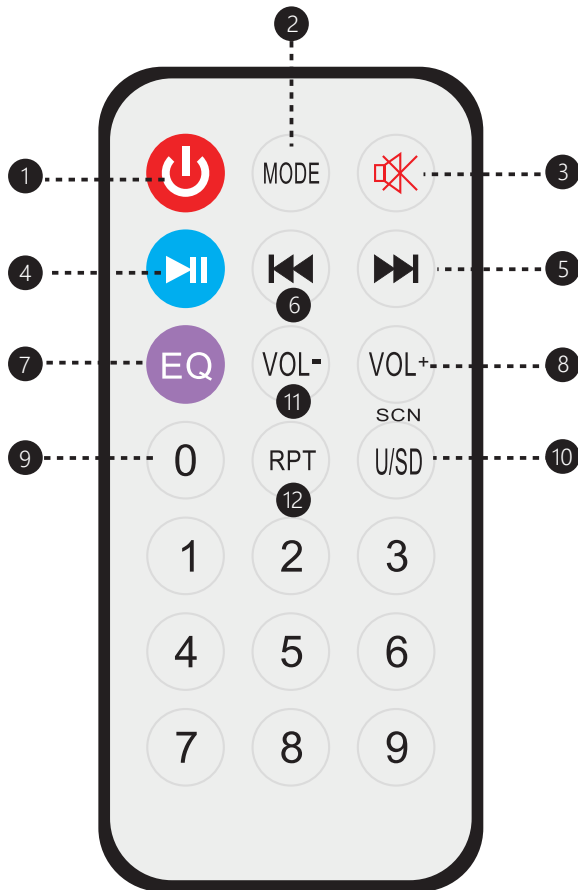

## CONTROL BOARD FUNCTIONS

1. Master volume control
2. Charge LED indicator
3. DC 5V input jack
4. Short press to choose input signal, press and hold to turn ON/OFF light
5. Next
6. Play/Pause/TWS function
7. Previous
8. AUX input jack
9. USB input jack
10. Microphone input jack
11. Display screen

## REMOTE CONTROL FUNCTIONS

1. **Power:** Used to turn on and off the MP3 player power
2. **MODE:** Used to switch the AUX/USB/Wireless BT/Radio
3. Mute button
4. Play/Stop button
5. Next song on USB
6. Previous song on USB
7. EQ solution
8. Increase volume
9. Choose song number directly
10. Choose USB signal directly
11. Decrease volume
12. Repeat song