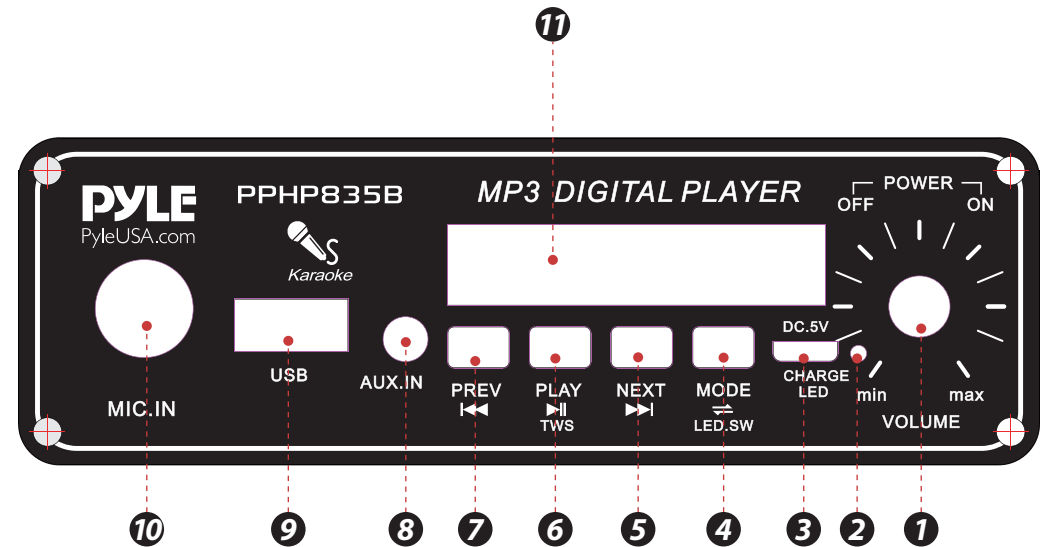

## FRONT PANEL FUNCTIONS

1. Master volume control
2. Charge LED indicator
3. DC 5V input jack
4. Short press to choose input signal, press and hold to turn ON/OFF light
5. Next/select saved radio station.
6. Play/Pause/TWS function/In FM mode, press and hold to search radio station automatically and save.
7. Previous/select saved radio station
8. AUX input jack
9. USB input jack
10. Microphone input jack
11. Display screen

### **Technical Specs:**

- Material: Polypropylene (PP)
- Max Power Output: 300 Watt Max
- Sound System: 8" -inch Subwoofer +1" Tweeter
- Impedance: 3.0 Ohm
- Frequency Response: 50Hz-12KHz
- USB Interface Type: 2.0
- Digital Audio File Support: MP3
- Maximum USB Flash Support: 32GB
- Remote Control Battery Operated, 1 Piece Button Cell Battery CR-2025 (Included)
- Battery Life: Up to 2 Hours (Charge Time: Approx. 4 Hours)
- Rechargeable Battery: 3.7V, 1800mAh – 6.66 Wh
- Power Supply: 120/240V, Switchable (5V/2A Power Adapter)
- Dimensions (L x W x H): 8.9" x 7.4" x 13.2" -inches