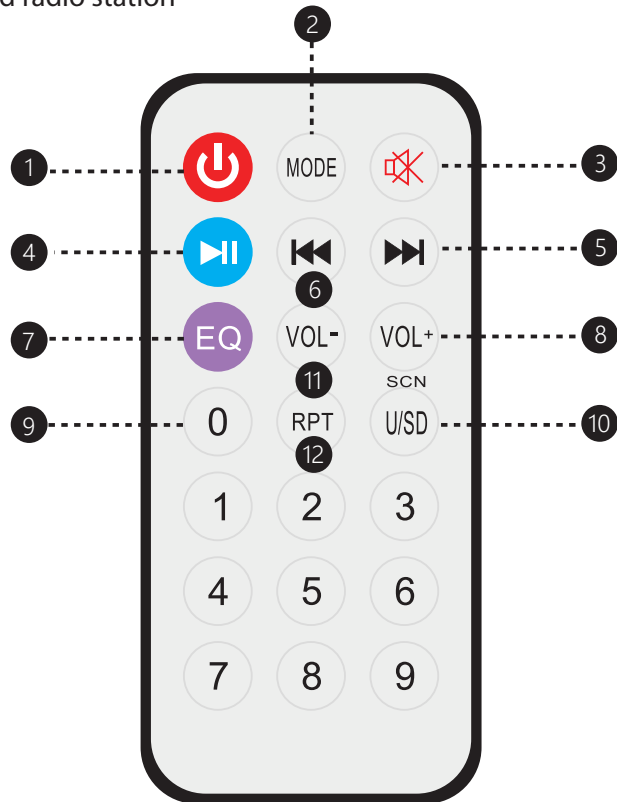

REMOTE CONTROL FUNCTIONS

1. **Power:** Used to turn on and off the MP3 player power
2. **MODE:** Used to switch the AUX/USB/Wireless BT/Radio
3. Mute button
4. Play/Pause/Press and hold for TWS/
   In FM mode, press and hold to search radio station automatically and save
5. Next song/In FM mode, short press to select saved radio station
6. Previous song /In FM mode, short press to select saved radio station
7. EQ solution
8. Increase volume
9. Choose song number directly/
   In FM mode, choose FM Frequency directly
10. Choose USB or SD signal directly
    (Only suitable for models with USB & SD both)
11. Decrease volume
12. Repeat song

TWS FUNCTION

For increase sound effect, our unit provides TWS function as follows:

Step-1: Turn ON BT mode on your device and connect the machine.

Step-2: Press and hold each control board "TWS" button more than 3's, and you will see "ON" on display, unit will start to connect the other unit automatically, now you can enjoy stereo sound, and adjusting one unit volume will affect the other unit.

Remark:

1. After connection, press and hold again one of control board "TWS" button more than 3's, you will see "OFF" on display, unit's TWS disconnection.

TROUBLESHOOTING

Fault	Possible Cause	Solution
No sound	1. No input sound source. 2. Volume is too low.	1. Use a better music signal. 2. Adjust volume.
Distortion of sound	1. Volume too high. 2. Speaker may be damaged	1. Turn down the volume. 2. If speaker is damaged, repair or replace it.
Karaoke does not work	1. Microphone plug is not fully inserted. 2. Microphone switch is not on. 3. Microphone volume knob is at the lowest position.	1. Plug microphone properly into the socket. 2. Turn on microphone switch. 3. Adjust microphone volume properly.
MP3 does not play	1. The audio format in the U disc is incorrect. 2. Improper operation has caused a process disorder. 3. USB disc is disconnected.	1. Convert audio format into Mp3 format. 2. Reboot the machine. 3. Insert USB disc properly.