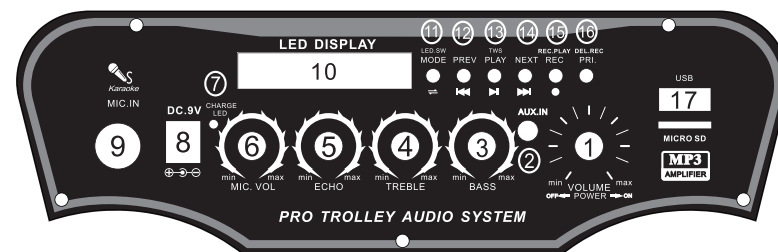

CONTROL BOARD FUNCTIONS

PPHP86TBA

PPHP87BTA

1. Master volume control/Power switch
2. 3.5MM AUX input jack
3. Bass volume control knob
4. Treble volume control knob
5. Echo control knob
6. Microphone volume control knob
7. Charge LED indicator, red color is on charge mode, light off is full charge mode
8. DC 9V input jack
9. 6.5MM microphone input jack
10. Display screen
11. Short press to choose mode/Press and hold to turn ON/OFF light
12. Previous
13. Play/Pause/press and hold for TWS function
14. Next
15. Short press to start recording, and press again to save and play recording.
Press and hold to play recorded files, press and hold again to quit recording.
16. **Microphone priority button:** When play recording, press and hold to delete current recording
17. USB and Micro SD Memory Card Slot

REMOTE CONTROL FUNCTIONS

- Power:** Used to turn on/off the MP3 player power.
- MODE:** Used to switch the AUX/USB/BT/ Radio
- Mute button
- In FM mode, press to search radio station automatically and save.
- Next song in USB/In FM mode, short press to select saved radio station.
- Previous song in USB//In FM mode, short press to select last frequency, press and hold to fast backtrack frequency.
- EQ solution
- Repeat song
- Increase volume
- Decrease volume
- Play/Pause/In FM Mode, press to select saved radio station.
- Choose song number directly/In FM mode, choose FM frequency directly.

TWS FUNCTION

For increase sound effect, our unit provides TWS function as follows:

Step-1: Turn ON BT mode on your device and connect the machine.

Step-2: Press and hold each control board "TWS" button more than 3's, and you will see "ON" on display, unit will start to connect the other unit automatically, now you can enjoy stereo sound, and adjusting one unit volume will affect the other unit.