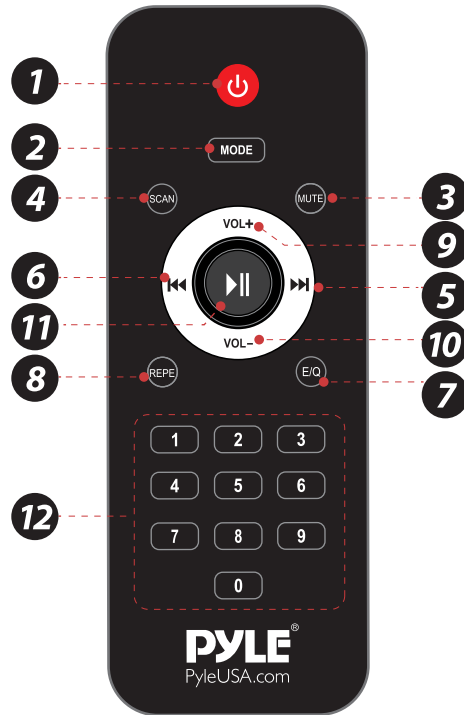

CONTROL BOARD FUNCTIONS

PPHP86TBA

PPHP87BTA

1. Master volume control/Power switch
2. 3.5MM AUX input jack
3. Bass volume control knob
4. Treble volume control knob
5. Echo control knob
6. Microphone volume control knob
7. Charge LED indicator, red color is on charge mode, light off is full charge mode
8. DC 9V input jack
9. 6.5MM microphone input jack
10. Display screen
11. Short press to choose mode/Press and hold to turn ON/OFF light
12. Previous
13. Play/Pause/press and hold for TWS function
14. Next
15. Short press to start recording, and press again to save and play recording.
Press and hold to play recorded files, press and hold again to quit recording.
16. **Microphone priority button:** When play recording, press and hold to delete current recording
17. USB and Micro SD Memory Card Slot

REMOTE CONTROL FUNCTIONS

- Power:** Used to turn on/off the MP3 player power.
- MODE:** Used to switch the AUX/USB/BT/ Radio
- Mute button
- In FM mode, press to search radio station automatically and save.
- Next song in USB/In FM mode, short press to select saved radio station.
- Previous song in USB//In FM mode, short press to select last frequency, press and hold to fast backtrack frequency.
- EQ solution
- Repeat song
- Increase volume
- Decrease volume
- Play/Pause/In FM Mode, press to select saved radio station.
- Choose song number directly/In FM mode, choose FM frequency directly.