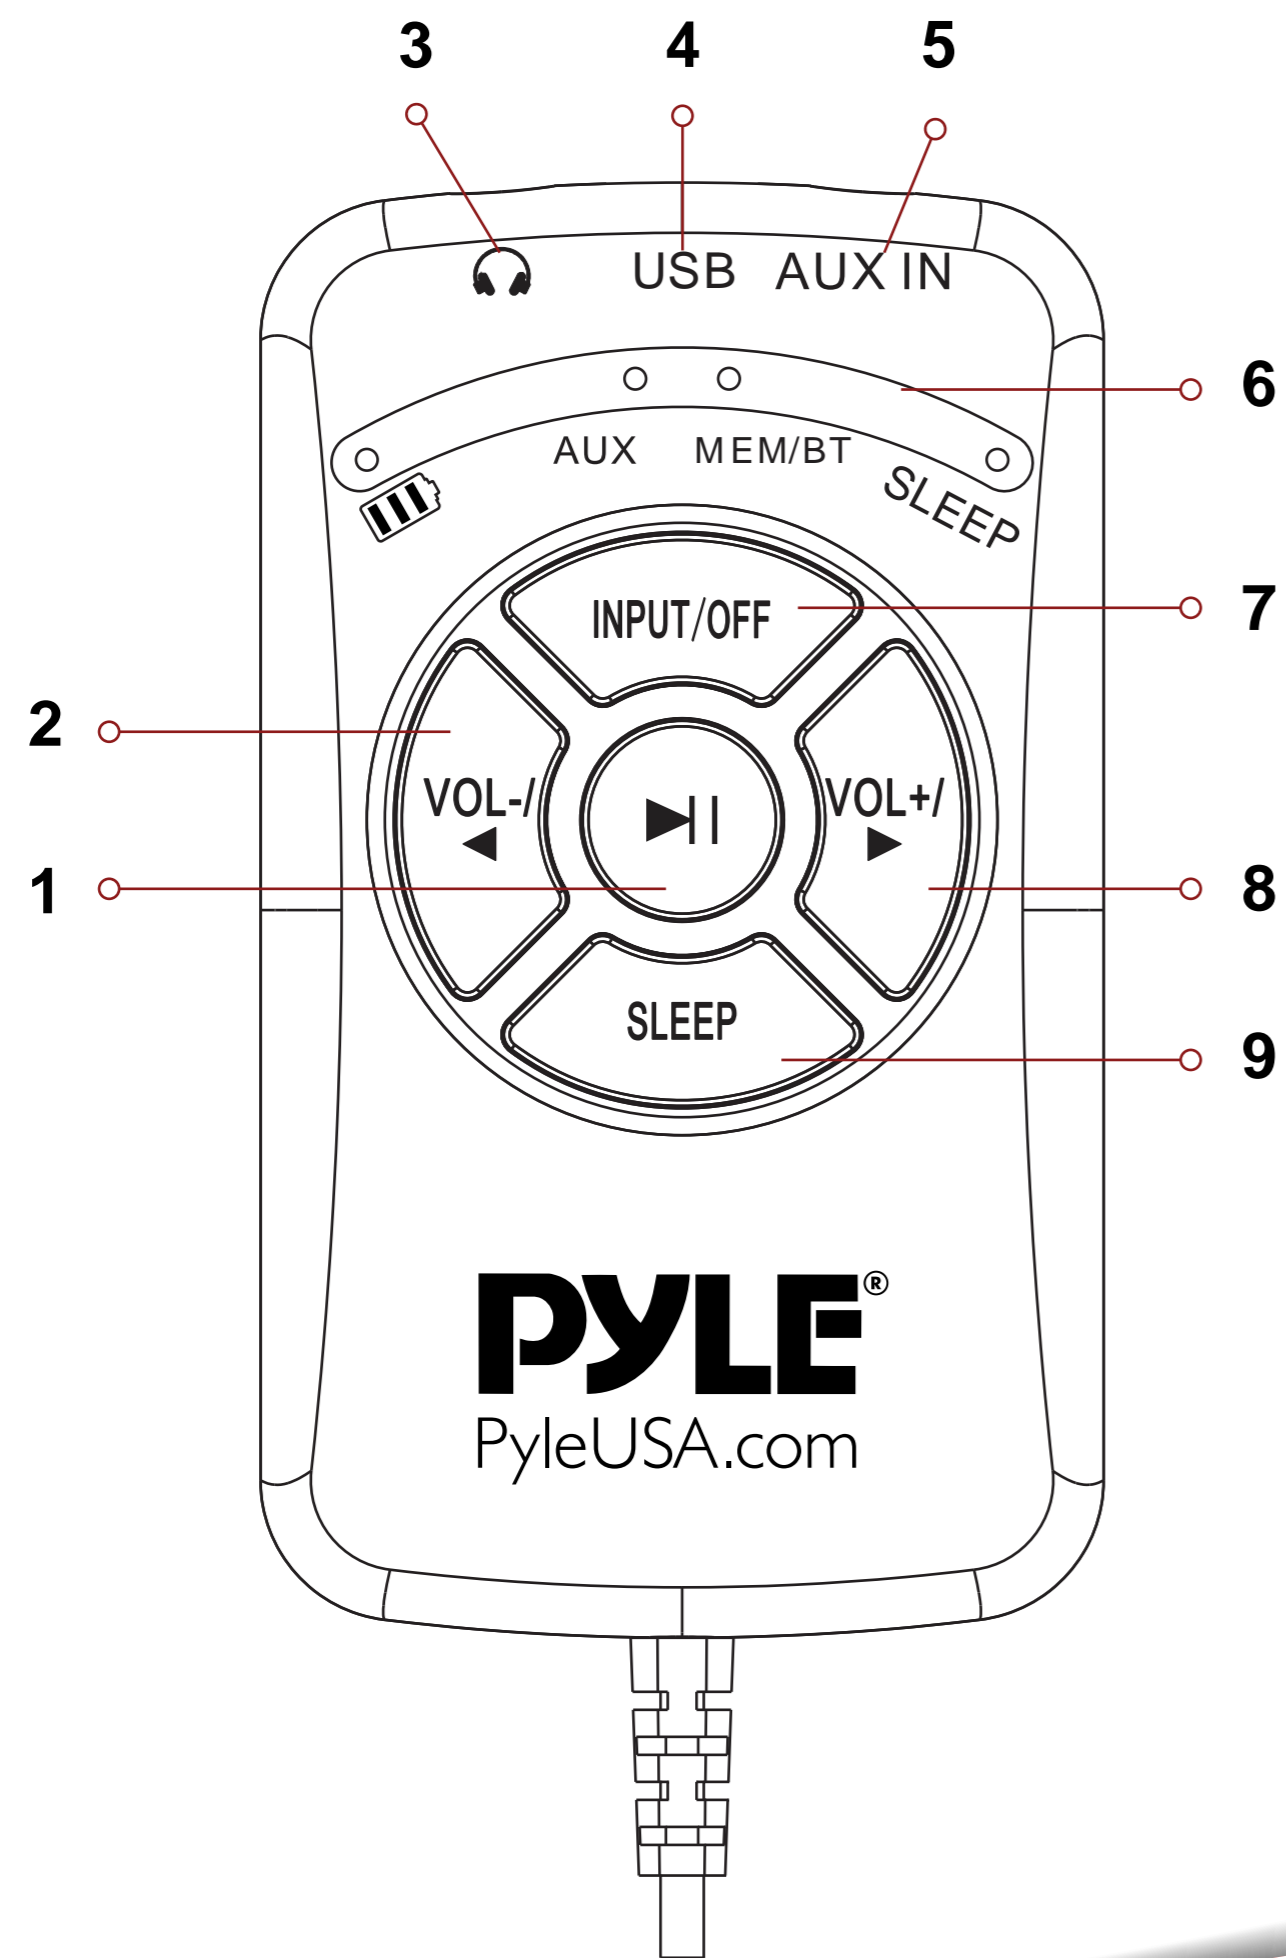

# PPSP18 - PITS18 User Manual

1. Power ON/OFF button

Long press for 3 sec to power on/off the machine

Play and Pause

2. Short press once to select previous song

Long press without release is to decrease the volume

3. Earphone out interface

4. USB interface

To charge the machine, or transfer data from computer

5. Audio input interface, get music from other devices

6. Working status inductor

7. Function shift between BT/Aux/Memory playing

8. Volume increase or next song

Short press for next song, long press to increase volume

9. Sleep button: press it and volume will decrease gradually and become no sound within 1 hour

When in Bluetooth MODE, The Bluetooth name is "PYLE"