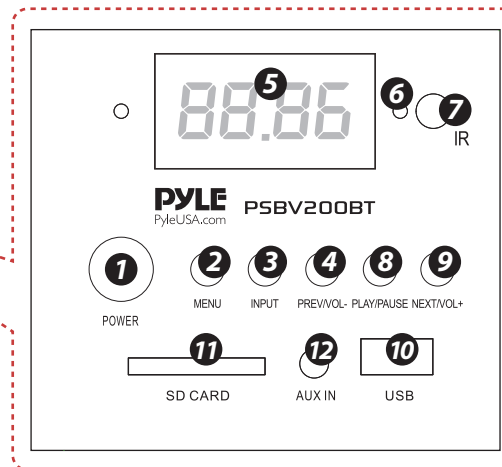

Control Board Functions

- 1. Power switch
- 2. Menu
Press and hold this button for 3 seconds to reset all volume.
Short press for as followings function:
EQ 1 3 Kinds of EQ music effect choosing
t 00 t (-6---+6) Music "treble" volume adjustment
b 00 b (-6---+6) Music "bass" volume adjustment
S r 50 3D sound effect turn ON/OFF, 0 mean OFF, 1 mean ON
u 30 b (-0---+30) Music volume adjustment

What's in the Box:

- SoundBar Speaker
- Audio Connection Cable, 3.5mm
- Remote Control
- Adapter

Technical Specs:

- Power Output: 300 Watt MAX
- Sound: (1) 5.25" Mid-Woofer, (2) 3" Full Range, (2) 1" Tweeters
- Impedance: Speakers 6 Ohm, Woofer 6.8 Ohm
- Channel Separation Rate (1kHz): > 40dB
- Frequency Response: 20Hz-20KHz
- Input Sensitivity: 500mV
- S/N Ratio: >70dB
- USB Connector: Type 2.0
- Digital Audio File Compatibility: MP3, WMA,
- Remote Control Battery Operated, (2) x 'AAA', Not Included
- Power Supply: DC 18V/2A
- Product Dimensions (L x W x H) 23.8" x 10.2" x 4.9" -inches