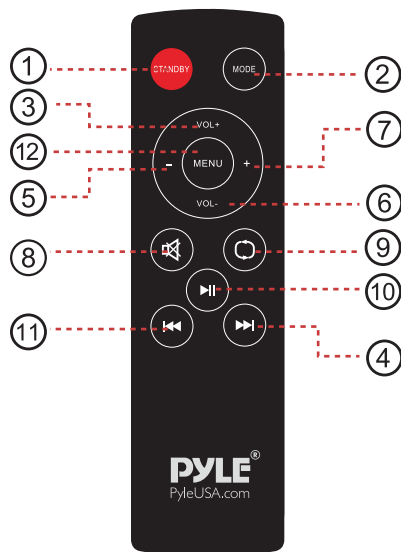

Illegal operation may cause personal injury, which could be fatal and may cause damage to property.

REMOTE CONTROL Functions

- 1. UNIT STANDBY MODE
- 2. CHOOSE SIGNAL INPUT
- 3. INCREASE MUSIC VOLUME
- 4. NEXT SONG/CHANNEL
- 5. DECREASE MENU VOLUME
- 6. DECREASE MUSIC VOLUME
- 7. INCREASE MENU VOLUME
- 8. MUTE
- 9. REPEAT
- 10. PLAY/PAUSE KEY
- 11. PREVIOUS SONG/CHANNEL
- 12. MENU

Control Board Functions

- 1. Power switch
- 2. Menu
Press and hold this button for 3 seconds to reset all volume.
Short press for as followings function:
EQ 1 3 Kinds of EQ music effect choosing
t 00 t (-6---+6) Music "treble" volume adjustment
b 00 b (-6---+6) Music "bass" volume adjustment
S r 50 3D sound effect turn ON/OFF, 0 mean OFF, 1 mean ON
u 30 b (-0---+30) Music volume adjustment

- 3. Input
L IN 1 Match front panel number 7 3.5MM AUX
L IN 2 Match back panel number 14 3.5MM AUX
RUX 1 Match back panel number 15 RCA
RUX 2 Match back panel number 16 RCA

- If there's no voice after connecting aux cable, please check input match**
- 4. Pre/VOL-
- 5. LCD display
- 6. Power indicator
- 7. Remote sensor
- 8. PLAY/PAUSE
- 9. Next/VOL+
- 11. SD slot
- 12. 3.5MM AUX IN

What's in the Box:

- SoundBar Speaker
- Audio Connection Cable, 3.5mm
- Remote Control
- Adapter

Technical Specs:

- Power Output: 300 Watt MAX
- Sound: (1) 5.25" Mid-Woofer, (2) 3" Full Range, (2) 1" Tweeters
- Impedance: Speakers 6 Ohm, Woofer 6.8 Ohm
- Channel Separation Rate (1kHz): > 40dB
- Frequency Response: 20Hz-20KHz
- Input Sensitivity: 500mV
- S/N Ratio: >70dB
- USB Connector: Type 2.0
- Digital Audio File Compatibility: MP3, WMA,
- Remote Control Battery Operated, (2) x 'AAA', Not Included
- Power Supply: DC 18V/2A
- Product Dimensions (L x W x H) 23.8" x 10.2" x 4.9" -inches