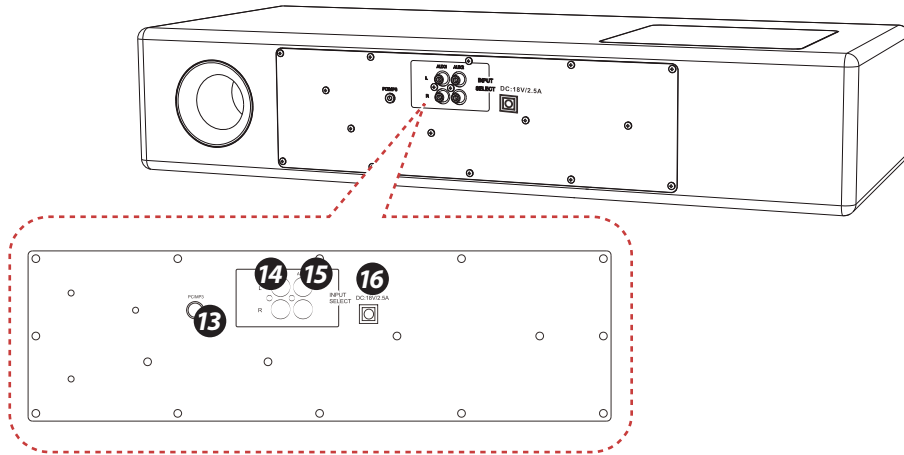

Back Panel Functions

13. PC MP3 input jack   15. AUX 2 L+R input jacks
  14. AUX 1 L+R input jacks   16. DC: 18V/2A

Troubleshooting and Warning

Fault	Possible Cause	Solution
No sound	1. No input sound source 2. Volume is too low	1. Use a better music signal 2. Adjust volume
Distortion of sound	1. Volume too high 2. Speaker may be damaged	1. Turn down the volume 2. If speaker is damaged, Repair or replace it
Karaoke does not work	1. Microphone plug is not fully inserted. 2. Microphone switch is not on 3. Microphone volume knob is at the lowest position	1. Plug microphone properly into the socket 2. Turn on microphone switch 3. Adjust microphone volume properly
MP3 does not play	1. The song format in the U disc is incorrect 2. Improper operation has caused a process disorder 3. USB disc is disconnected	1. Transform song format into Mp3 format 2. Reboot the machine 3. Insert USB disc properly

WARNING:

This products can expose you to a chemical or group of chemicals, which may include "Lead and lead compounds" which is known in the state of California to cause cancer, birth defects, or other reproductive harm. For more info, go to <https://www.p65warnings.ca.gov/>.

Features:

- Wireless BT Streaming
- 3D Surround Sound System: Total Five Speakers
- USB Flash & SD Memory Card Readers
- MP3 Digital Audio File Compatibility
- Aux (3.5mm) Input Connector
- FM Radio
- Ability to Connect External Devices
- (2) Pair RCA (L/R) Audio Input Jacks
- Full Range Stereo Sound Reproduction
- Ported Enclosure for Impressive Bass Response
- Home Theater, TV, Speaker System Compatible
- Front Panel Control Center & LED Display
- Built-in Sound Amplifier
- EQ Audio Configuration
- Sleek Piano-Black Glossy Finish
- Mac & PC Compatible

Wireless BT Streaming Connectivity:

- Built-in BT for Wireless Music Streaming
- Works with All of Your Favorite Devices (iPhone, Android, Smartphone, iPad, Tablet, Computer, etc.)
- Wireless BT Version: 5.2 version
- Wireless BT Range: $\geq 10M$

What's in the Box:

- SoundBar Speaker
- Audio Connection Cable, 3.5mm
- Remote Control
- Adapter

Technical Specs:

- Power Output: 300 Watt MAX
- Sound: (1) 5.25" Mid-Woofer, (2) 3" Full Range, (2) 1" Tweeters
- Impedance: Speakers 6 Ohm, Woofer 6.8 Ohm
- Channel Separation Rate (1kHz): > 40dB
- Frequency Response: 20Hz-20KHz
- Input Sensitivity: 500mV
- S/N Ratio: >70dB
- USB Connector: Type 2.0
- Digital Audio File Compatibility: MP3, WMA,
- Remote Control Battery Operated, (2) x 'AAA', Not Included
- Power Supply: DC 18V/2A
- Product Dimensions (L x W x H) 23.8" x 10.2" x 4.9" -inches