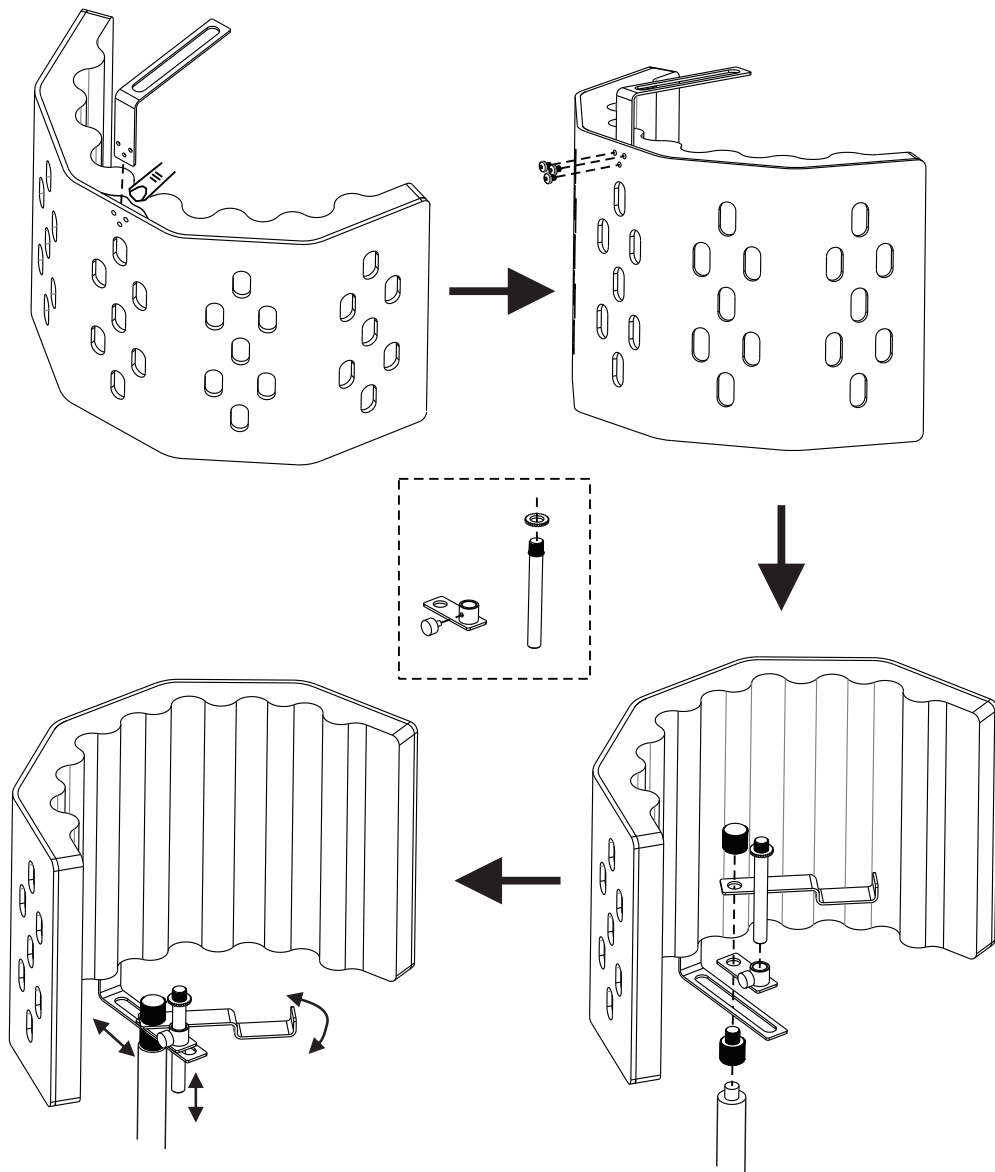

PSMRSWD100

Wood Microphone Isolation Shield

Vocal Booth & Studio Recording Acoustic Panel

PYLE

PyleUSA.com

User Manual

Features:

- Sound Isolation for Microphone Recording
- Enhance Vocals & Singing for Studio Quality
- Ready to Record: Quick & Easy Setup
- Adjustable Microphone Depth
- Protects from Unwanted Outside Audio Interference
- High-Density Deflection, Noise-Absorbing Foam
- Universal Standard 5/8" Microphone Threading
- Perfect for Studio Vocal Booths or Home Podcast Recordings
- Used for Professional & Amateur Applications

What's in the Box:

- Wood Microphone Isolation Booth
- Accessory kit

Technical Specs:

- Acoustic Foam Thickness: 2.0"
- Adjustable Microphone Depth Distance: 1" to 4"
- Microphone Connector Type: Standard, 5/8" Adapter
- Construction Materials: Multi-layer Wood Board, Acoustic Foam, Reinforced Steel
- Dimensions (W x H x D): 22" x 13.2" x 10.4" -inches